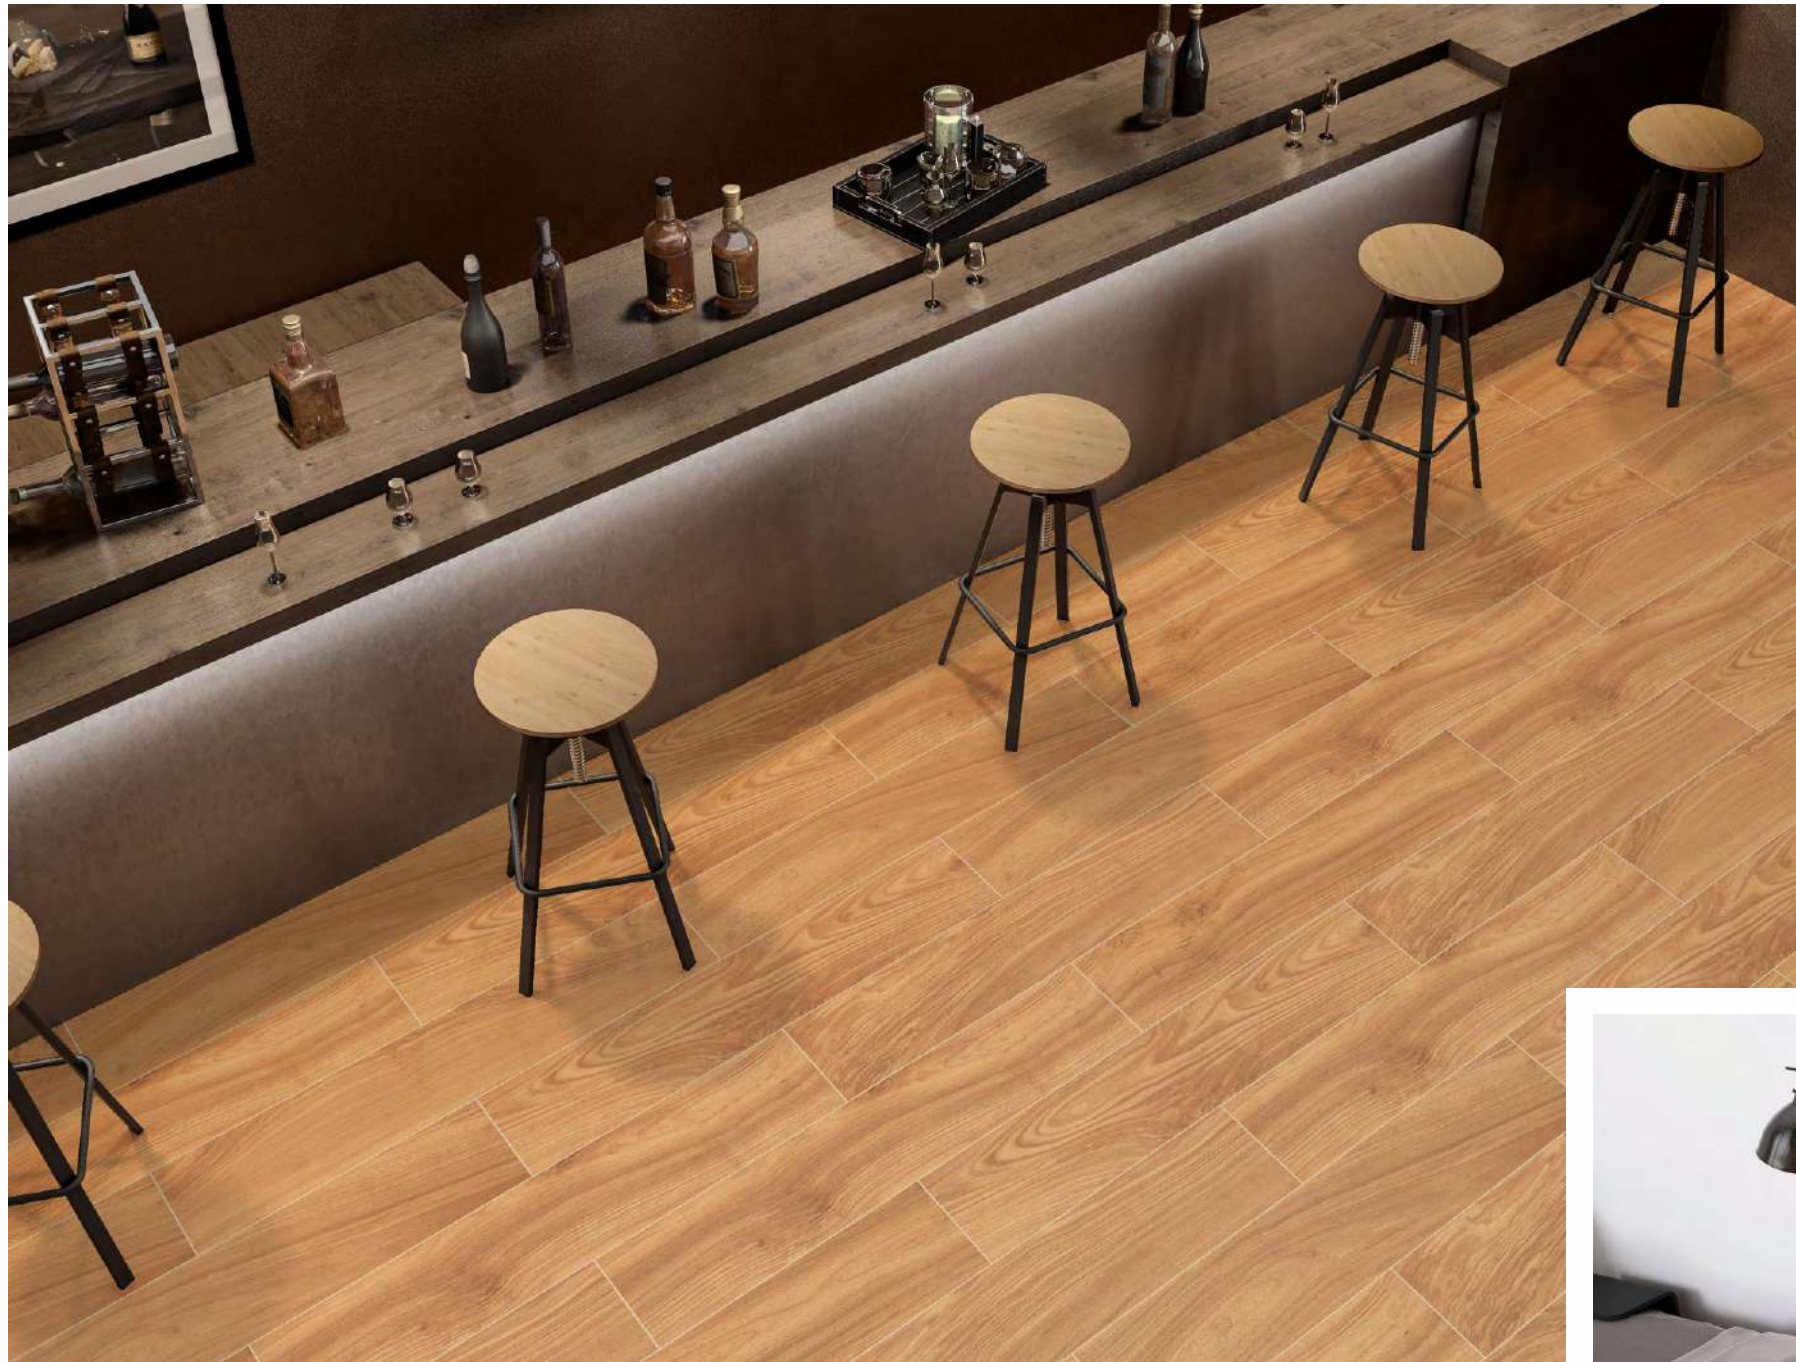

**TIMBER MAHOGANY**

**TIMBER ASH**

**TIMBER WALNUT**

**COLORS**  
**4**

**TIMBER MAHOGANY**

**TIMBER WALLNUT**

**MAD  
ERA**

Experience the calmness and elegance of nature from the comfort of your own home. Discover the strength, textures, and tones that wood has to offer. The collection of 200x1200mm tiles is everything different you were looking for.