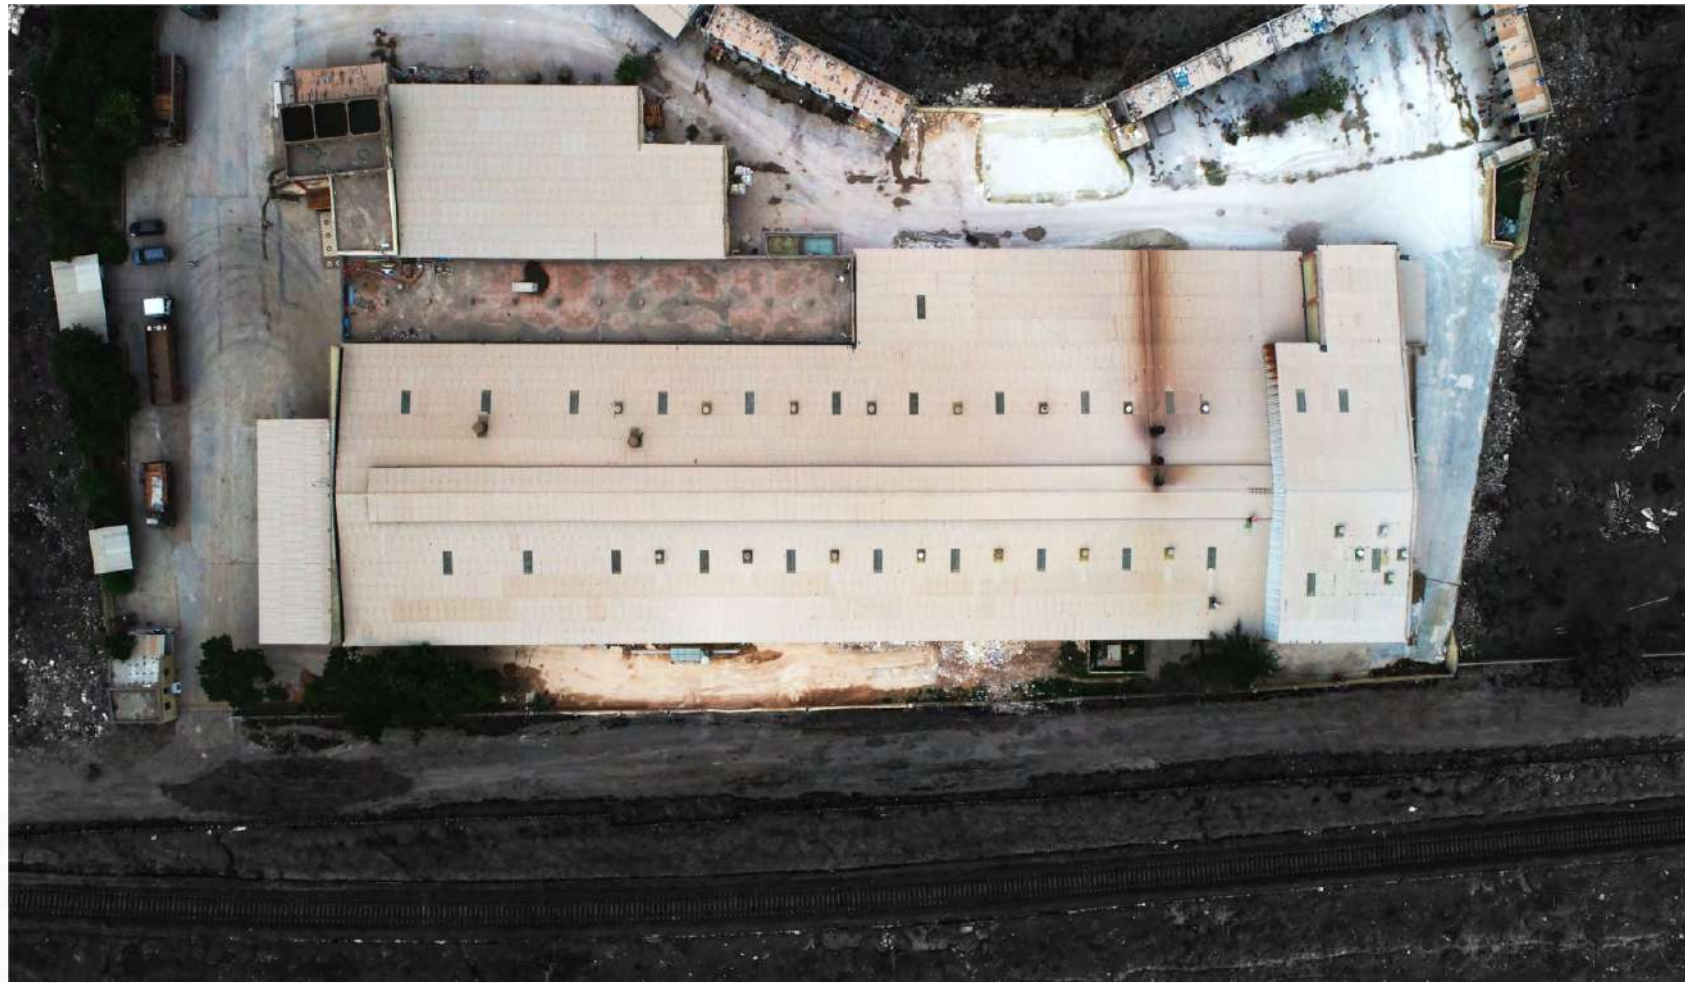

technology and infrastructure

800+

Designs

7+

Sizes

5

Production Units

7

Production Lines

15+

Years Of Experience

175+

Dealers

750+

Employees

23+

Country Export