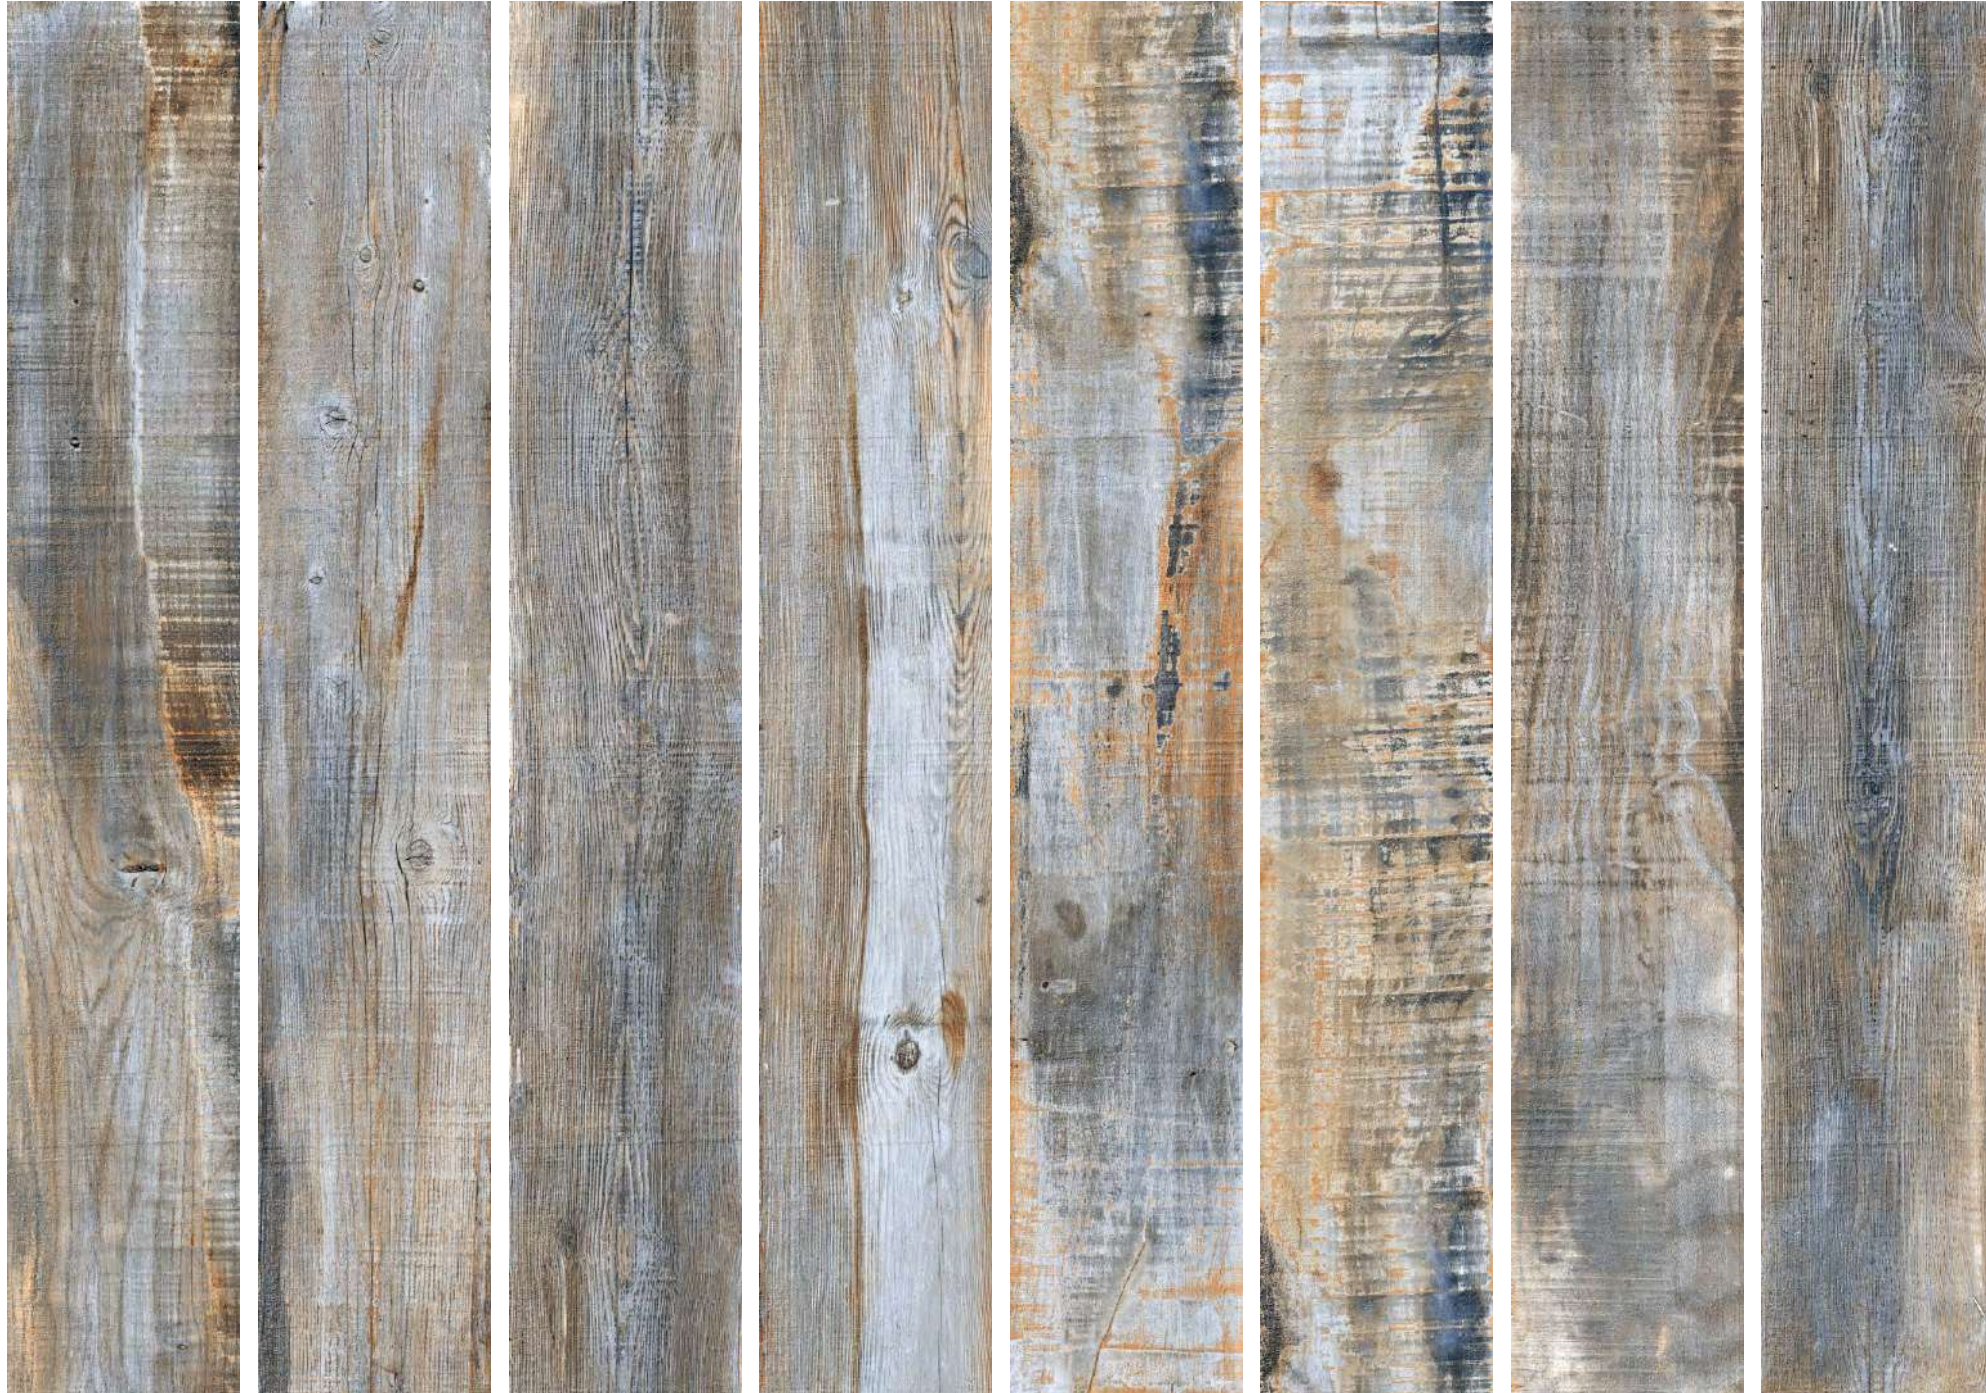

BIRCHWOOD

BIRCHWOOD ANCIENT

200X1200MM / 20X120CM

RANDOMS
08

THICKNESS
9MM

FINISH
MATT RELIEF

V2