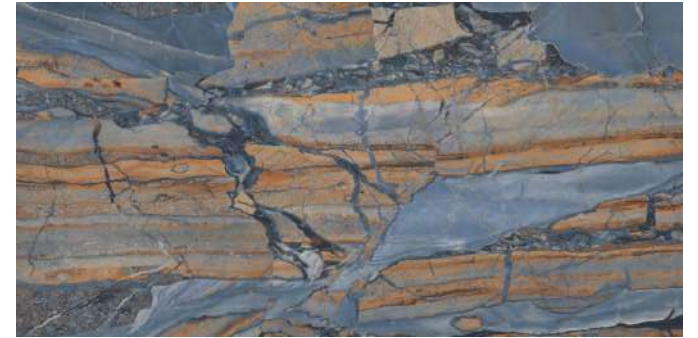

ASPIRE BLUE

Size :
60x120cm

Surface :
Polished

Random :
04

Color :
01