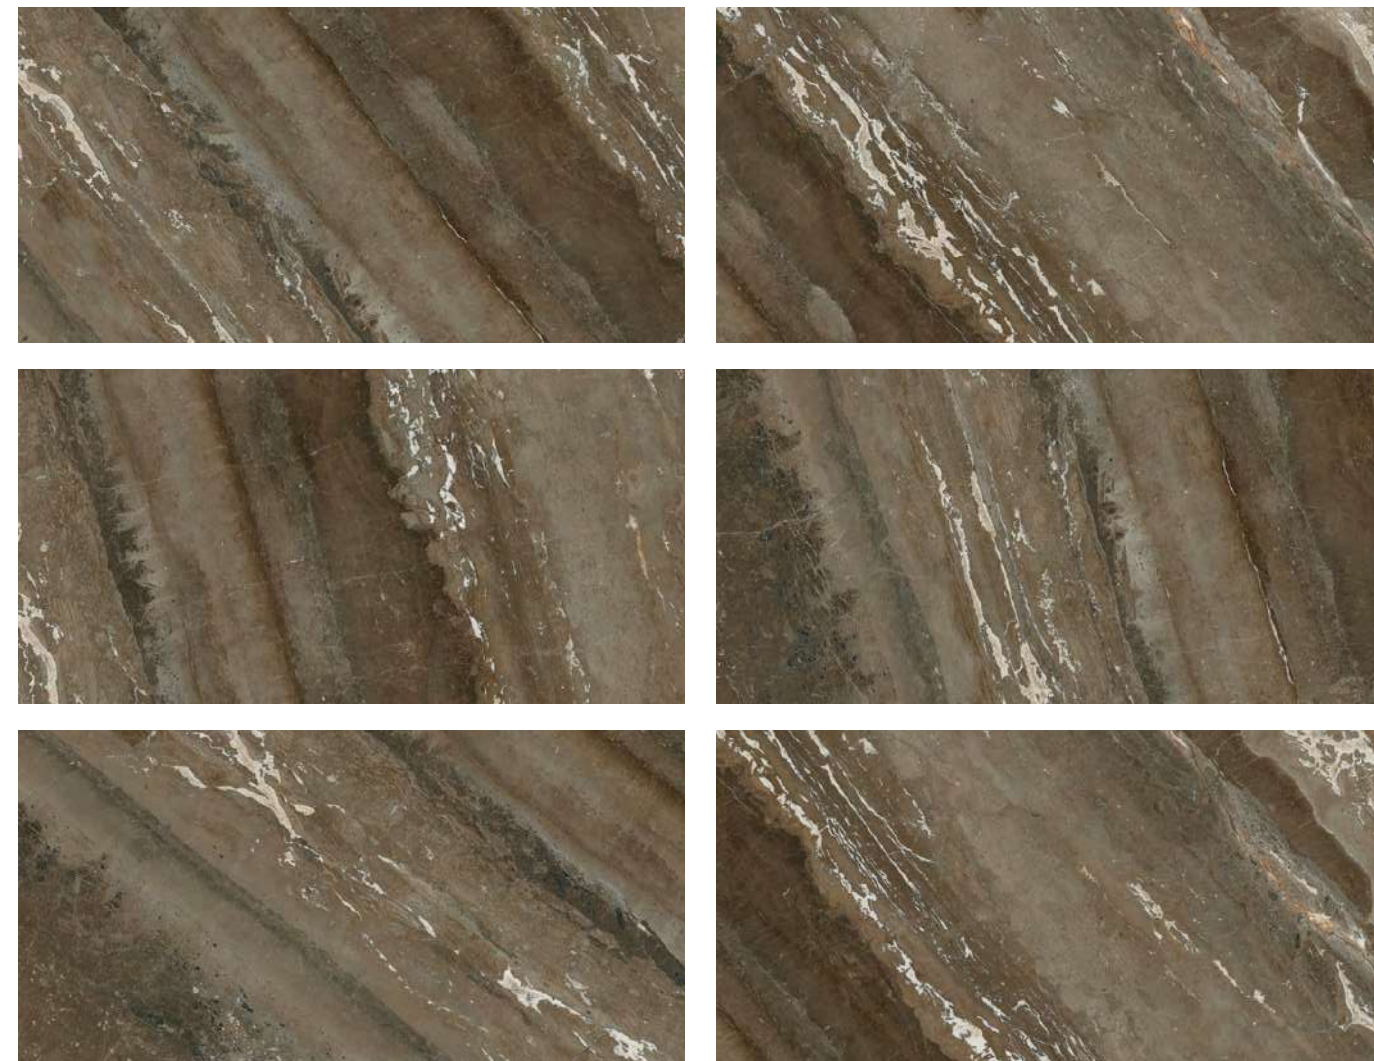

Surface :
Polished

Random :
04

Color :
01

CENTURY SERIES

60x120cm, Polished

CENTURY MOKA

Experimenting with
statement prints.

CENTURY IVORY