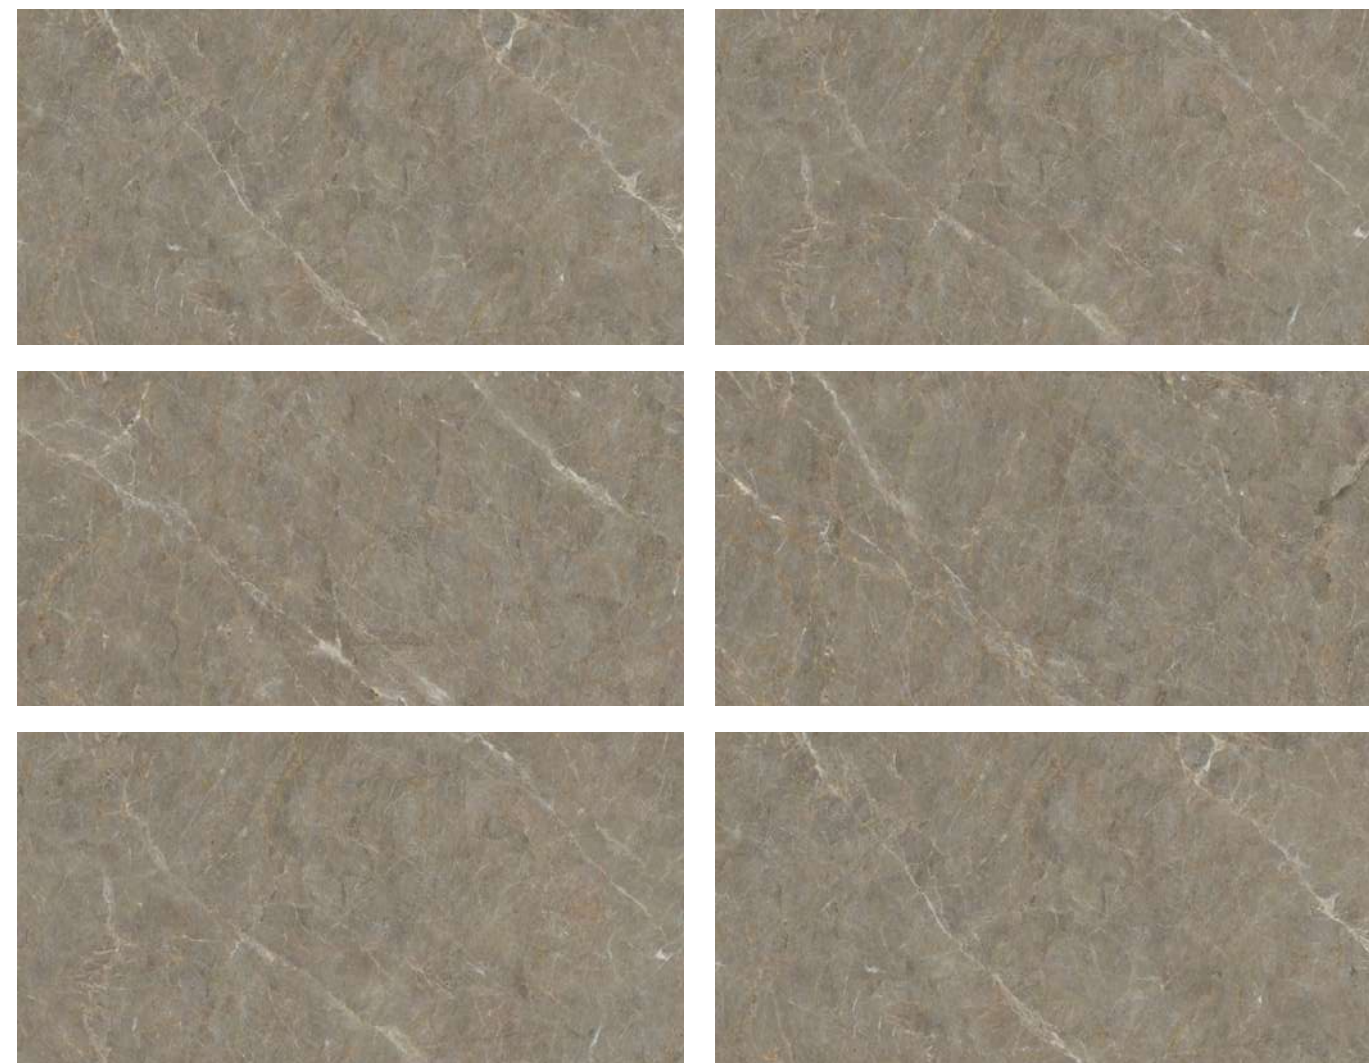

Random :
04

Color :
01

ICONIC SERIES

60x120cm, Polished

ICONIC
GRIS

Designed exclusively to
surprise.

ICONIC BINCO

ICONIC GRIS