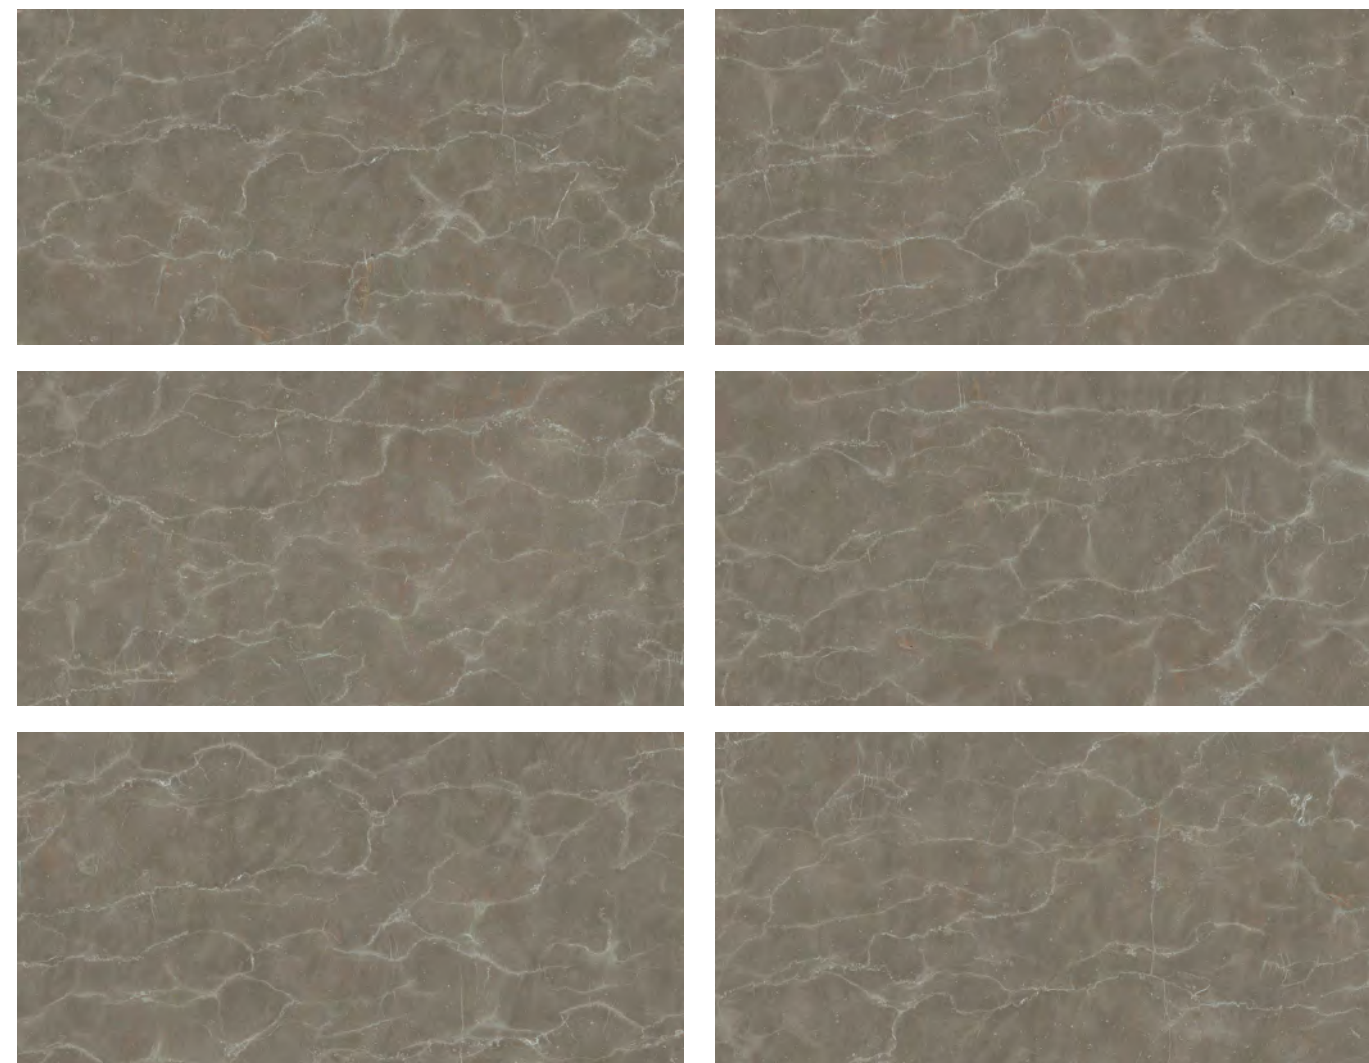

Color :
01

HARMONY SERIES

60x120cm, Polished

HARMONY
BEIGE

Creating a focal point in
very special interiors.

HARMONY BEIGE

HARMONY MOCHA

Size :
60x120cm