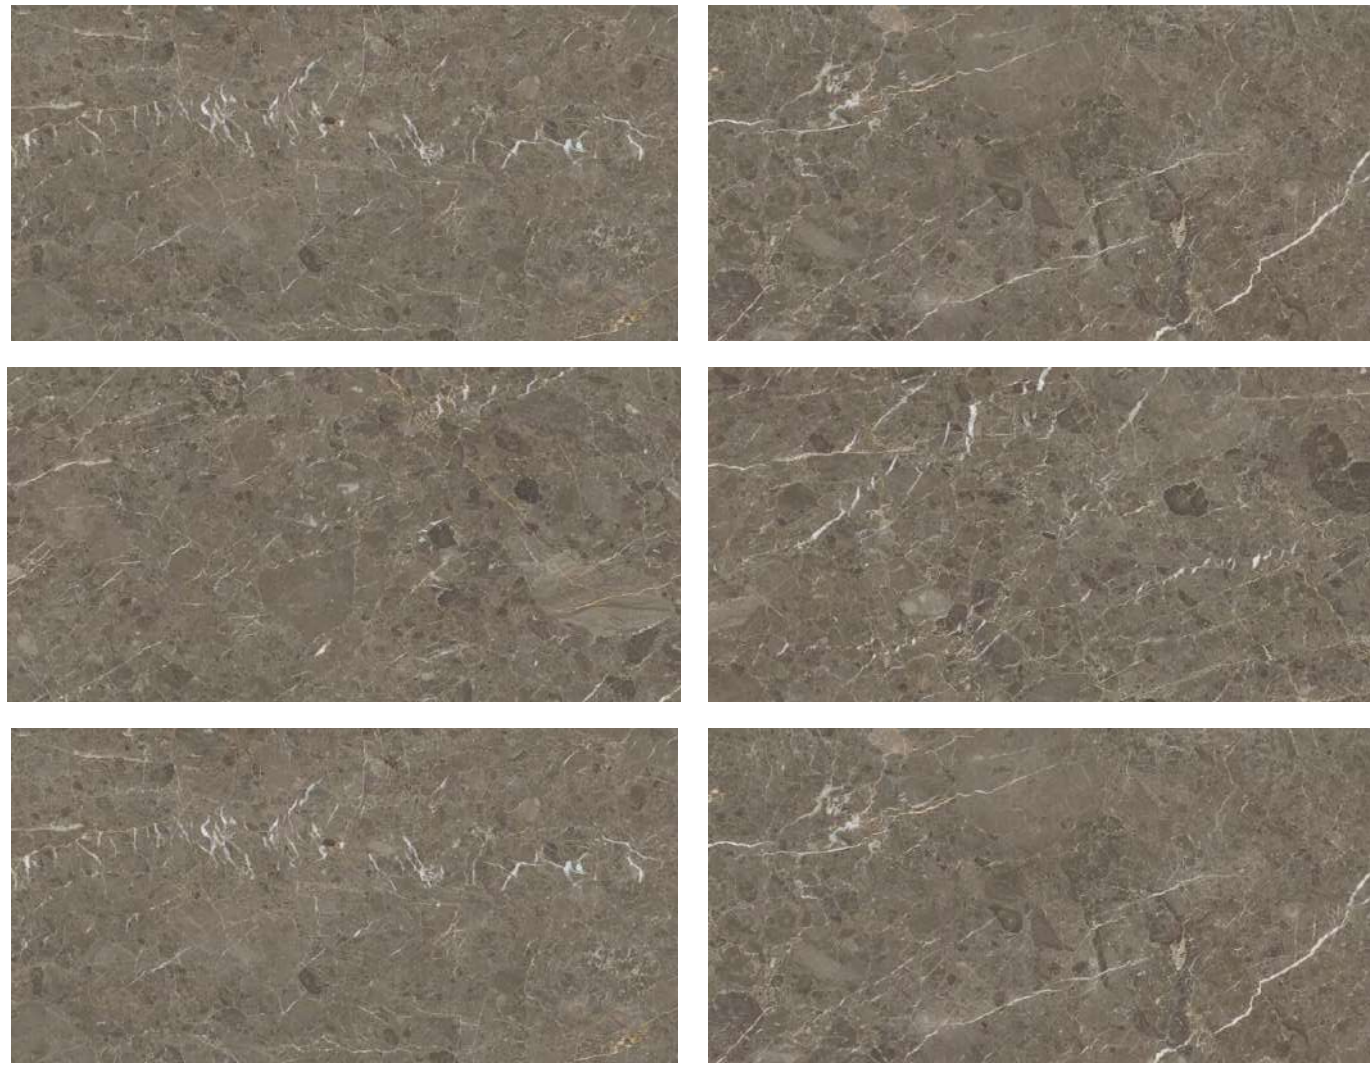

NEWTON GREY

NEWTON WHITE

Size :
60x120cm

Surface :
Polished

Random :
04

Color :
02

For contemporary spaces.