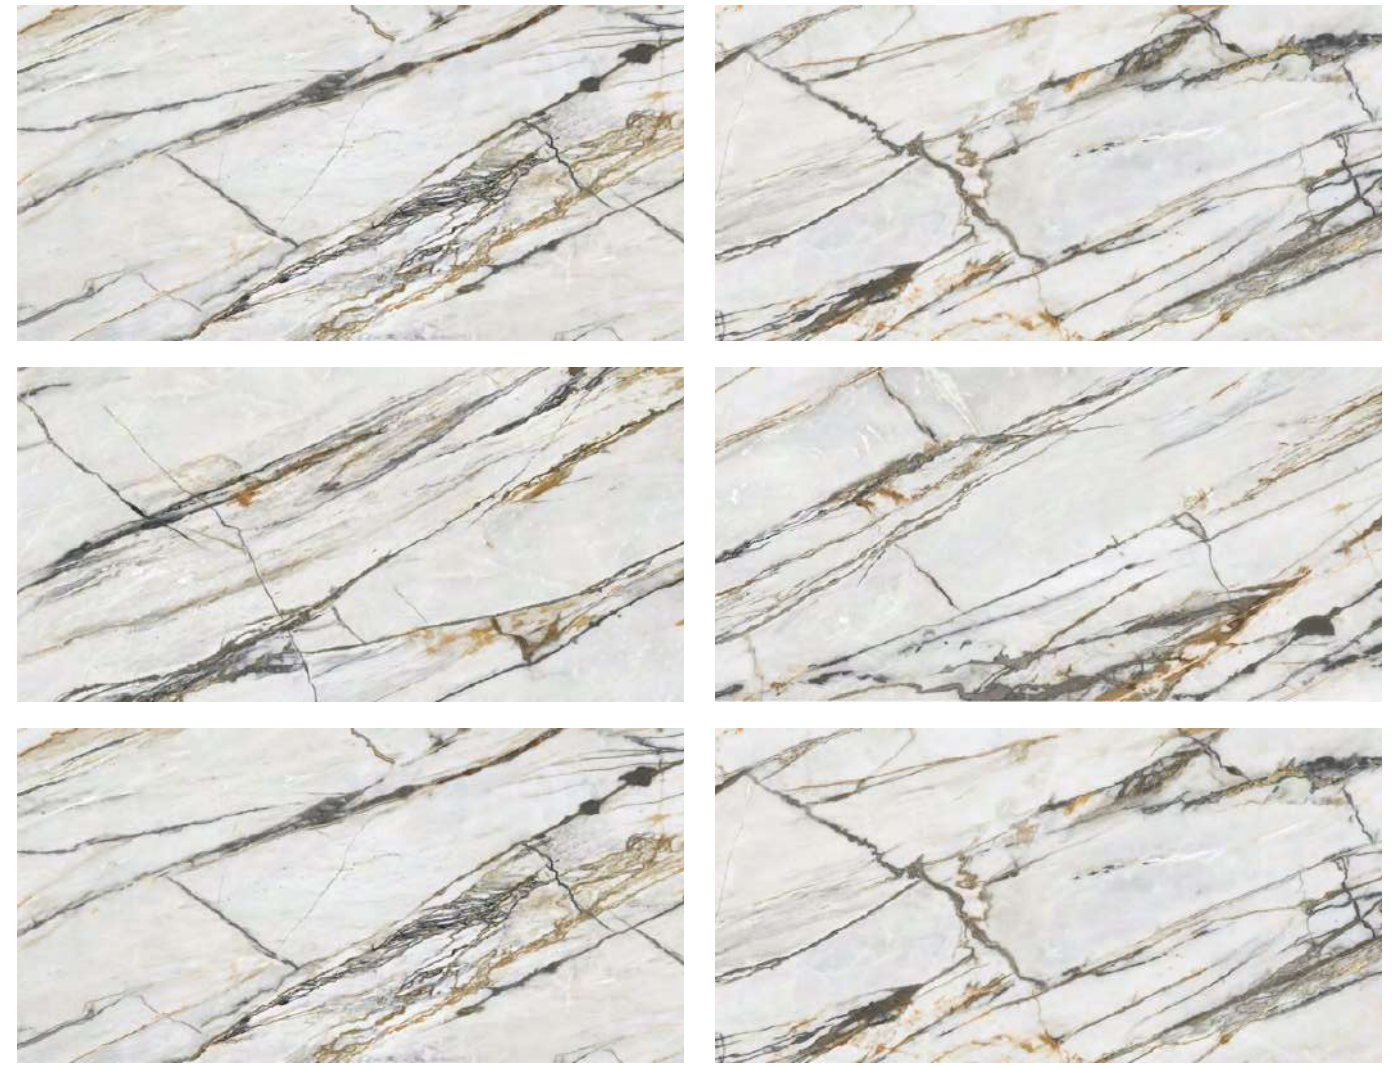

DELUXE CALACATTA

Size :
60x120cm

Surface :
Polished

Random :
04

Color :
01