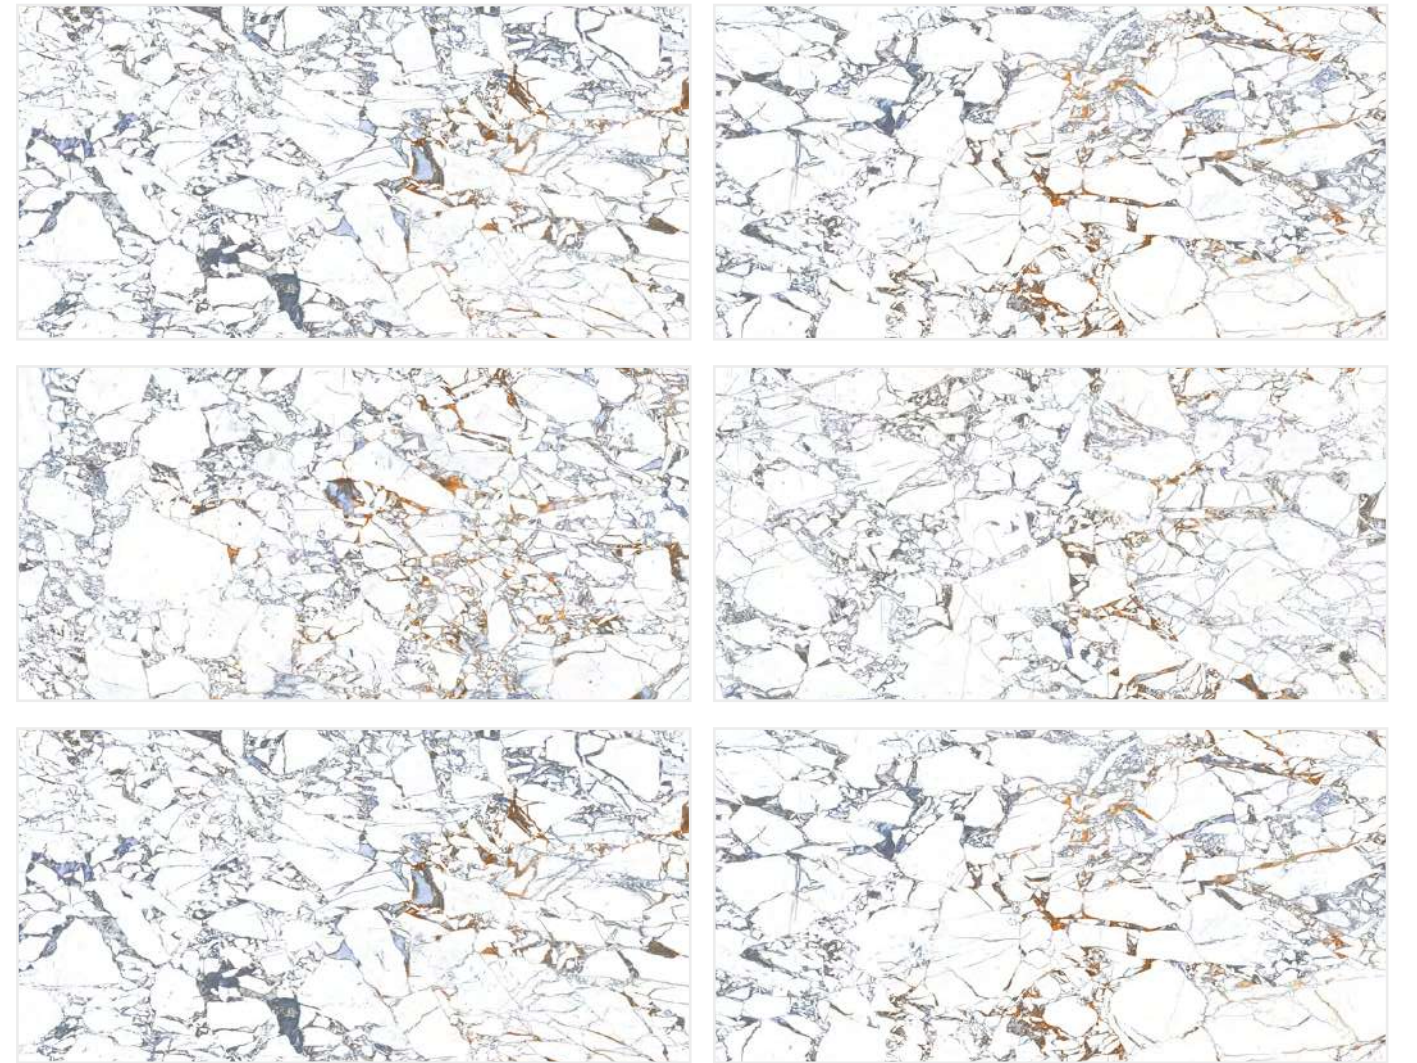

TORTORA WHITE

Size :
60x120cm

Surface :
Polished

Random :
04

Color :
01