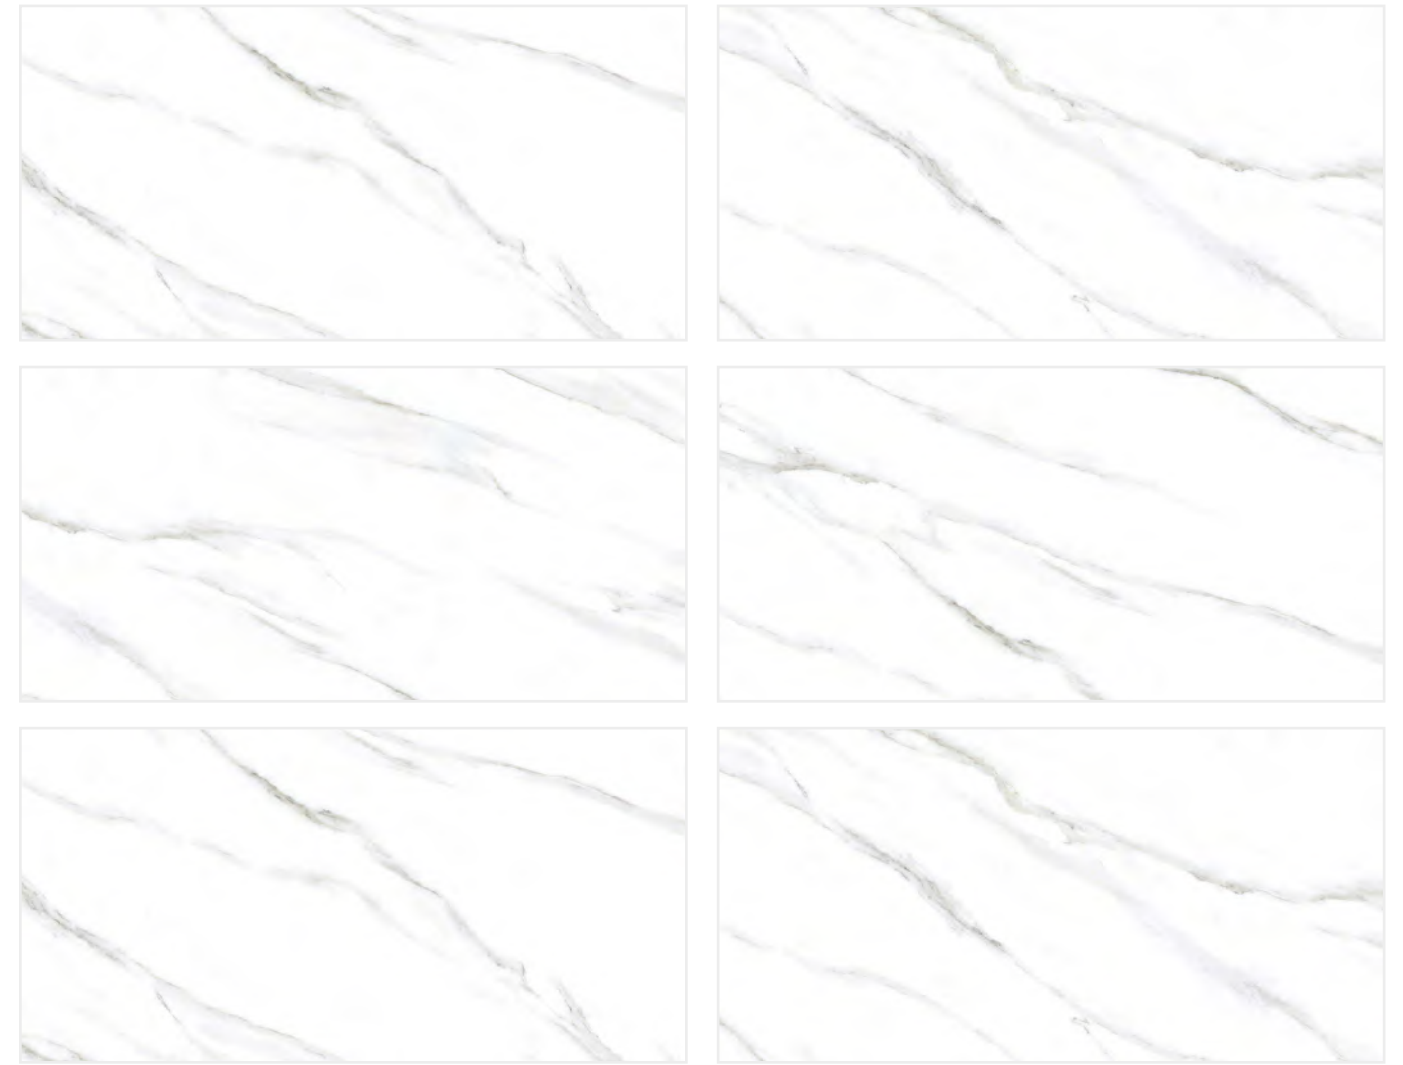

STATUAIRO STAR

STATUARIO GALA

Size :
60x120cm

Surface :
Polished

Random :
04

Color :
02

Surfaces made to impress.