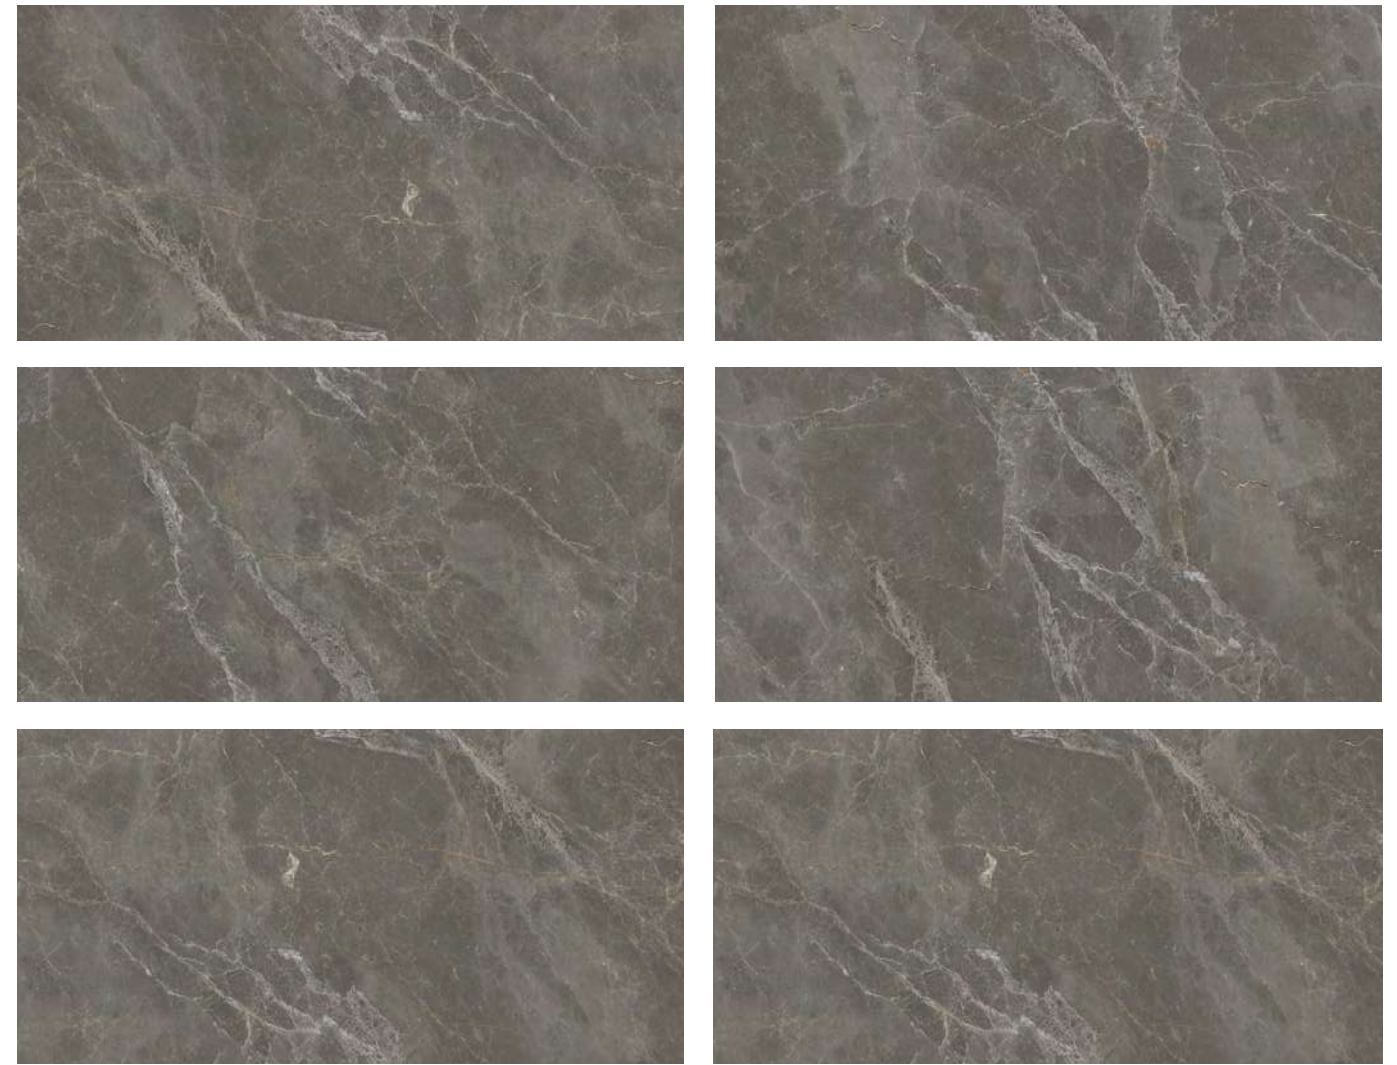

ITALIA GREY

Size :
60x120cm

Surface :
Polished

Random :
04

Color :
01