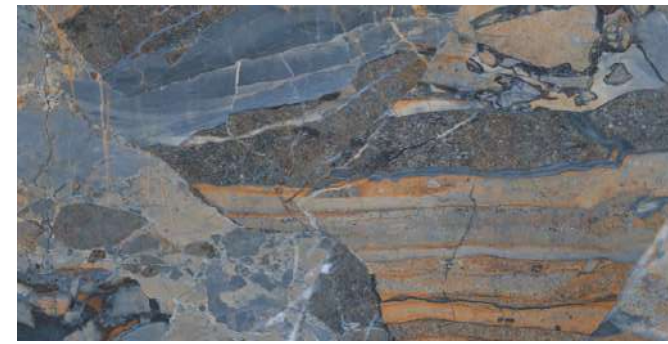

ASPIRE BLUE

Size :
60x120cm

Surface :
Polished

Random :
04

Color :
01