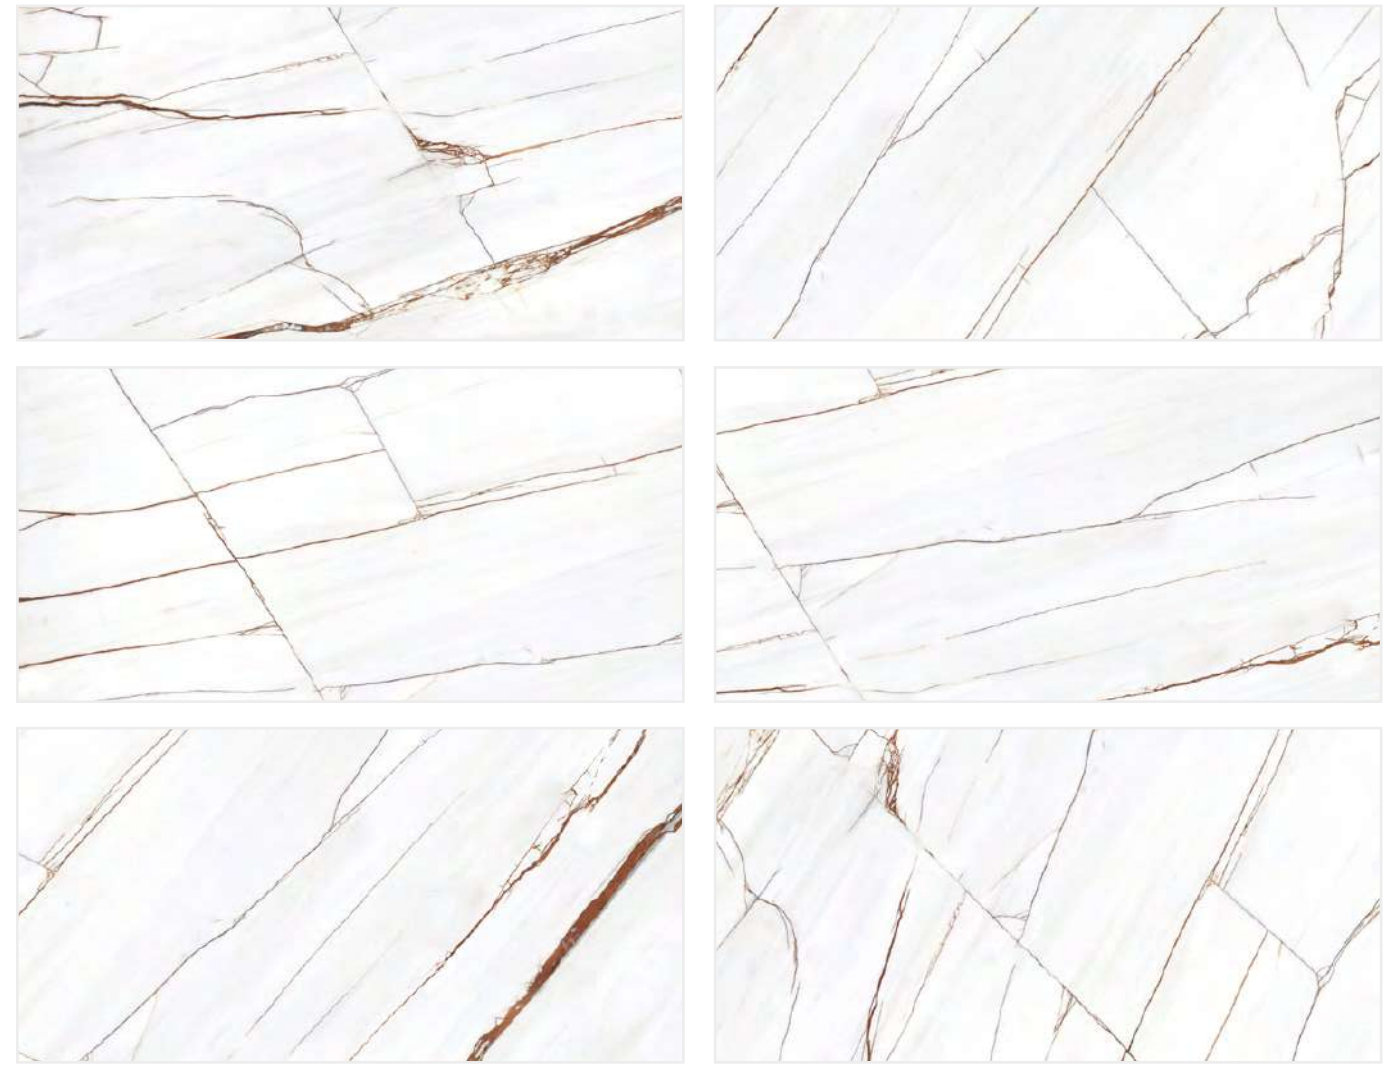

Surface :
Polished

Random :
04

Color :
02

Elegance in marble.

DELTA SERIES

DELTA THUNDER

Size :
60x120cm

Surface :
Polished