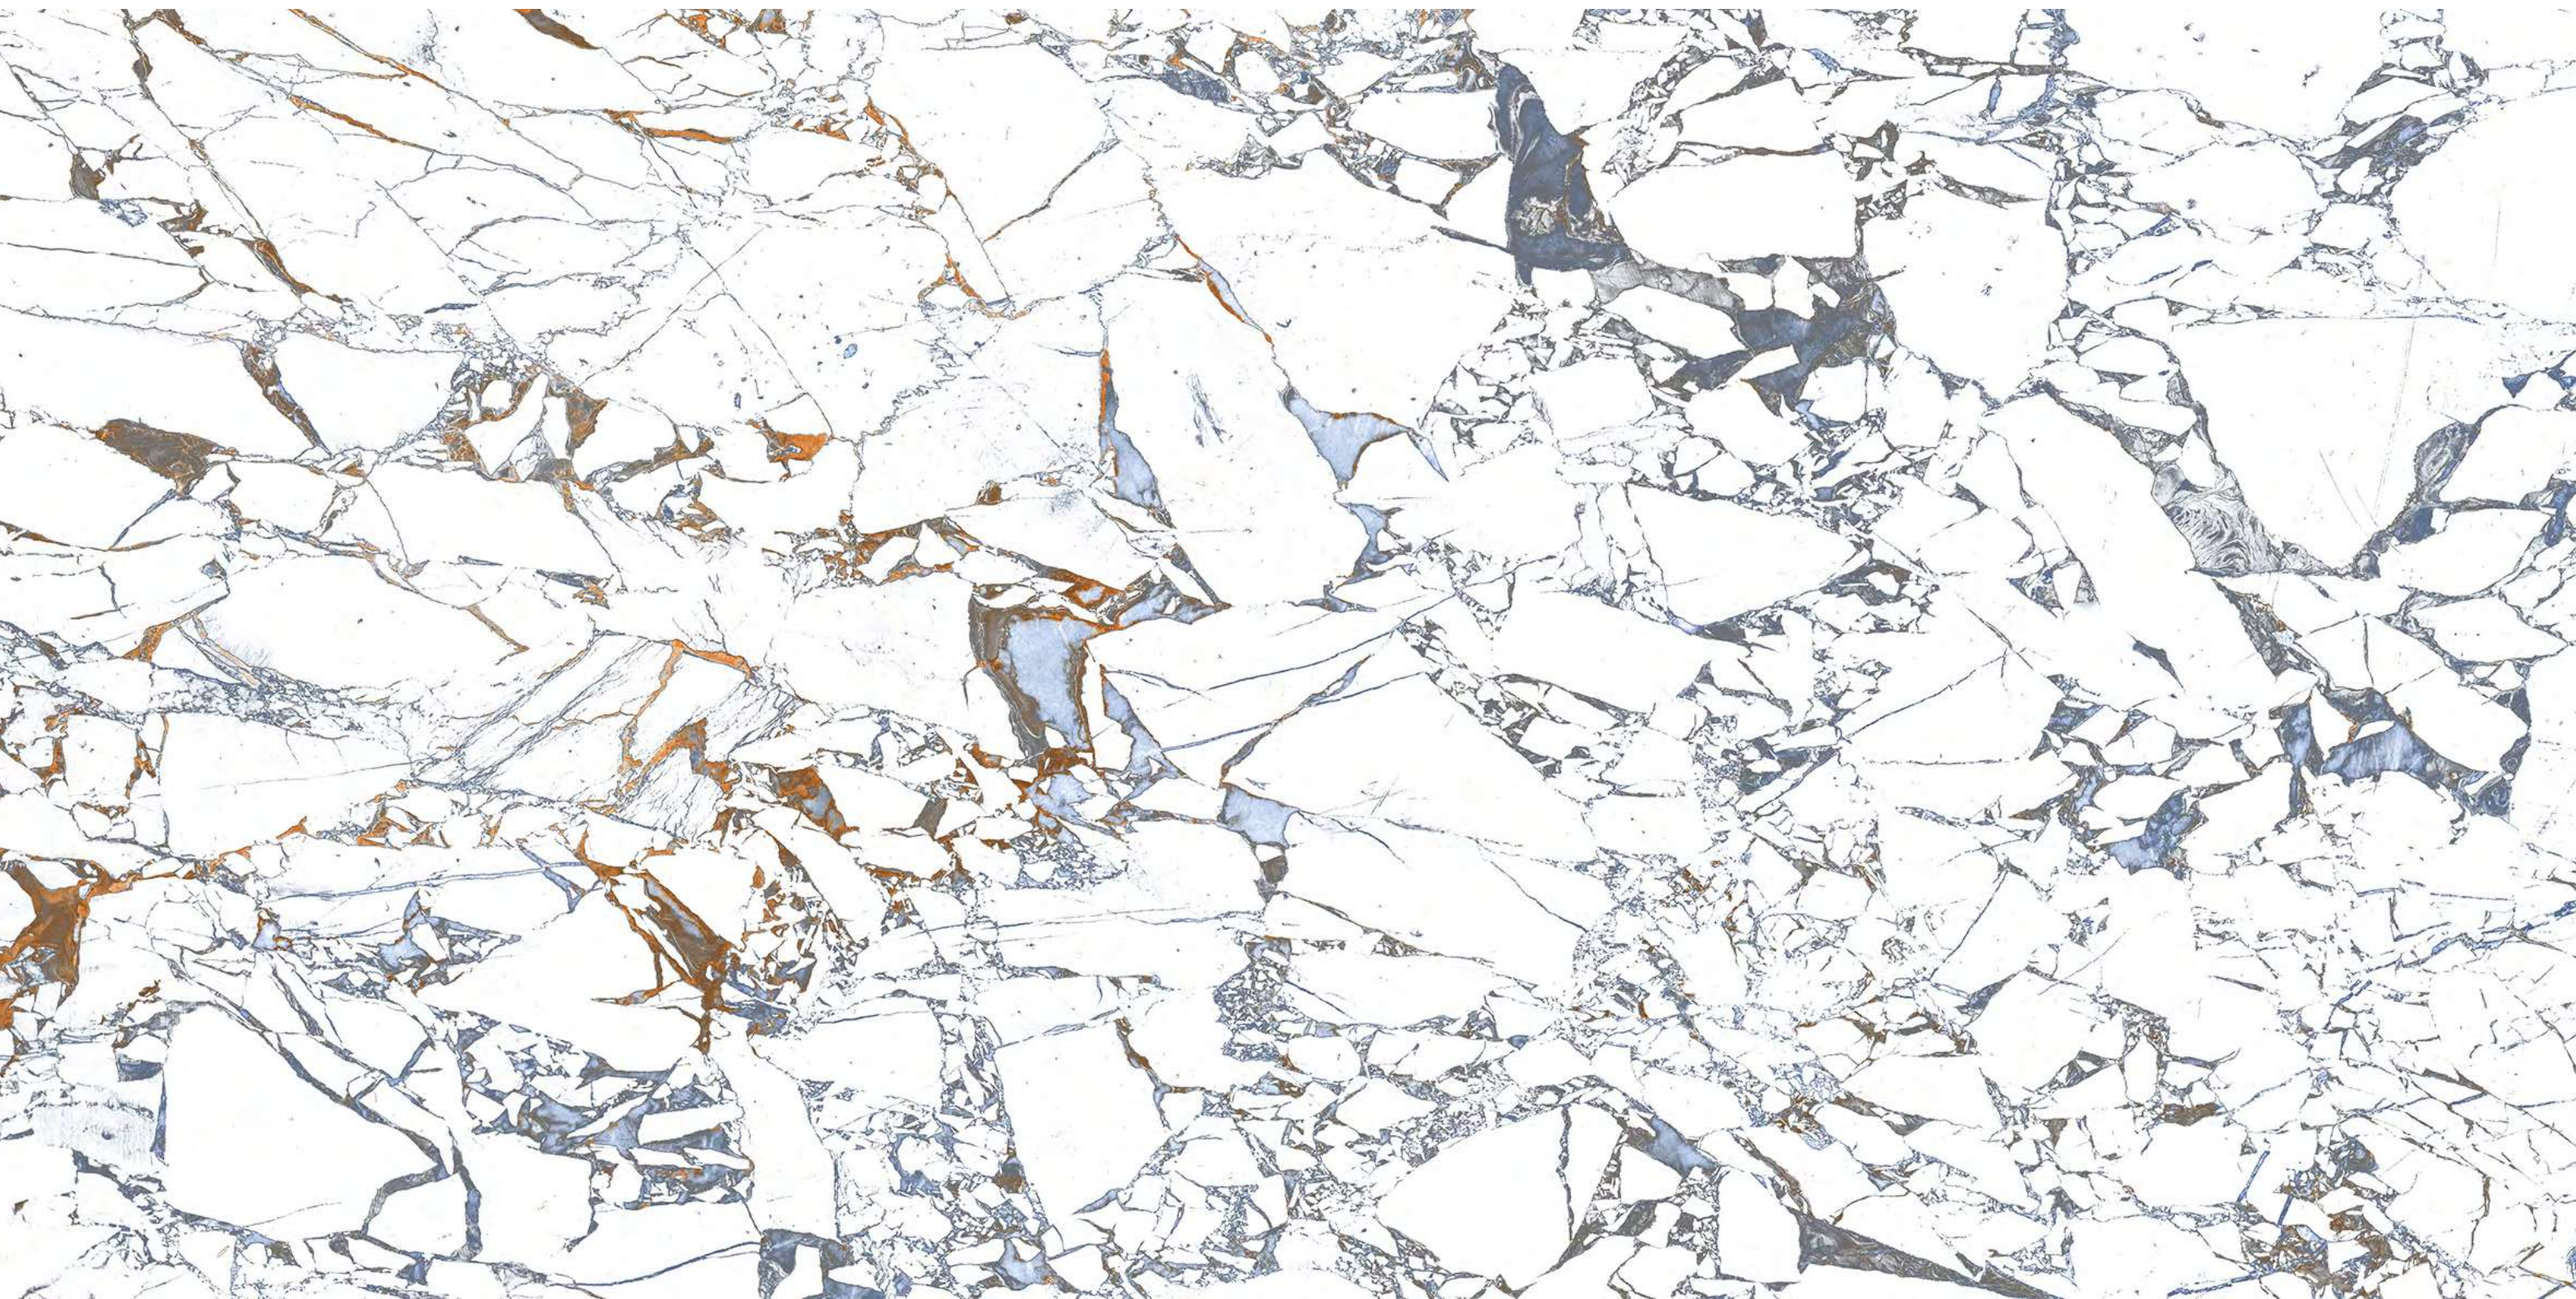

TORTORA SERIES