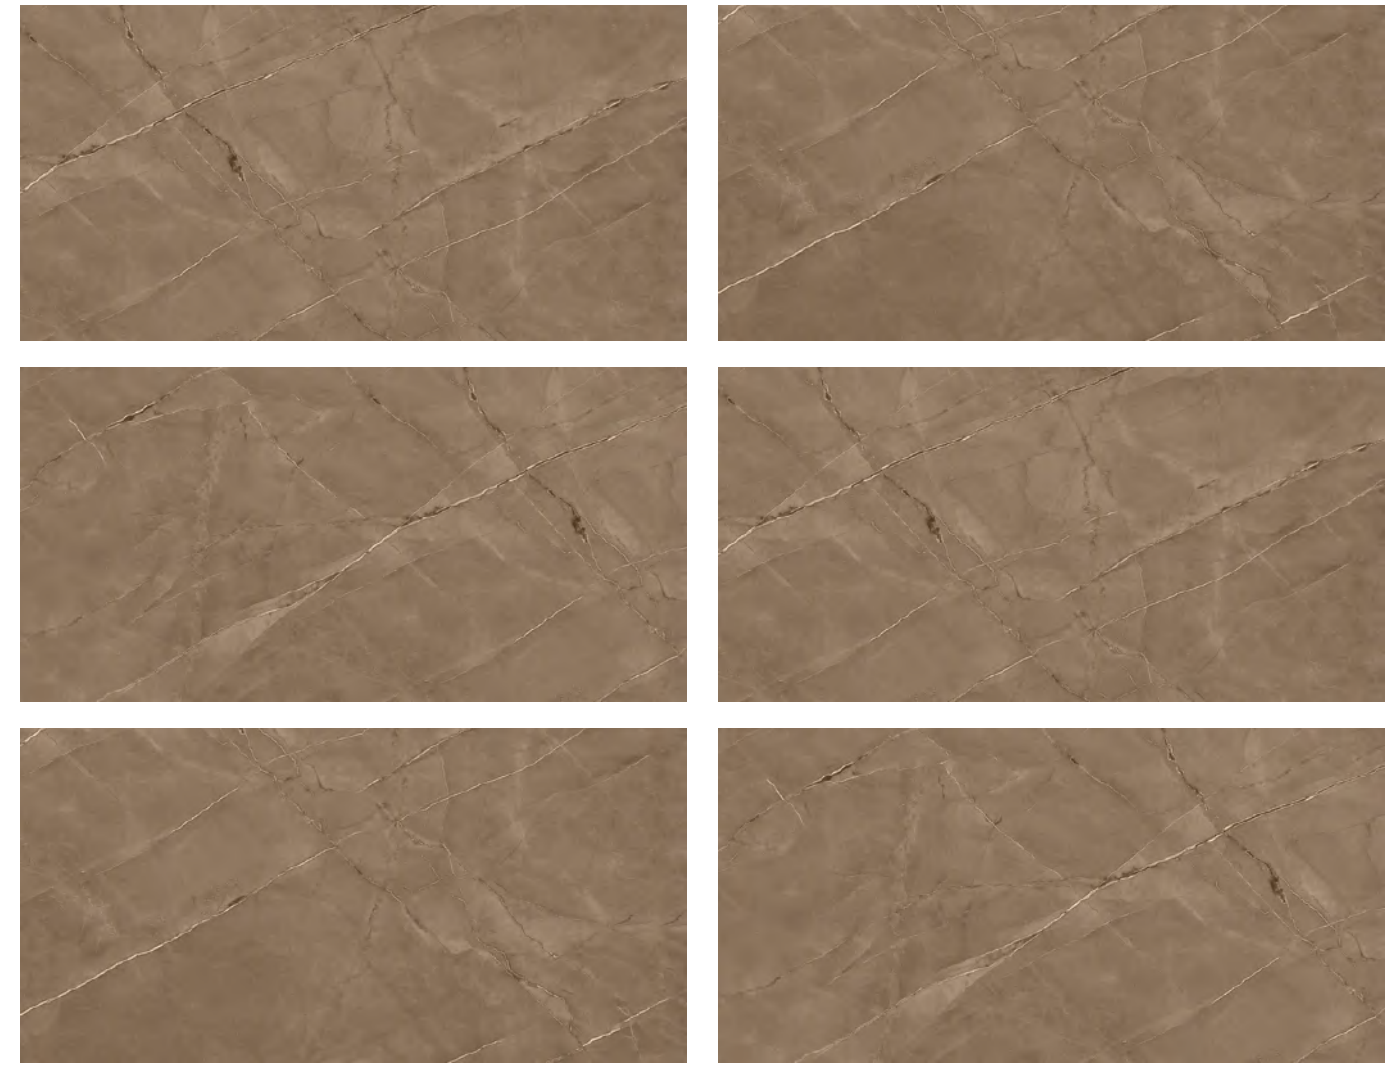

Surface :
Polished

Random :
04

Color :
02

Many styles and possibilities.

KINSALE SERIES

60x120cm, Polished

KINSALE
BIANCO

Gives naturalness and
distinction to any corner.