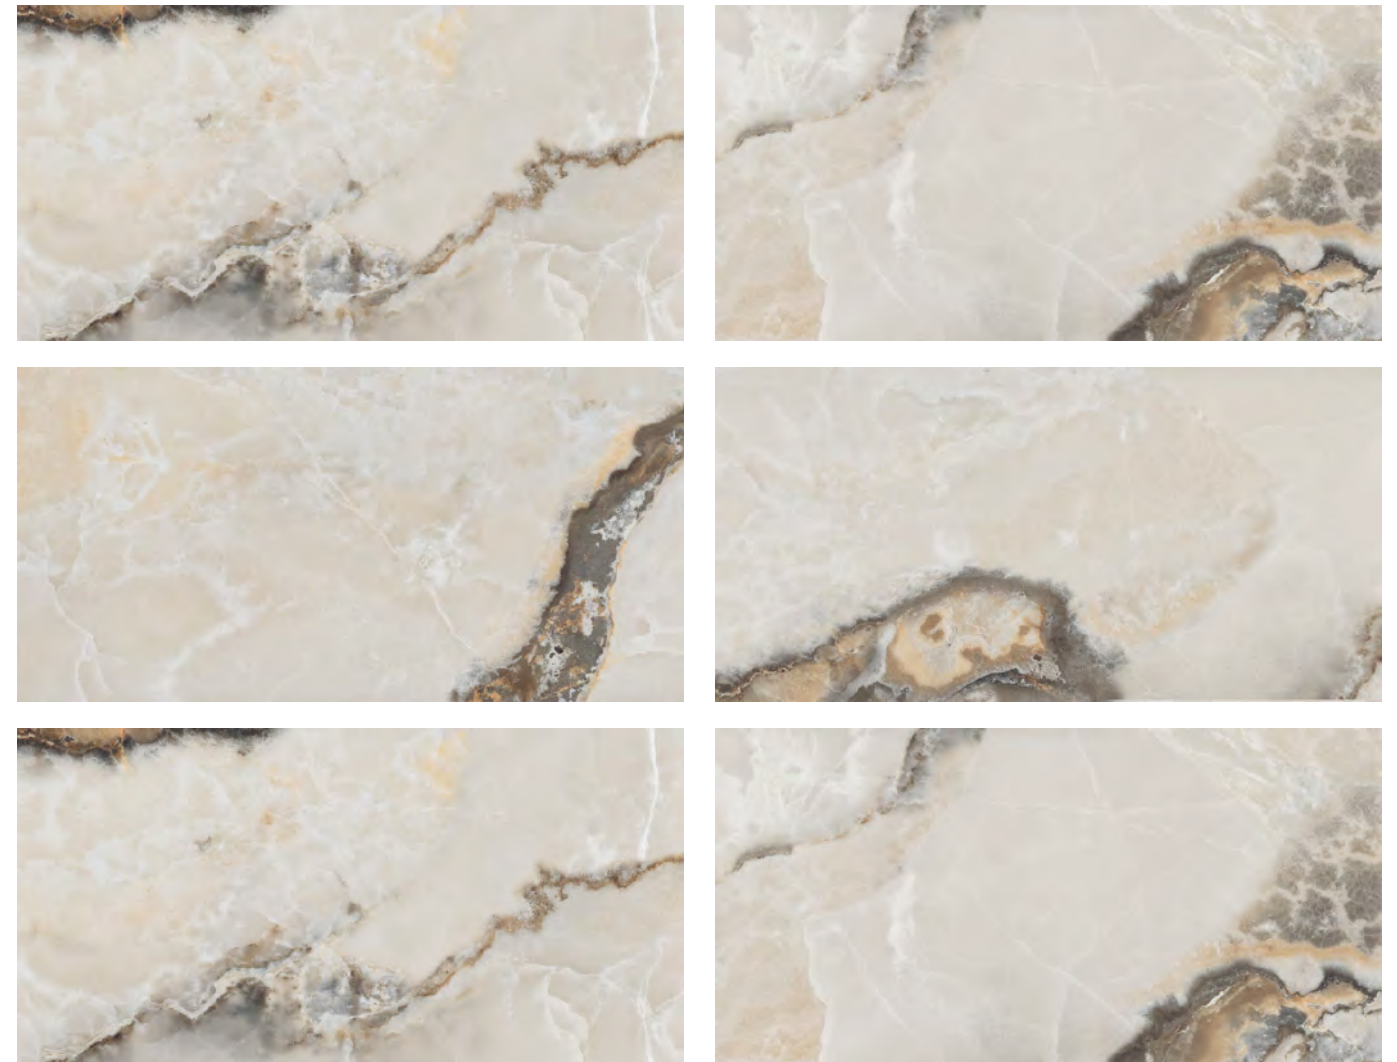

BLEND BEIGE

Size :
60x120cm

Surface :
Polished

Random :
04

Color :
01