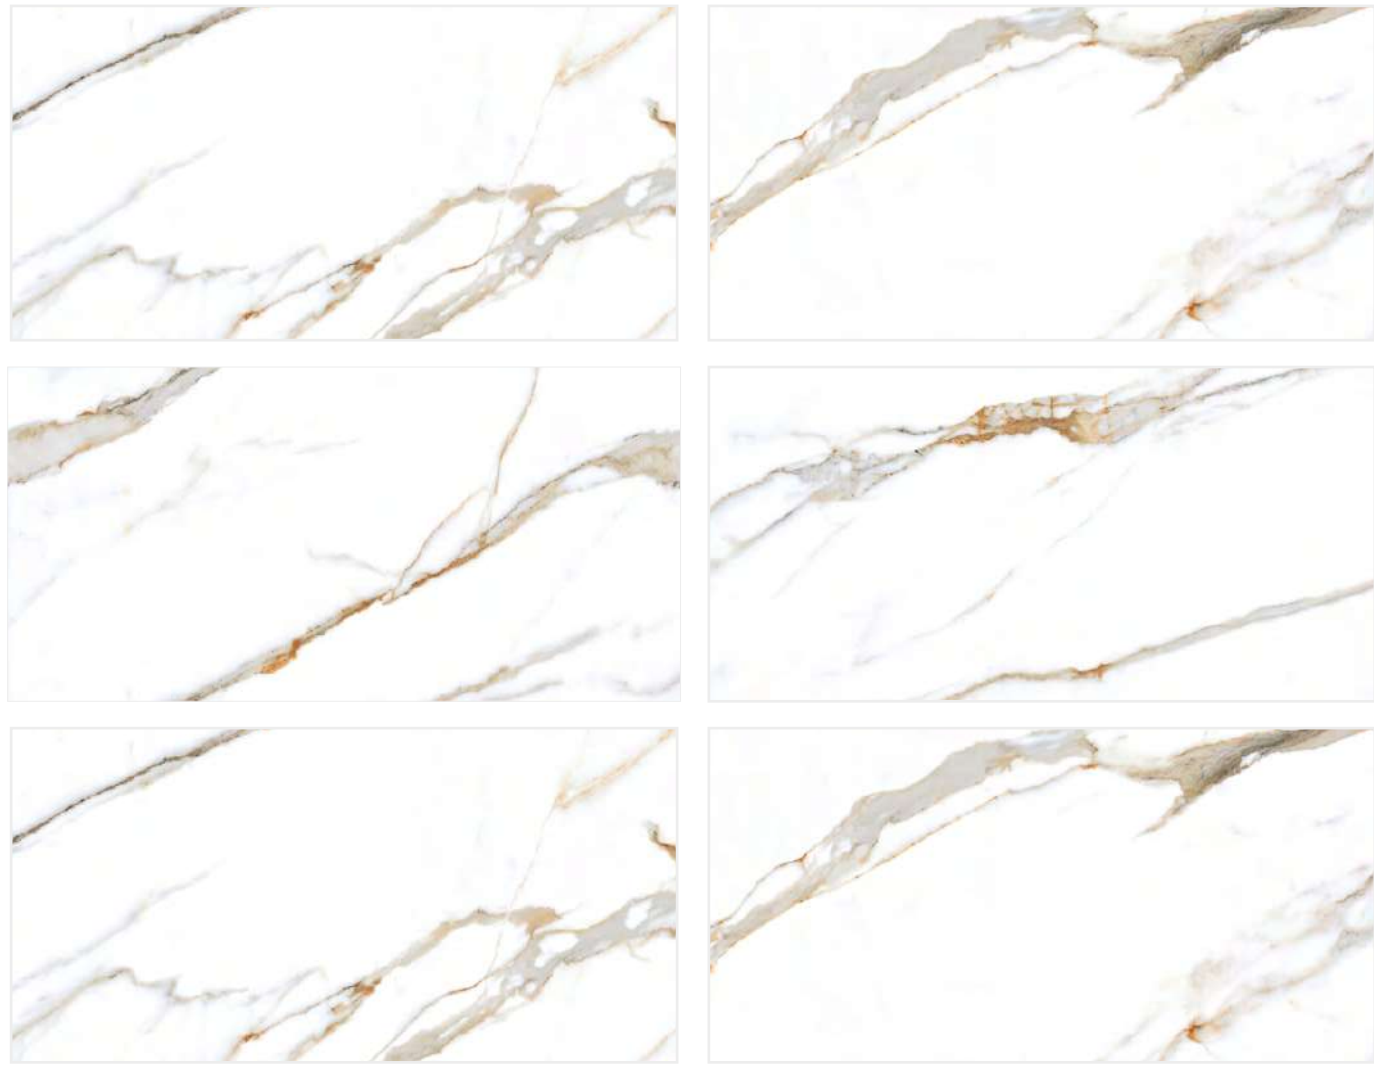

STATUAIRO STAR

STATUARIO GALA

Size :
60x120cm

Surface :
Polished

Random :
04

Color :
02

Surfaces made to impress.