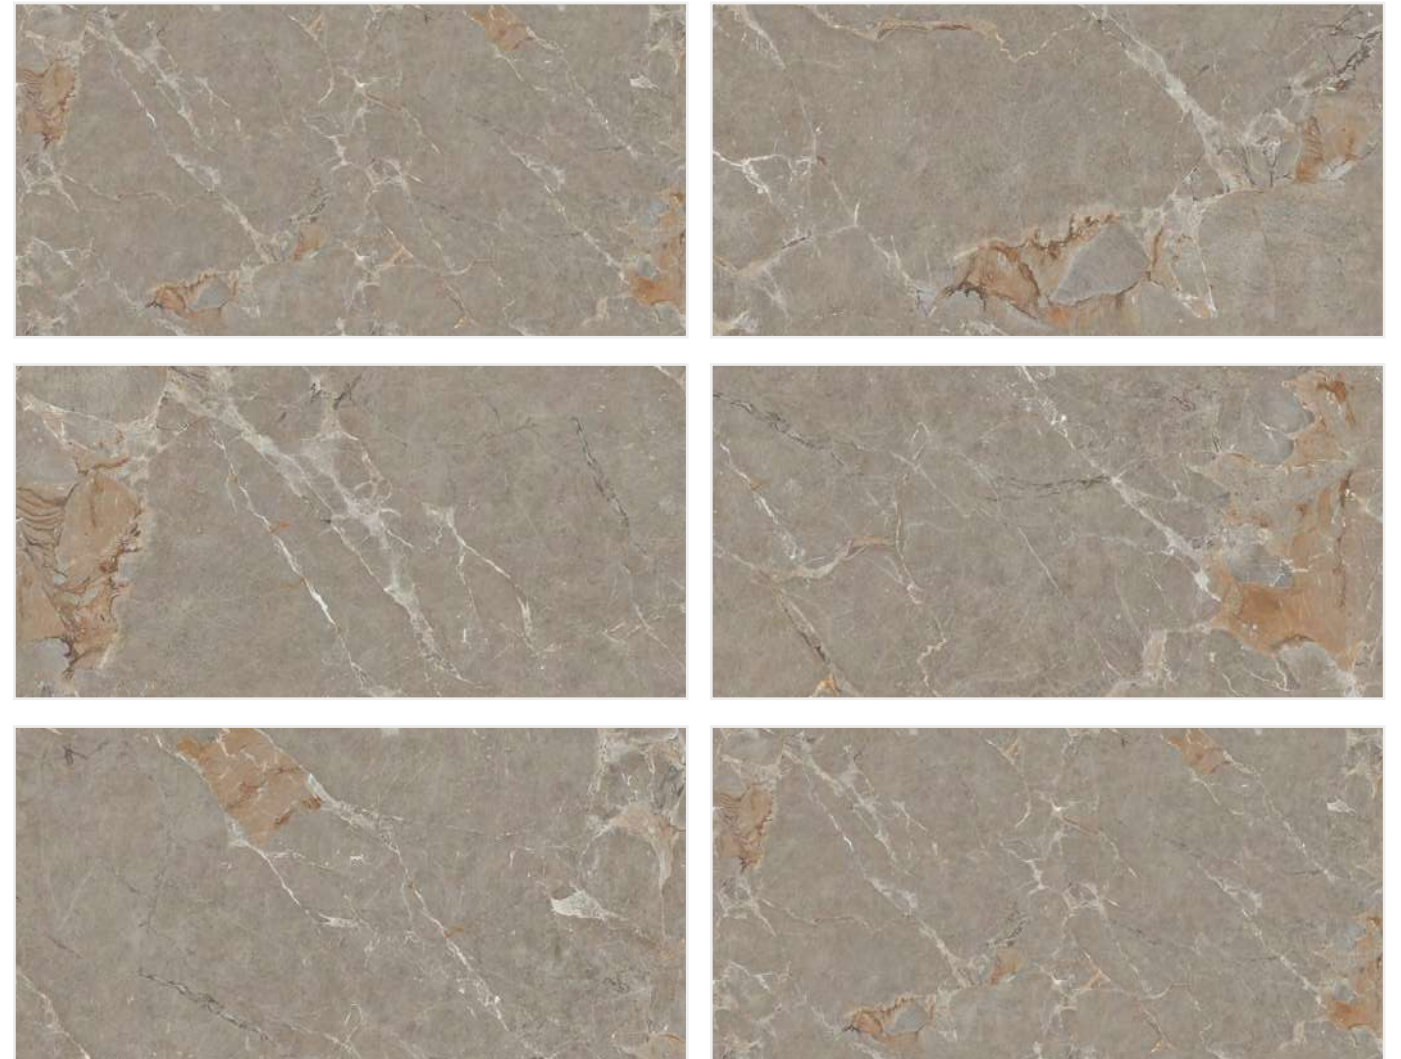

Color :
01

UNICO SERIES

UNICO PEARL

Size :
60x120cm

Surface :
Polished

Random :
04

Color :
01

VERSACHE SERIES