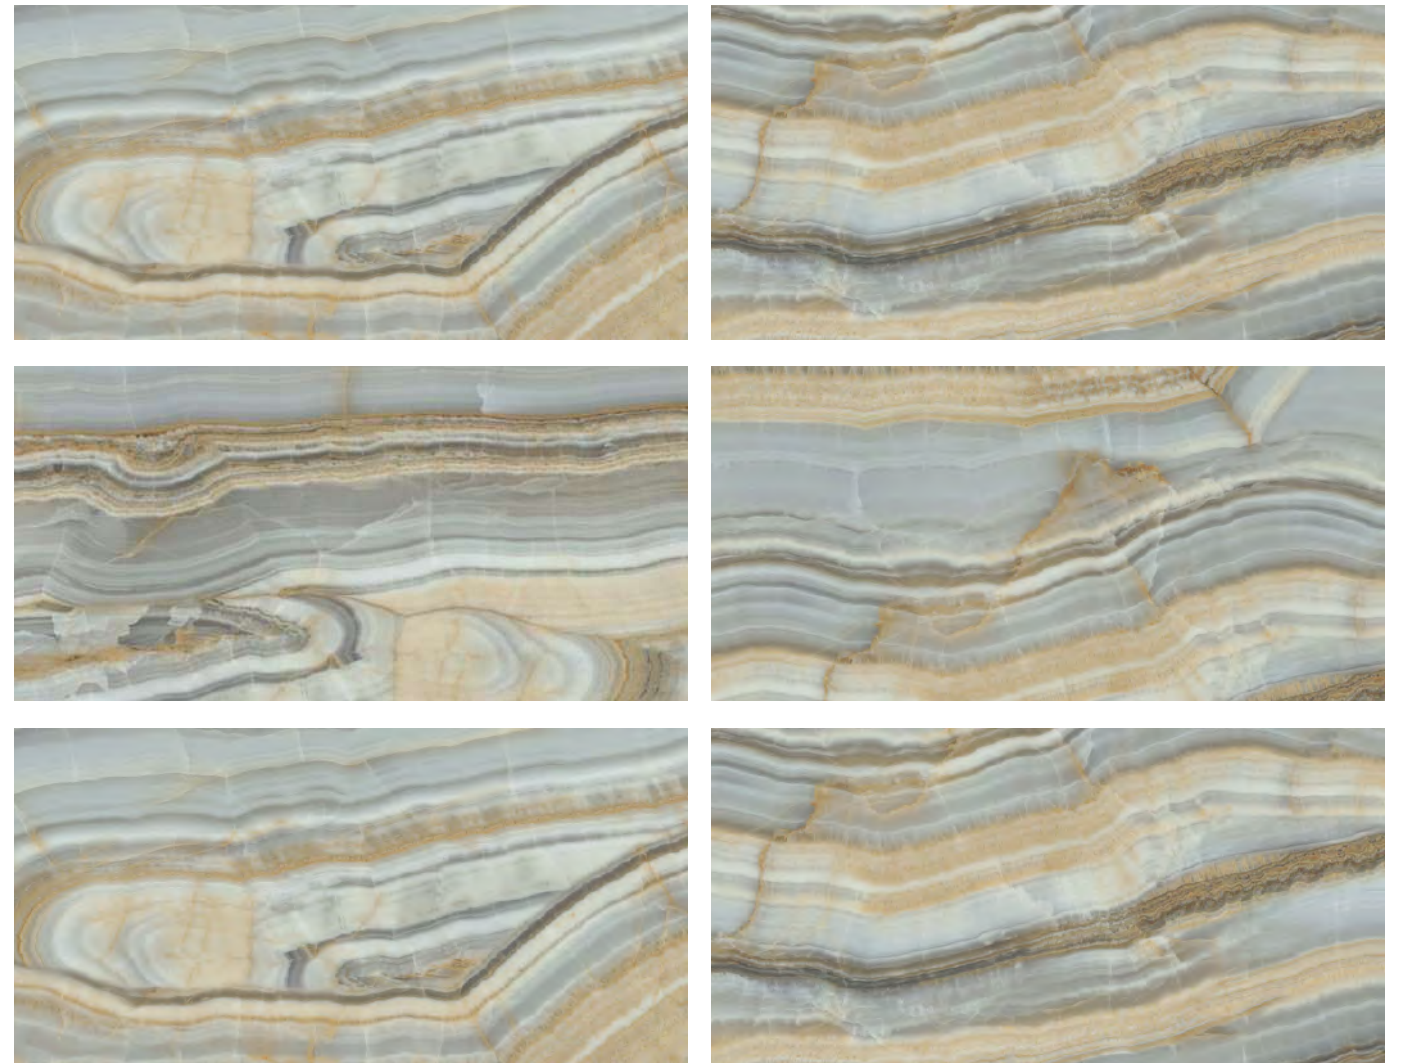

RAINBOW ONYX

Size :
60x120cm

Surface :
Polished

Random :
04

Color :
01