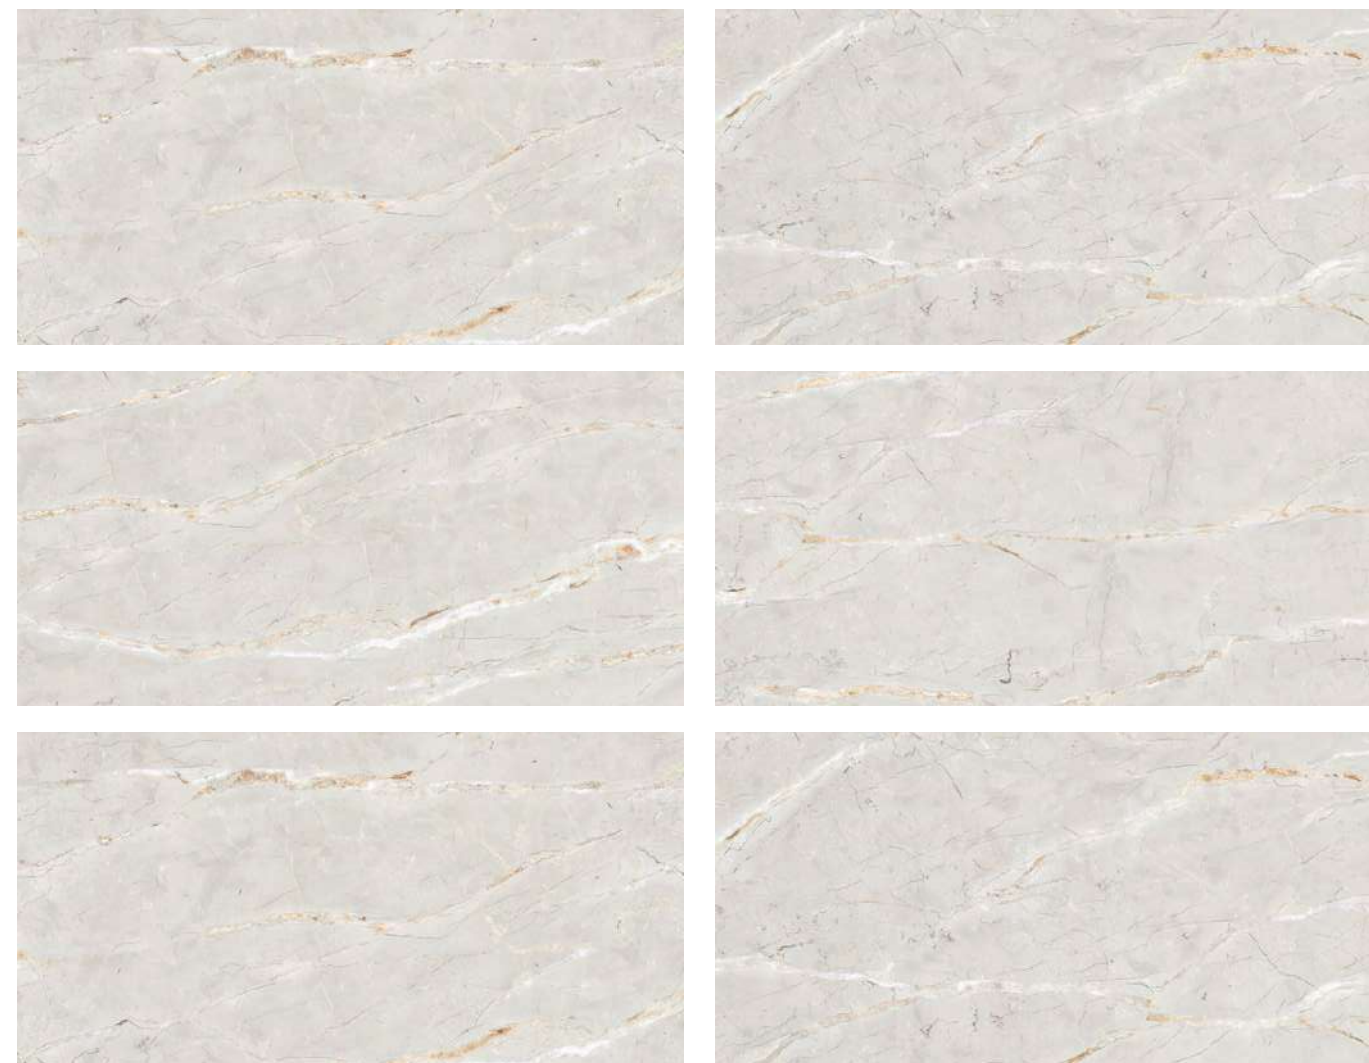

PARADISE BEIGE

PARADISE BIANCO

Size :
60x120cm

Surface :
Polished

Random :
04

Color :
02

Glamorous intimate spaces.