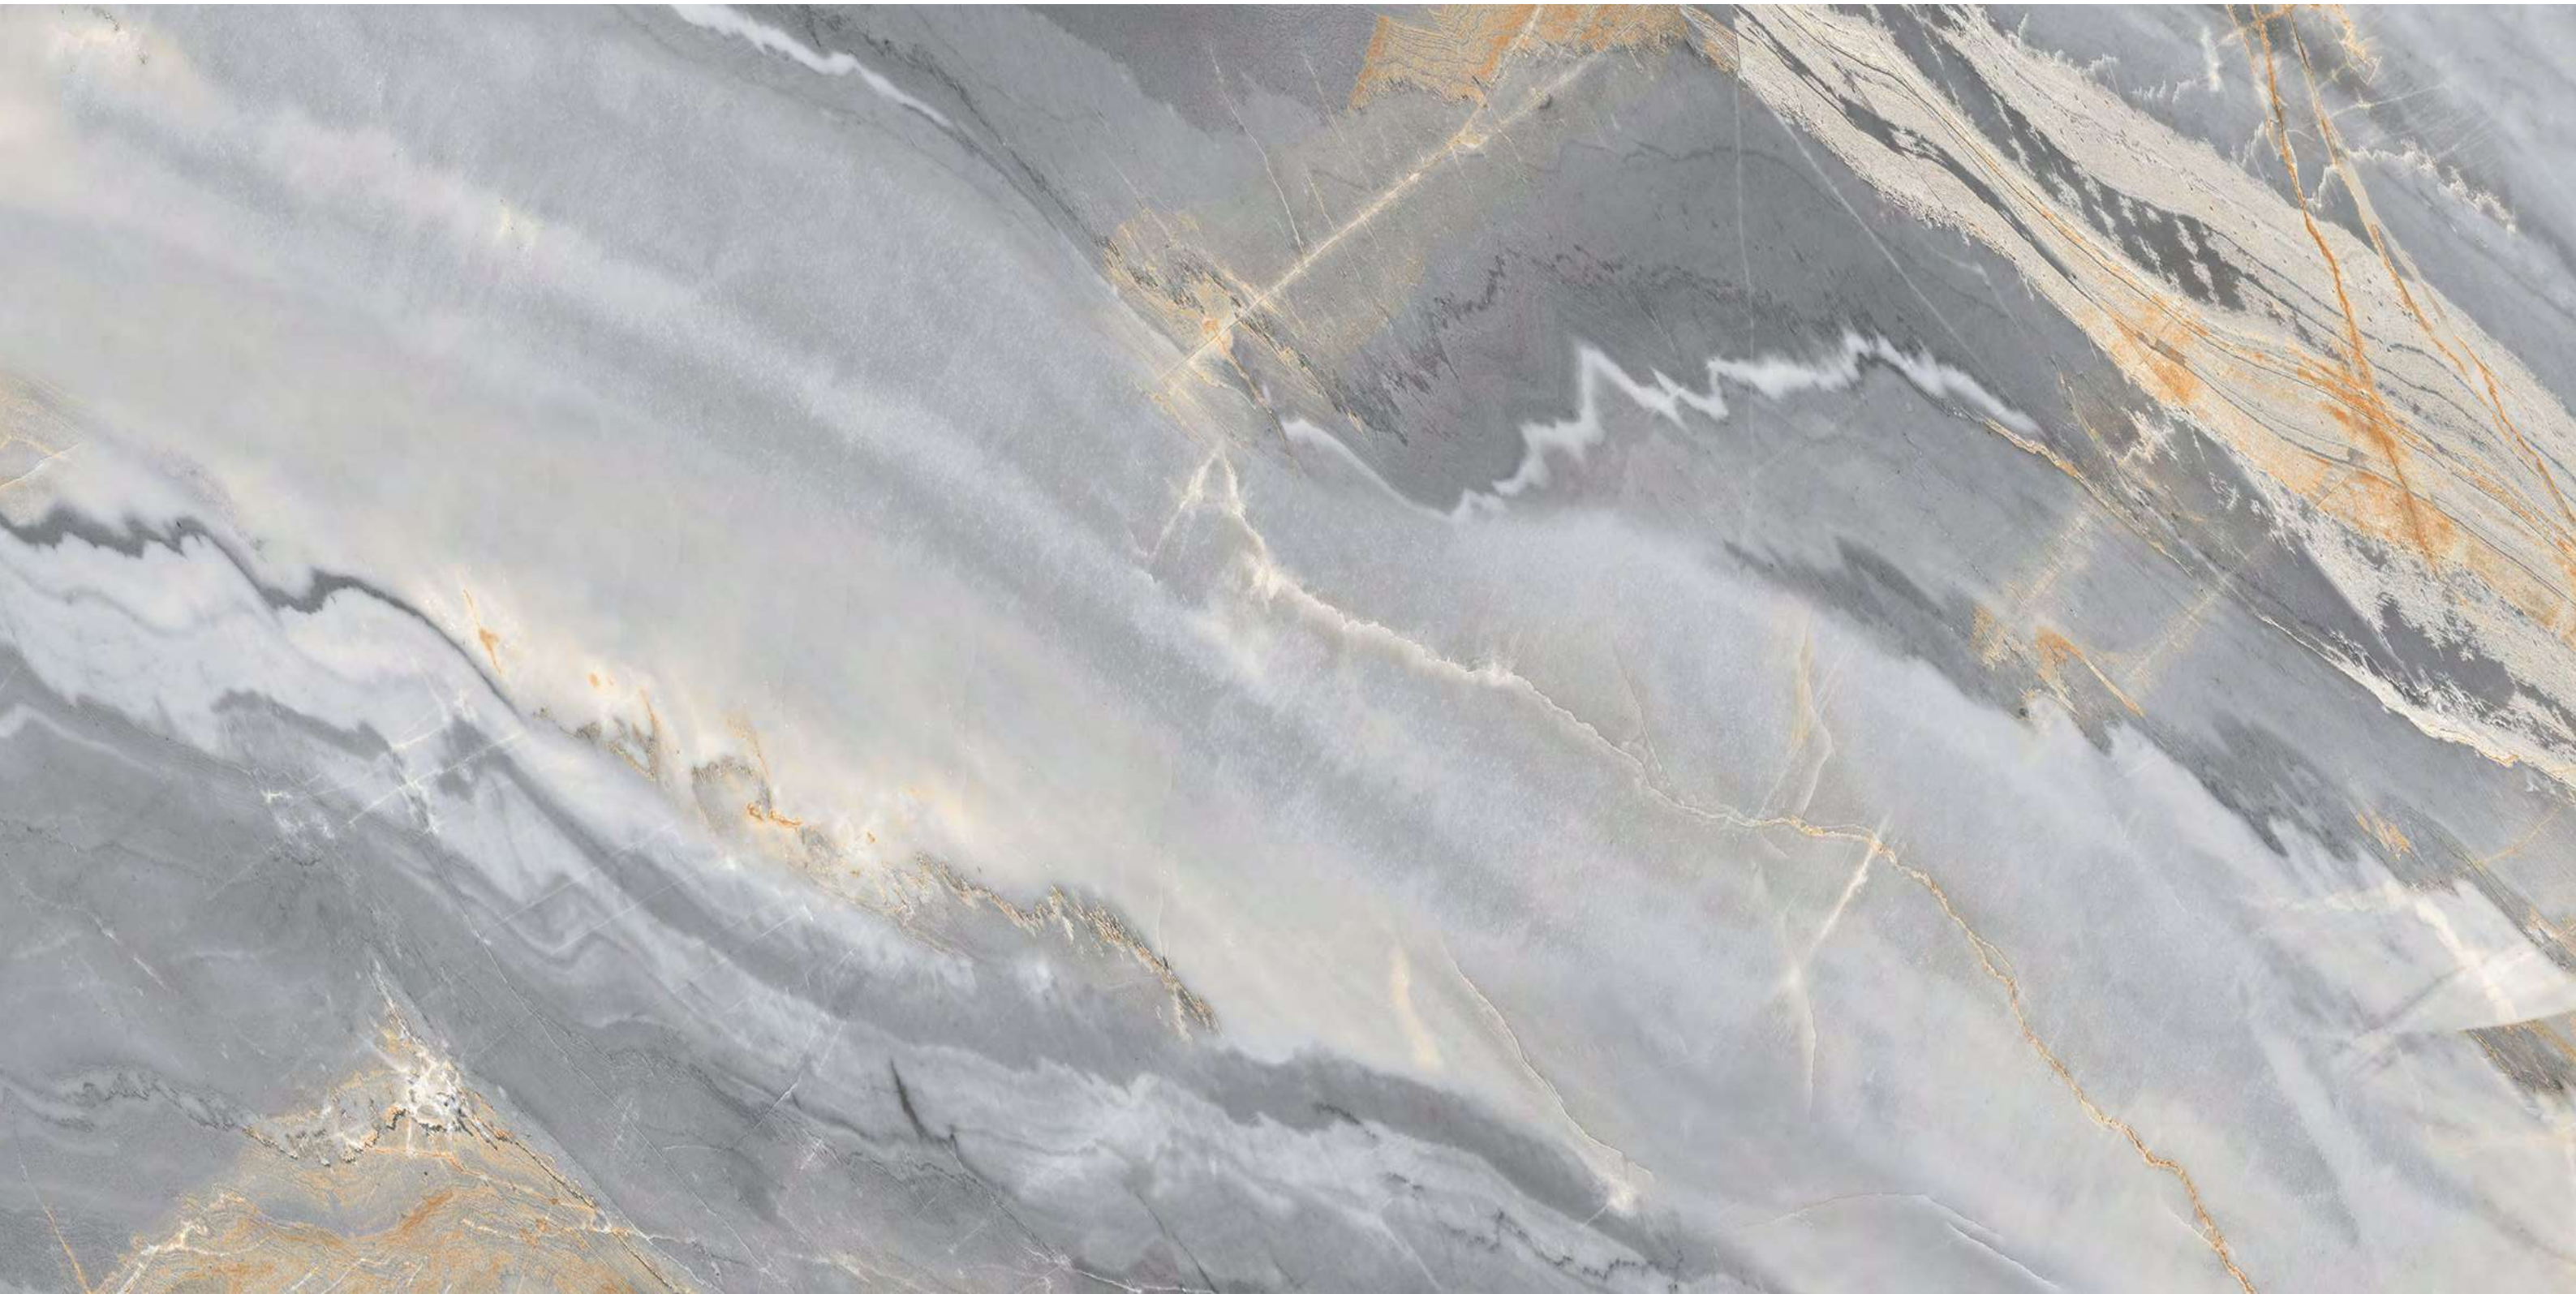

OCEANIC SERIES

OCEANIC GREY

Size :
60x120cm

Surface :
Polished

Random :
04

Color :
01

ONYX SERIES

ONYX RIALTO