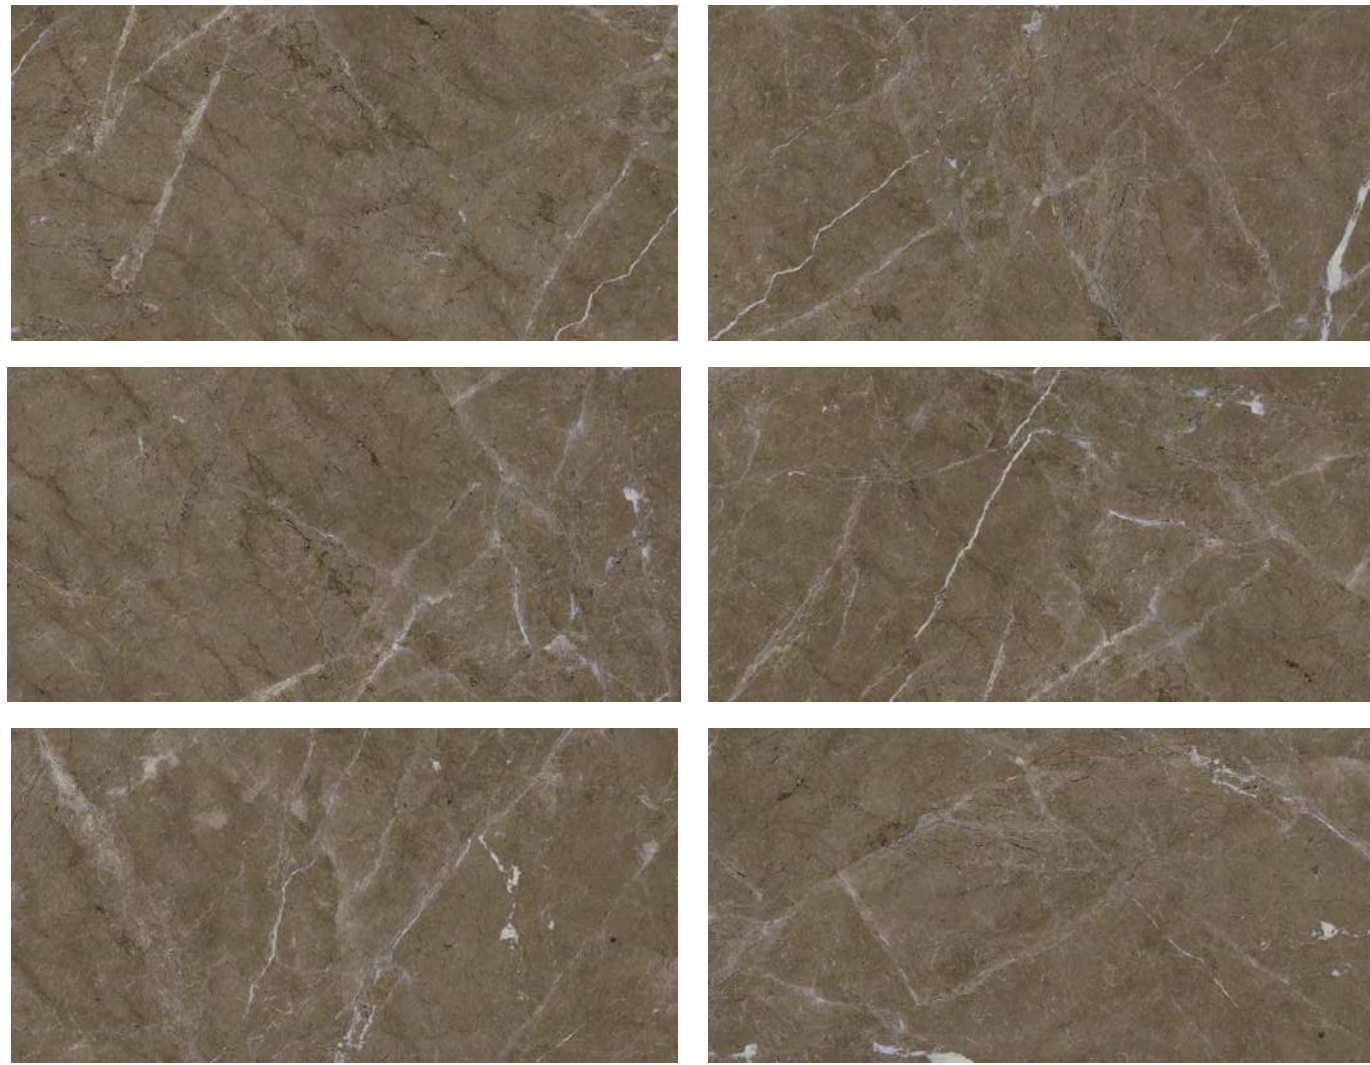

WINTER TAUPE

WINTER VERDE

Size :
60x120cm

Surface :
Polished

Random :
06

Color :
05

Refined cozy atmospheres.

TECHNICAL

SPECIFICATION

TECHNICAL SPECIFICATION

SRNO.	CHARACTERISTICS	ISO TEST METHODS	TILES REQUIREMENT AS PER ISO 13006 : 2012 GROUP B LLB	Our Values
DIMENSION & SURFACE QUALITY				
1	Deviation in length & Width	ISO 10545-2	± 1 MM	± 0.2 MM
2	Deviation in Thickness	ISO 10545-2	± 0.5 MM	± 0.3 MM
3	Straightness Of sides	ISO 10545-2	± 0.8 MM	± 0.4 MM
4	Rectangularity	ISO 10545-2	± 1.5 MM	± 0.6 MM
5	Surface Flatness	ISO 10545-2	± 1.8 MM	± 0.7 MM
PHYSICAL & THERMAL PROPERTIES				
1	Water Absorption	ISO 10545-3	<0.50%	< 0.10%
2	Mohs Hardness	EN-101	Min.5	Min.5
3	Flexural Strength	ISO 10545-4	>35N/mm2	>38N/mm2
4	Skid Resistance	ISO 10545-17	>0.4	>0.4
5	Breaking Strength	ISO 10545-11	>1113N	>1800N
6	Frost Resistance	ISO 10545-12	Frost Proof	Frost Proof
7	Thermal Shock Resistance	ISO 10545-9	No Damage	No Damage
8	Moisture Expansion	ISO 10545-10	Nil	Nil
9	Resistance to surface Abrasion	ISO 10545-7	Abrasion class shall be specified by the manufacturer	PEI III

CHEMICAL PROPERTIES

1	Chemicals Resistance	ISO 10545-13	No Damage	No Damage
2	Color Resistance	ISO 10545-16	No Damage	No Damage
3	Stain Resistance	ISO 10545-14	Resistant	Resistant

PACKAGING DETAIL

SIZE	PCS./BOX	SQM./BOX	APPROX WEIGHT/BOX	THICKNESS
60x120CM	2	1.44	27.5 KG	8.5 MM