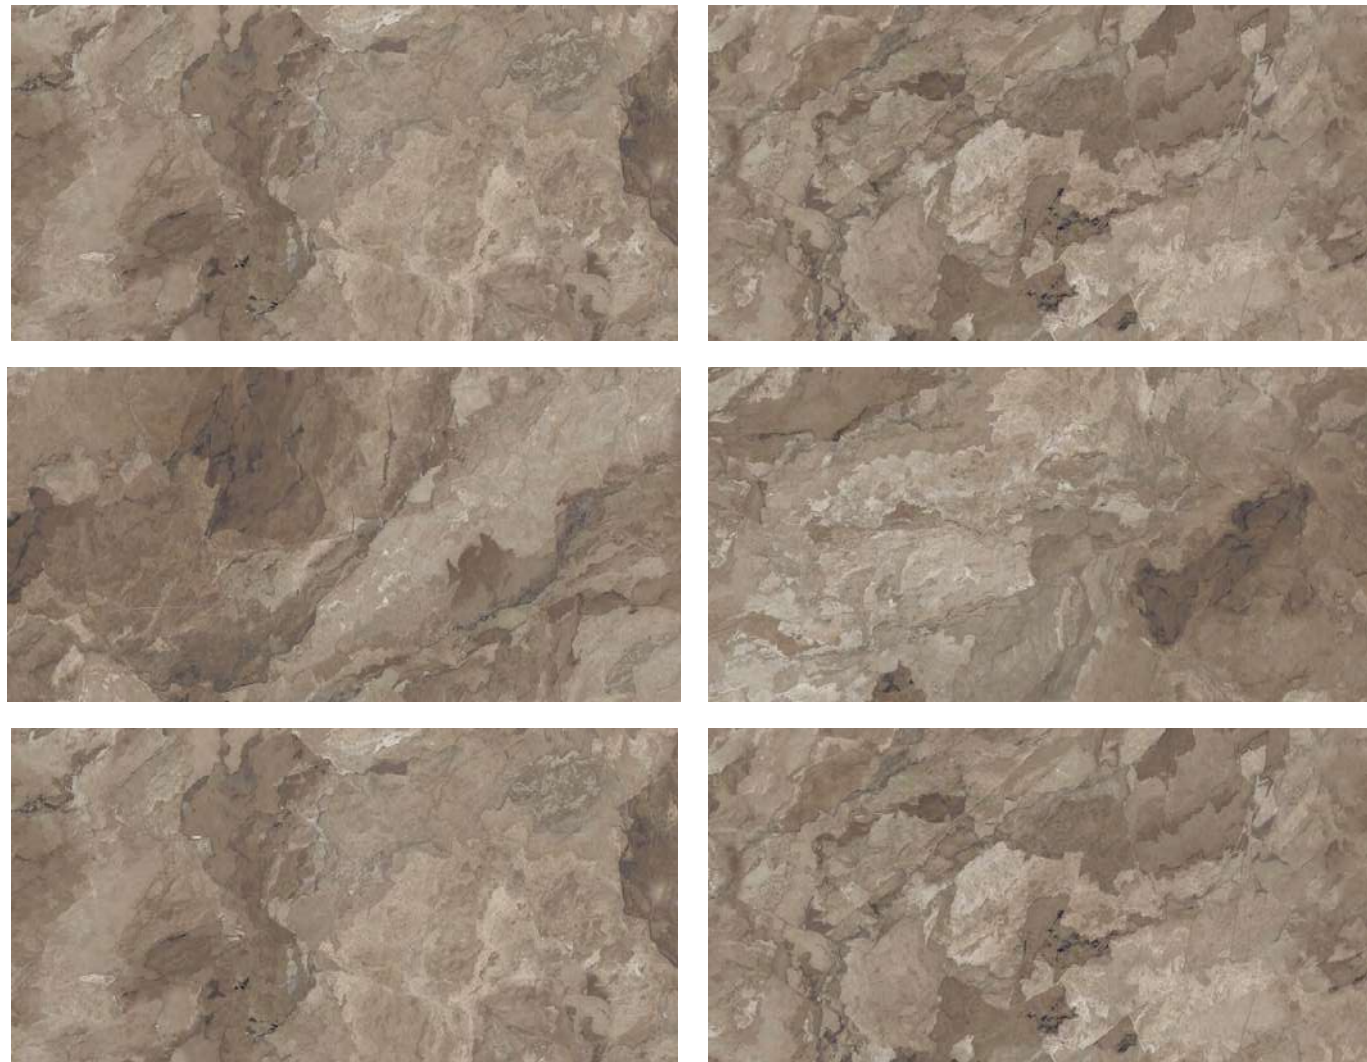

TEMPEST BROWN

TEMPEST SILVER

Size :
60x120cm

Surface :
Polished

Random :
04

Color :
02

Design accents on authentic surfaces.