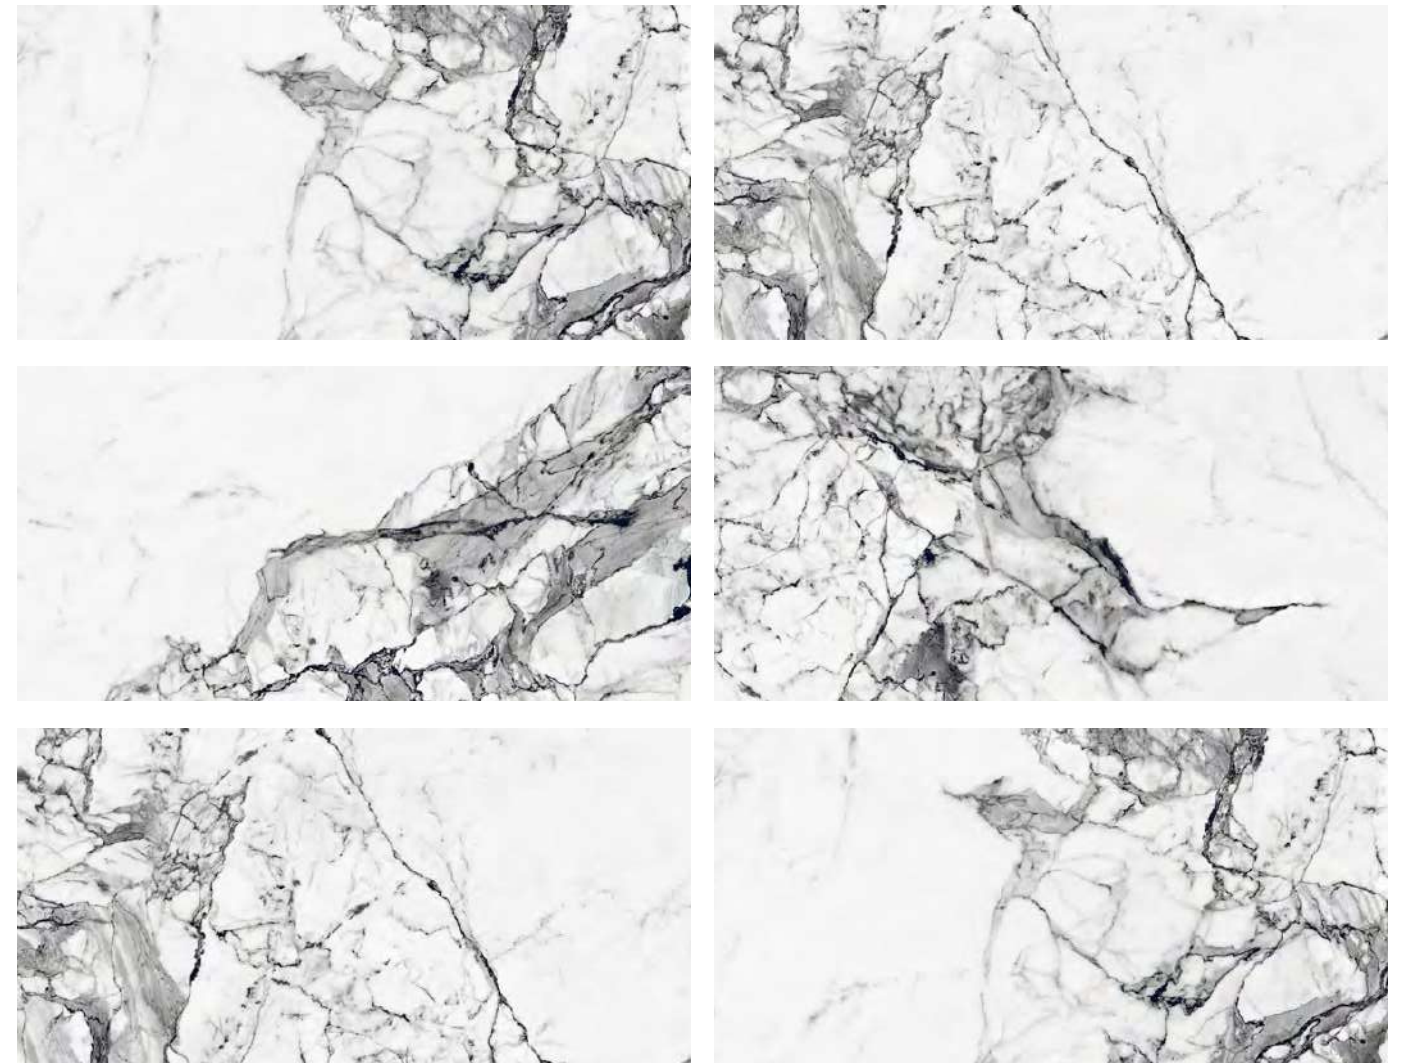

STELLAR STATUIRO

Size :
60x120cm

Surface :
Polished

Random :
05

Color :
01