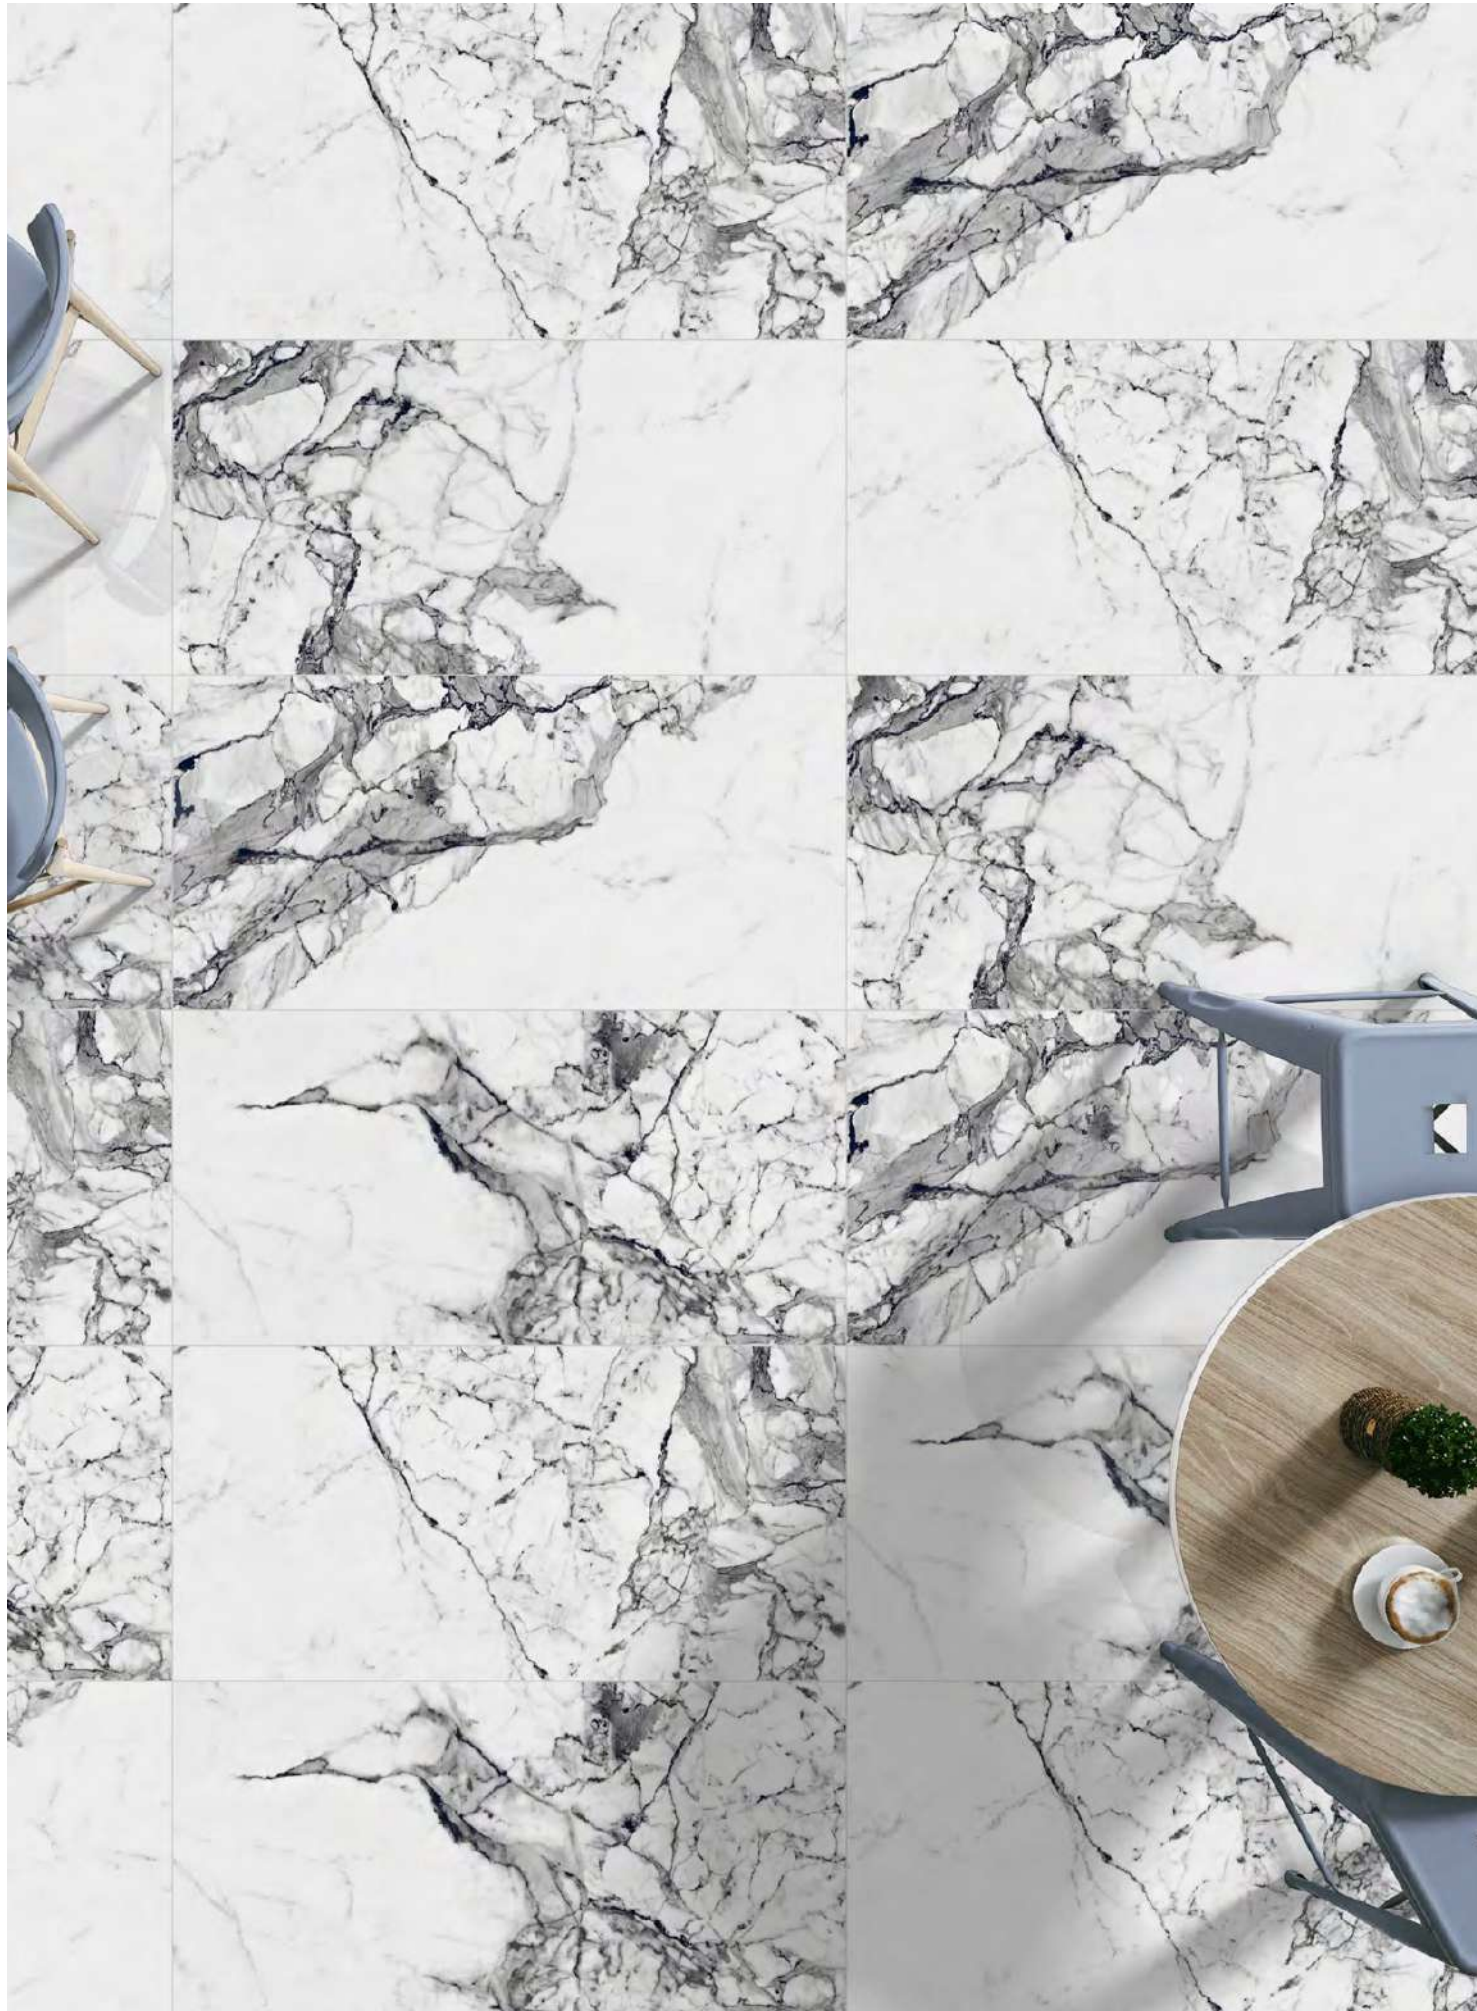

STELLAR STATUIRO

Size :
60x120cm

Surface :
Polished

Random :
05

Color :
01