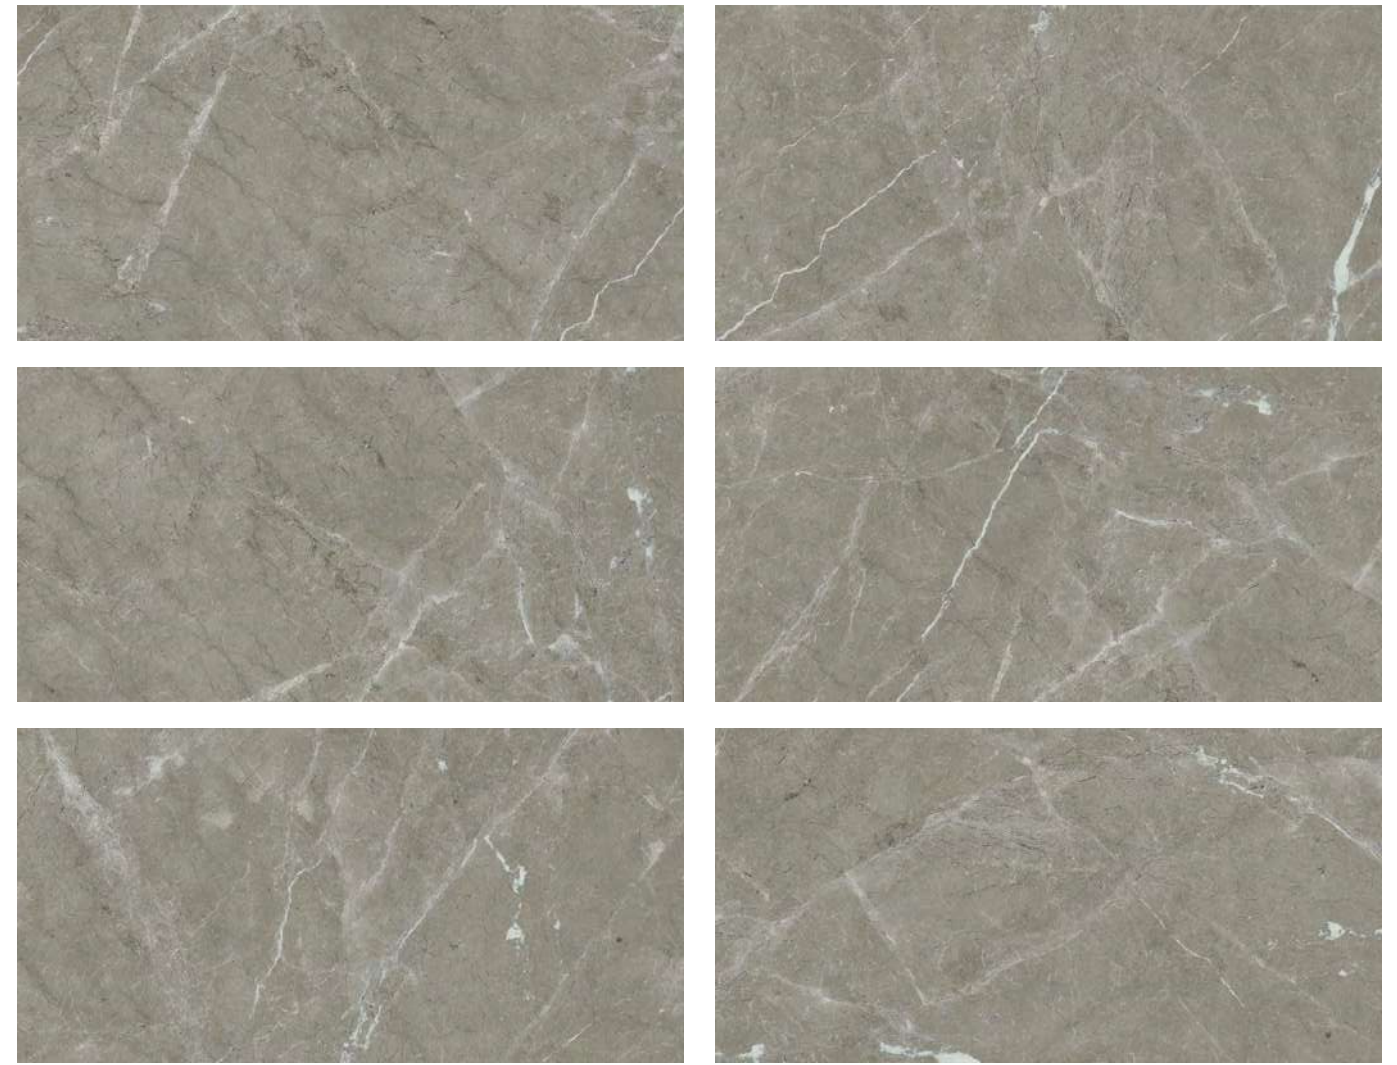

WINTER TAUPE

WINTER VERDE

Size :
60x120cm

Surface :
Polished

Random :
06

Color :
05

Refined cozy atmospheres.

TECHNICAL

SPECIFICATION

TECHNICAL SPECIFICATION

SRNO.	CHARACTERISTICS	ISO TEST METHODS	TILES REQUIREMENT AS PER ISO 13006 : 2012 GROUP B LLB	Our Values
DIMENSION & SURFACE QUALITY				
1	Deviation in length & Width	ISO 10545-2	± 1 MM	± 0.2 MM
2	Deviation in Thickness	ISO 10545-2	± 0.5 MM	± 0.3 MM
3	Straightness Of sides	ISO 10545-2	± 0.8 MM	± 0.4 MM
4	Rectangularity	ISO 10545-2	± 1.5 MM	± 0.6 MM
5	Surface Flatness	ISO 10545-2	± 1.8 MM	± 0.7 MM
PHYSICAL & THERMAL PROPERTIES				
1	Water Absorption	ISO 10545-3	<0.50%	< 0.10%
2	Mohs Hardness	EN-101	Min.5	Min.5
3	Flexural Strength	ISO 10545-4	>35N/mm2	>38N/mm2
4	Skid Resistance	ISO 10545-17	>0.4	>0.4
5	Breaking Strength	ISO 10545-11	>1113N	>1800N
6	Frost Resistance	ISO 10545-12	Frost Proof	Frost Proof
7	Thermal Shock Resistance	ISO 10545-9	No Damage	No Damage
8	Moisture Expansion	ISO 10545-10	Nil	Nil
9	Resistance to surface Abrasion	ISO 10545-7	Abrasion class shall be specified by the manufacturer	PEI III

CHEMICAL PROPERTIES

1	Chemicals Resistance	ISO 10545-13	No Damage	No Damage
2	Color Resistance	ISO 10545-16	No Damage	No Damage
3	Stain Resistance	ISO 10545-14	Resistant	Resistant

PACKAGING DETAIL

SIZE	PCS./BOX	SQM./BOX	APPROX WEIGHT/BOX	THICKNESS
60x120CM	2	1.44	27.5 KG	8.5 MM