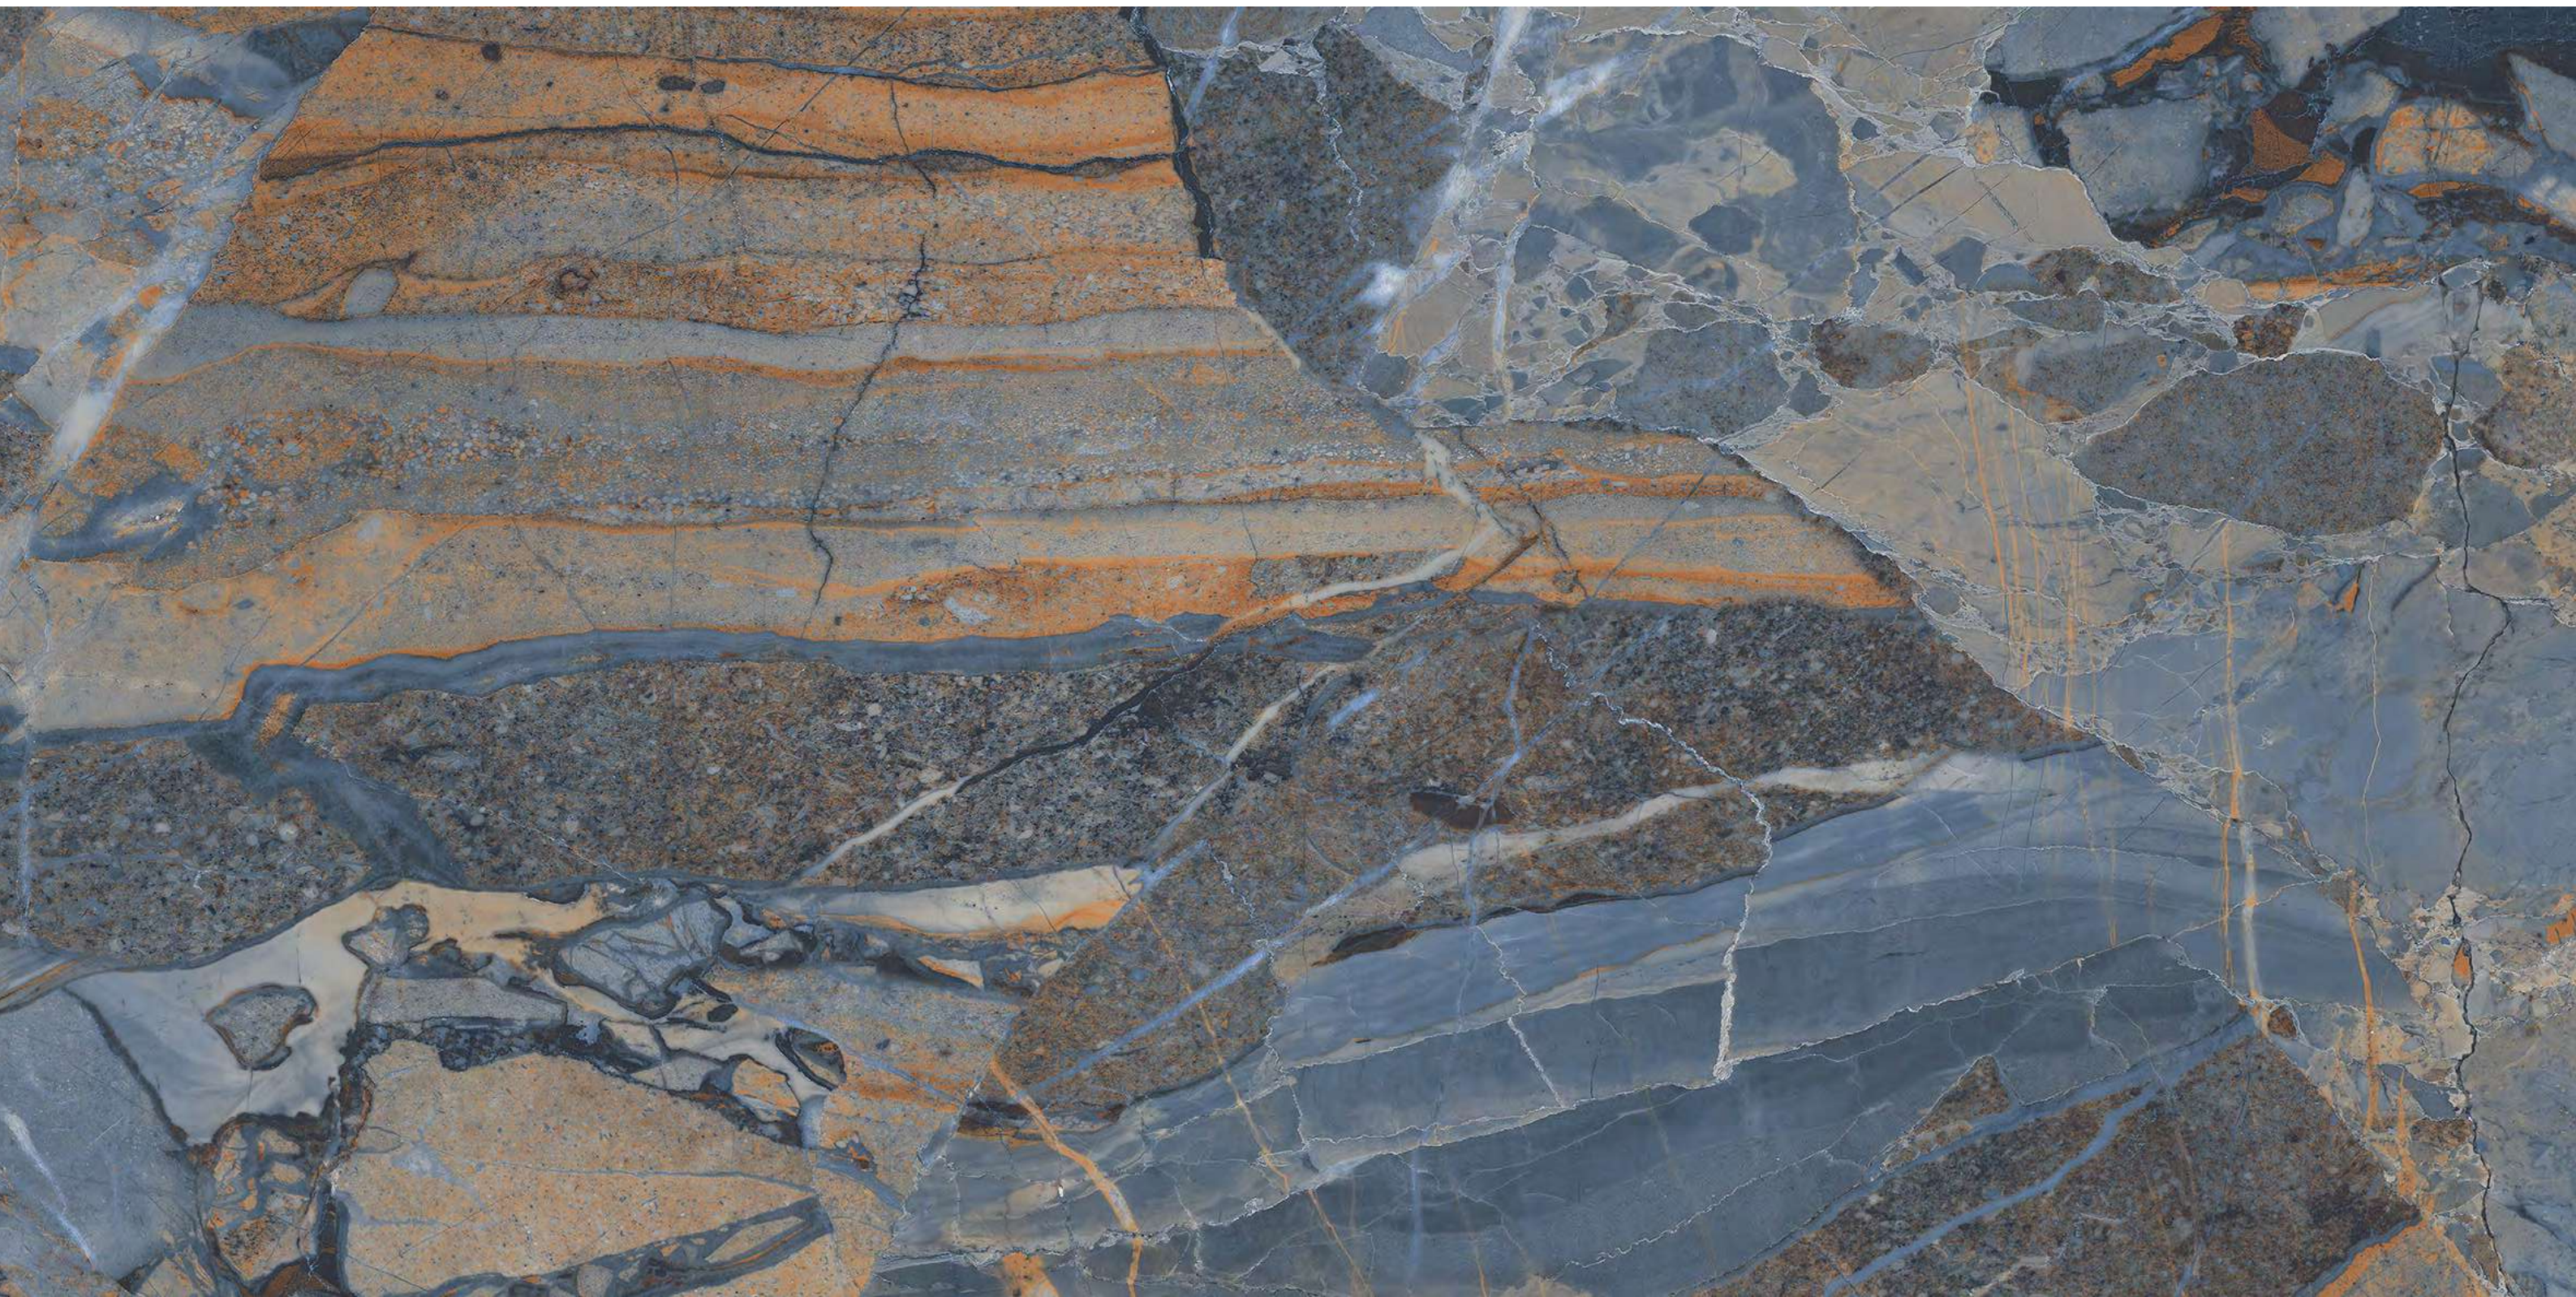

ASPIRE SERIES