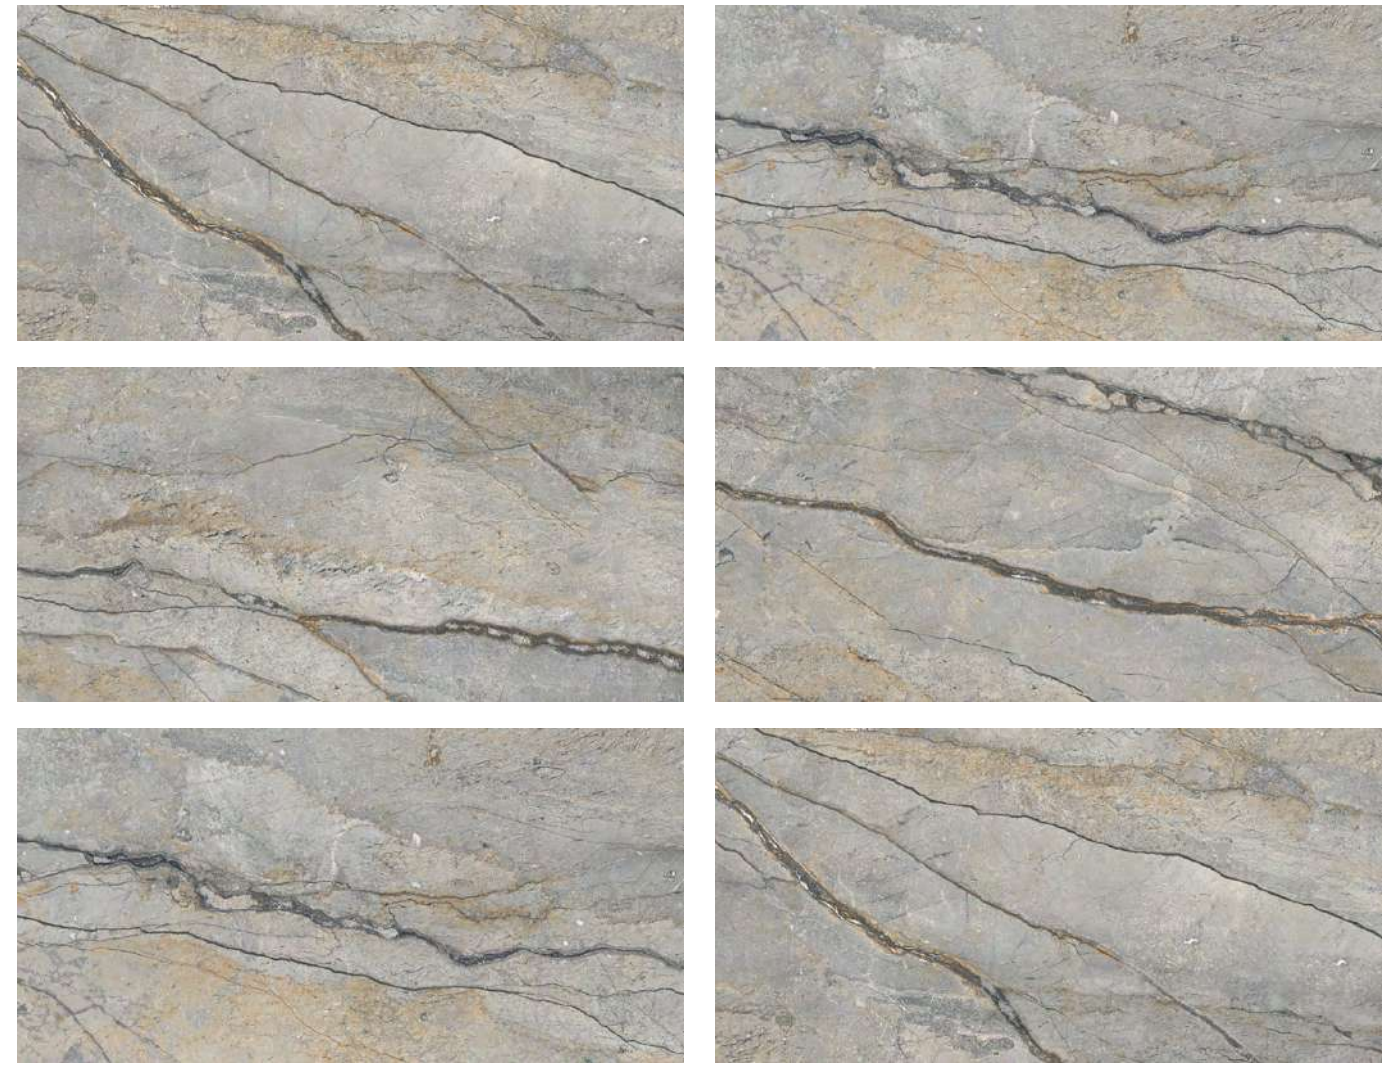

TRINITY SERIES

60x120cm, Polished

TRINITY
BONE

Expressive graphics & design
details.

TRINITY BONE

TRINITY ASH

Size :
60x120cm

Surface :
Polished