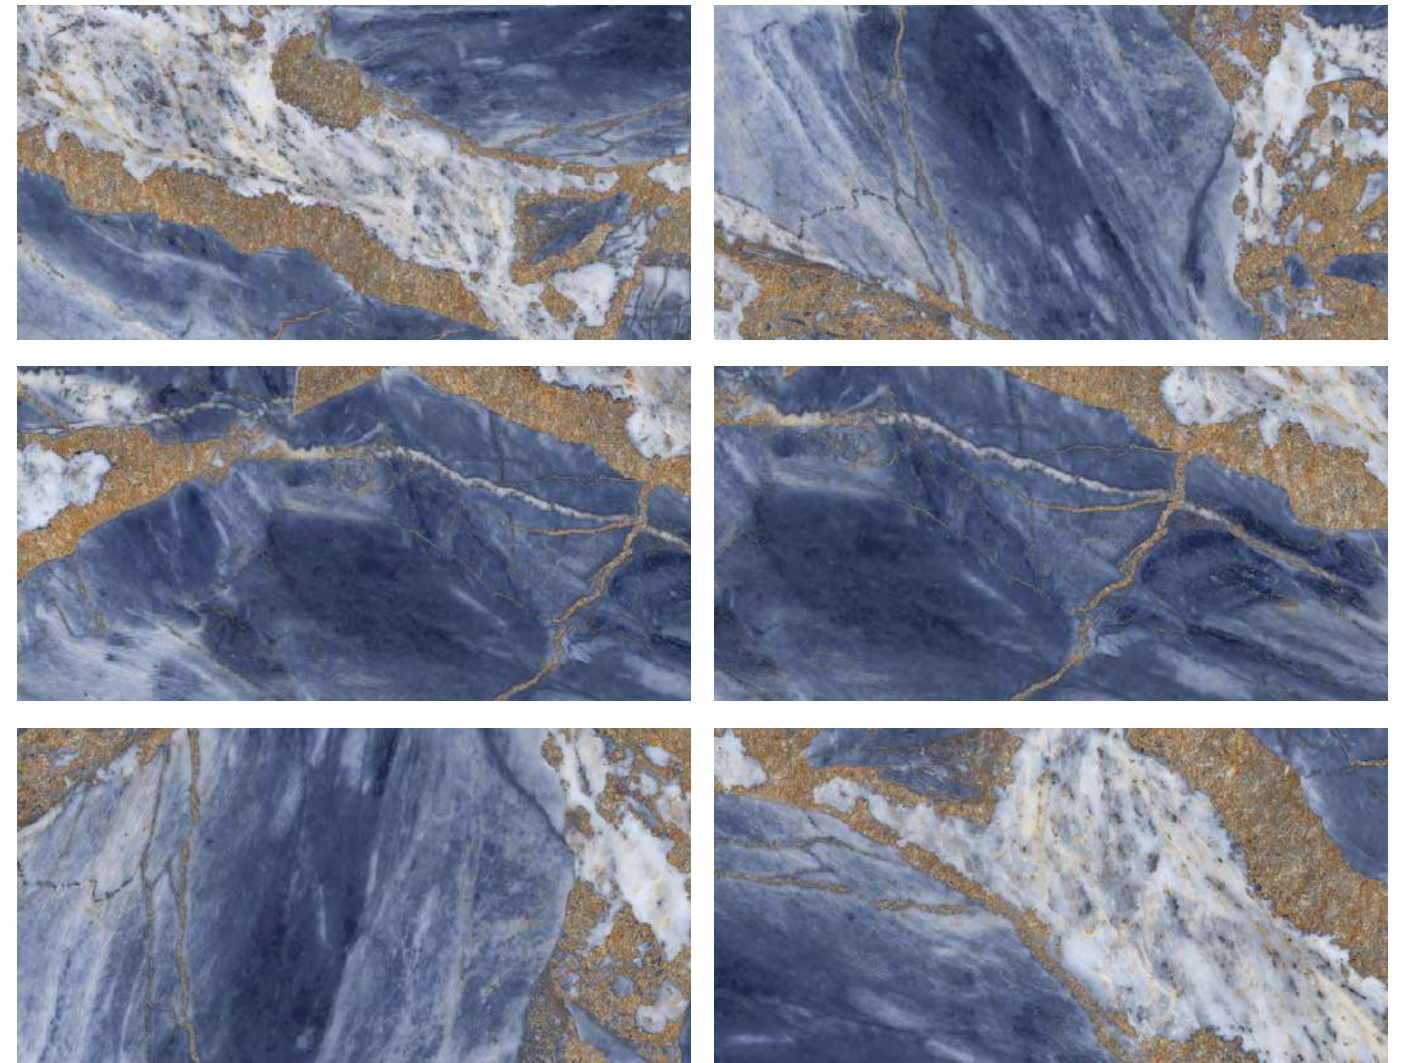

NEON BLUE

Size :
60x120cm

Surface :
Polished

Random :
06

Color :
01