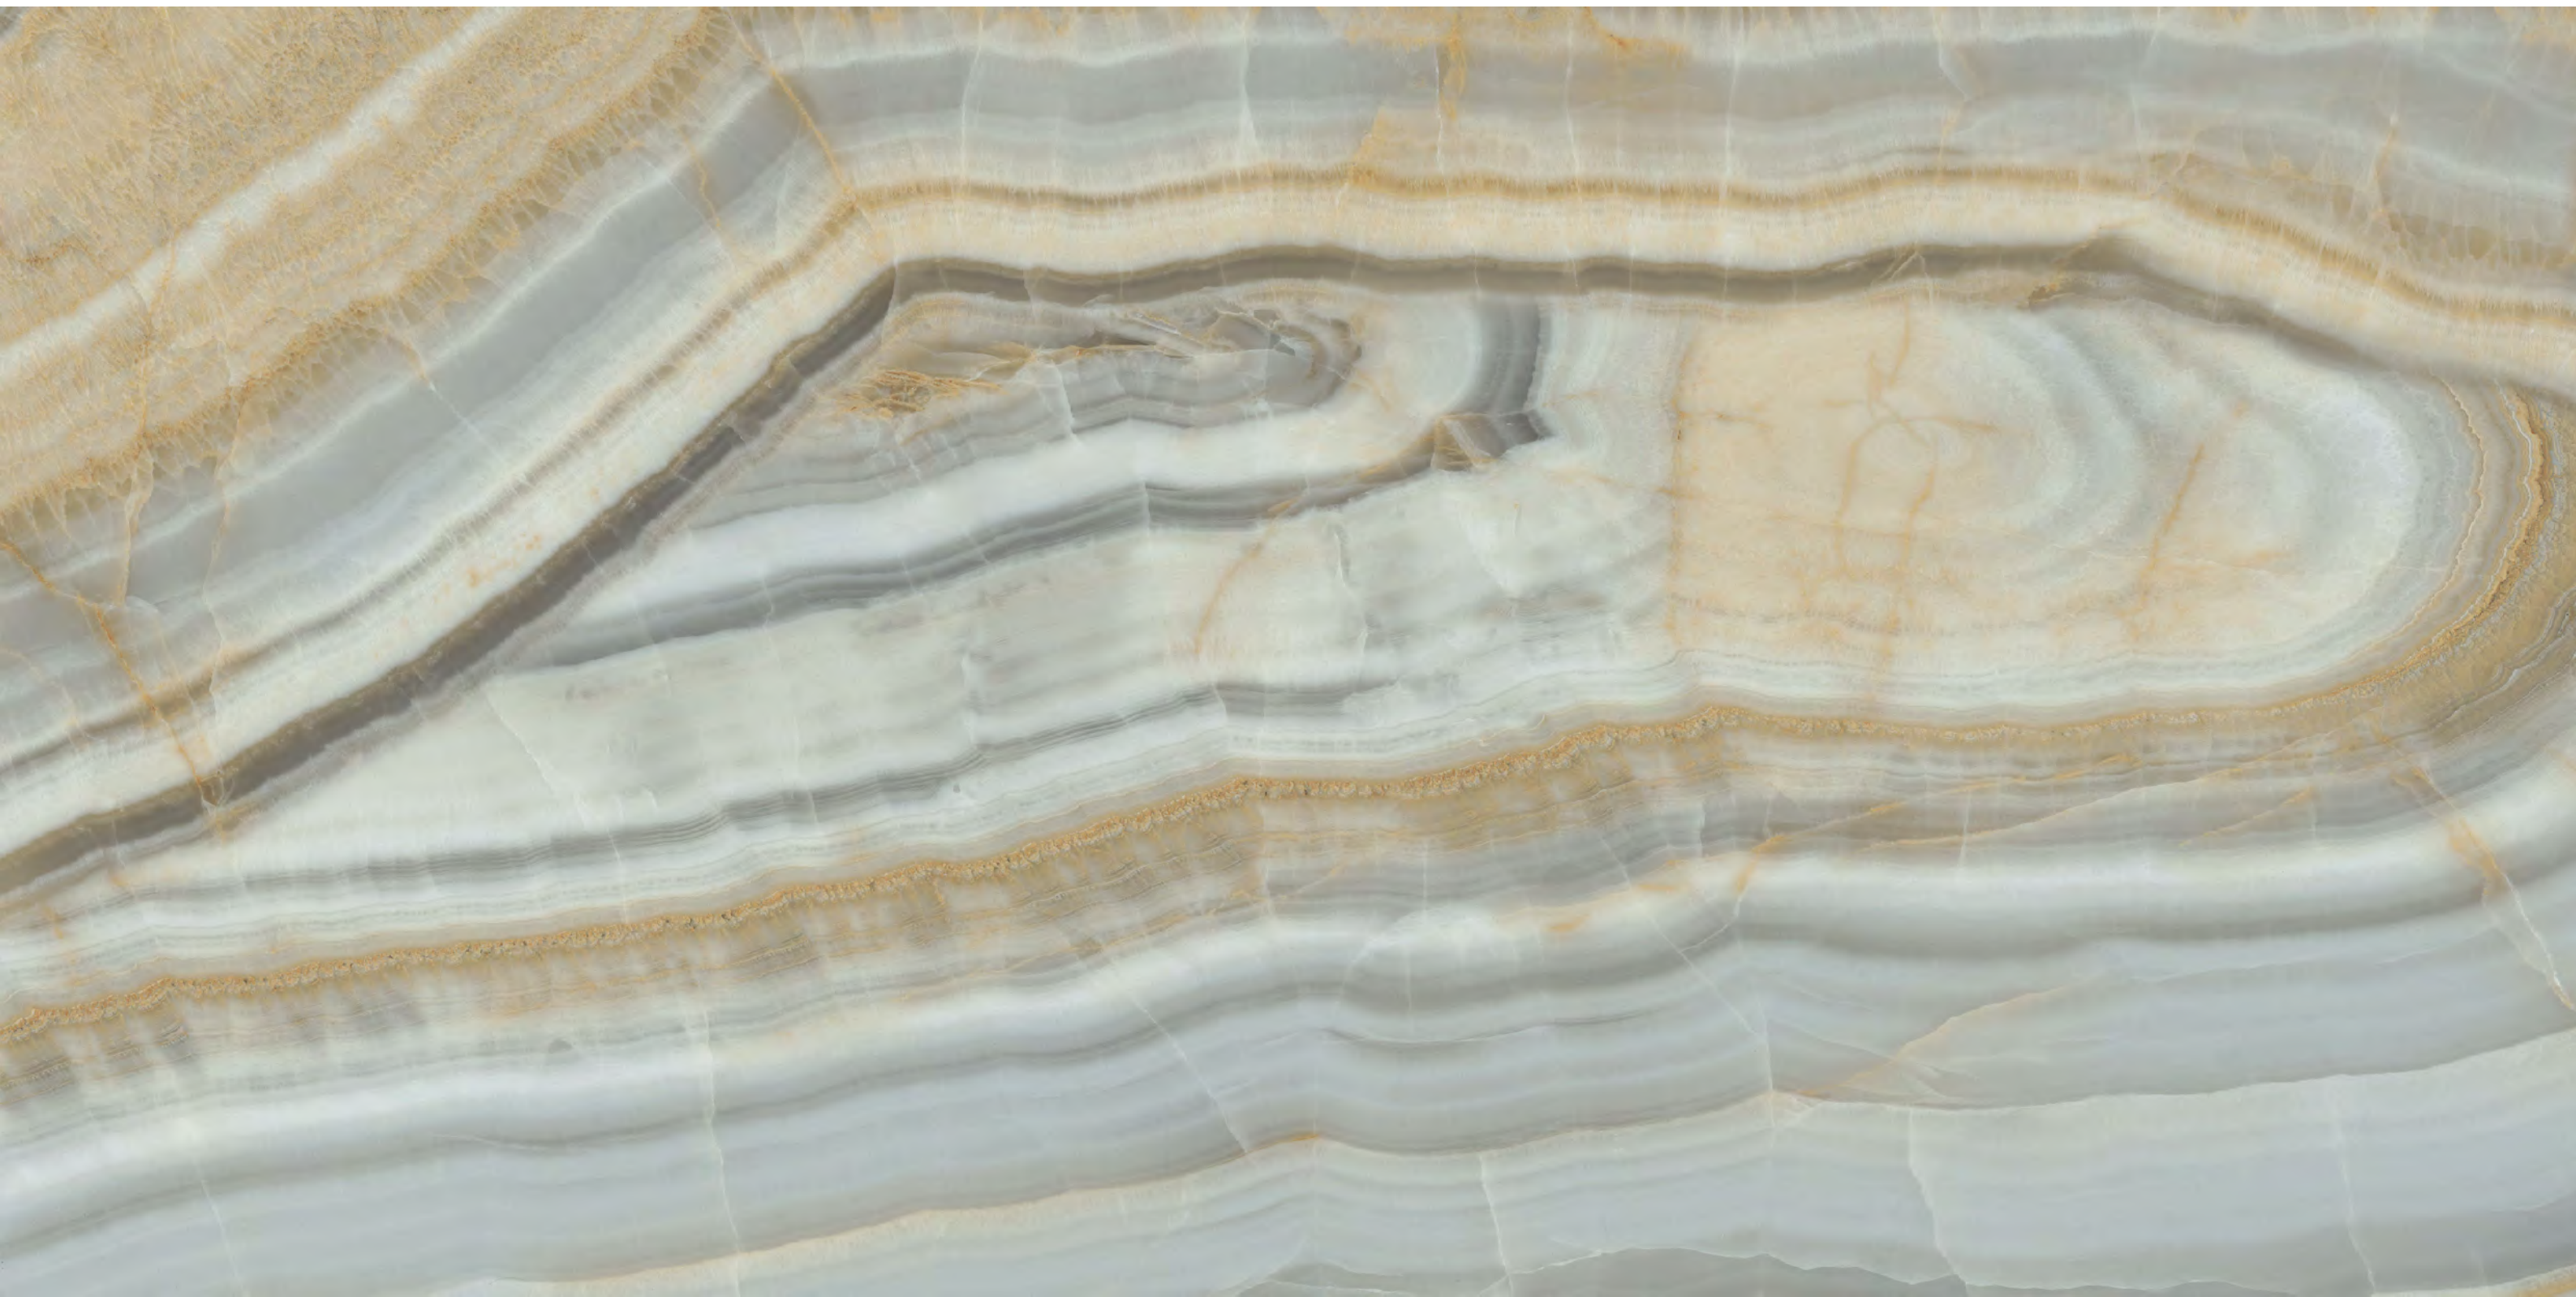

RAINBOW SERIES