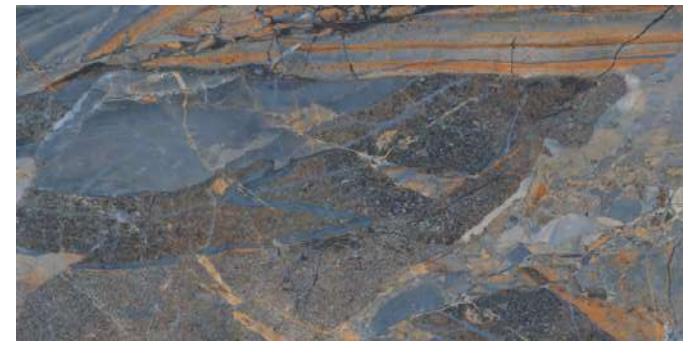

ASPIRE BLUE

Size :
60x120cm

Surface :
Polished

Random :
04

Color :
01