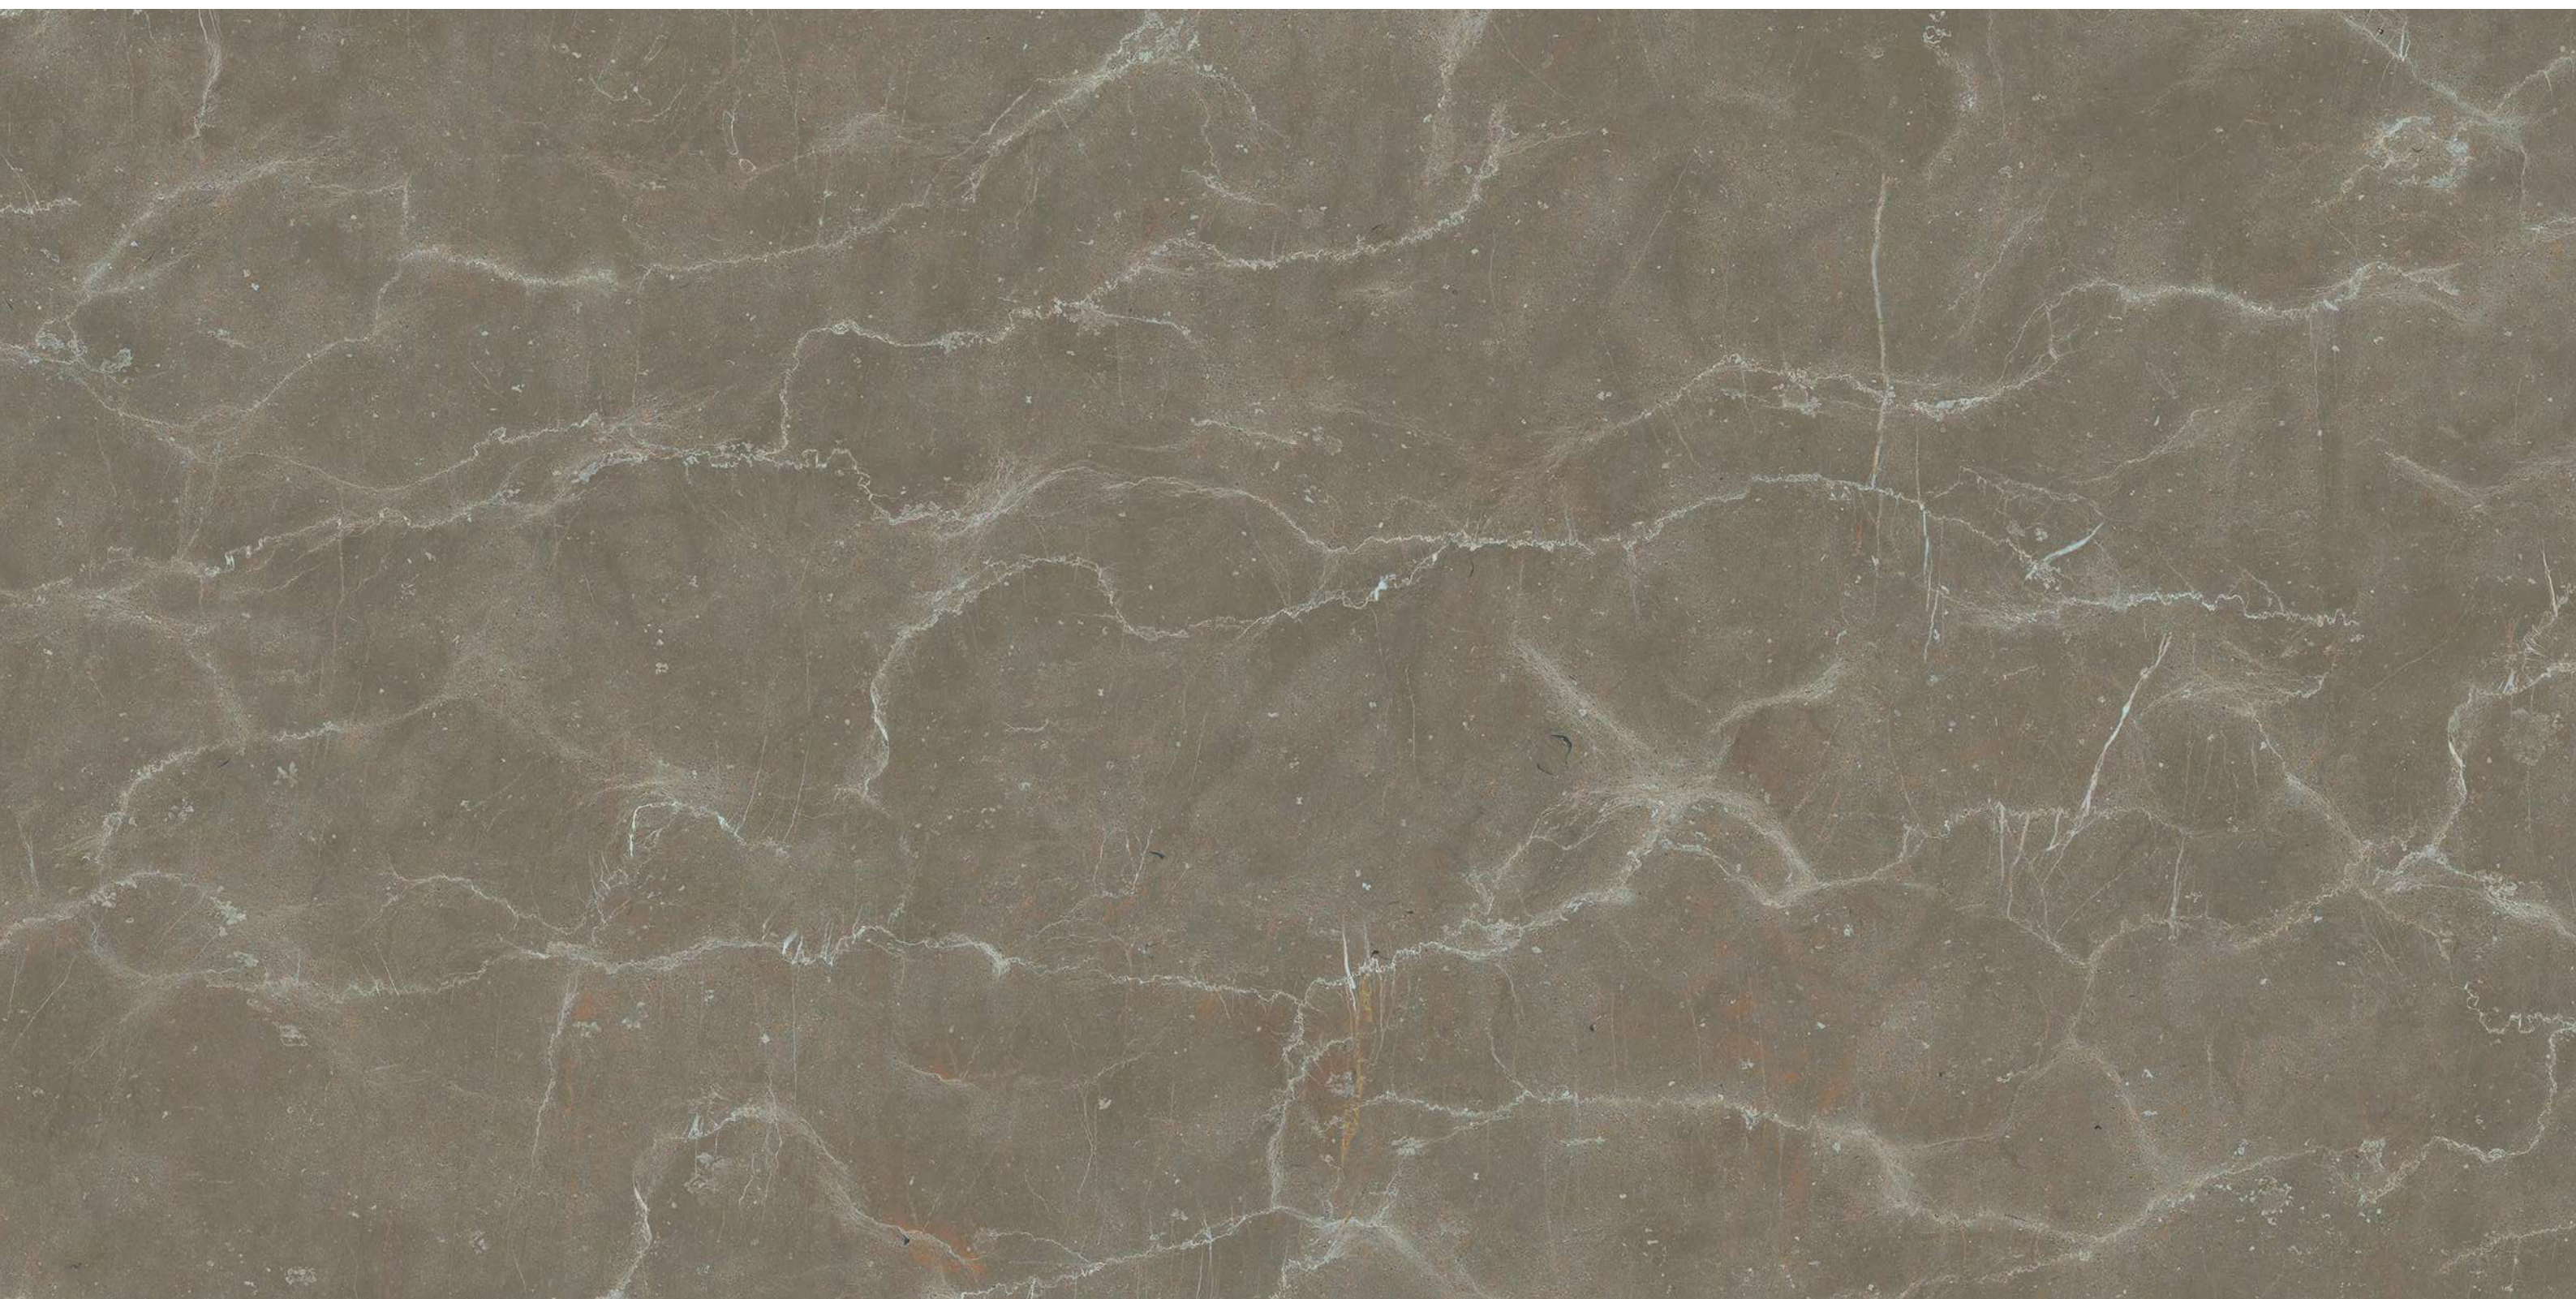

HARMONY SERIES