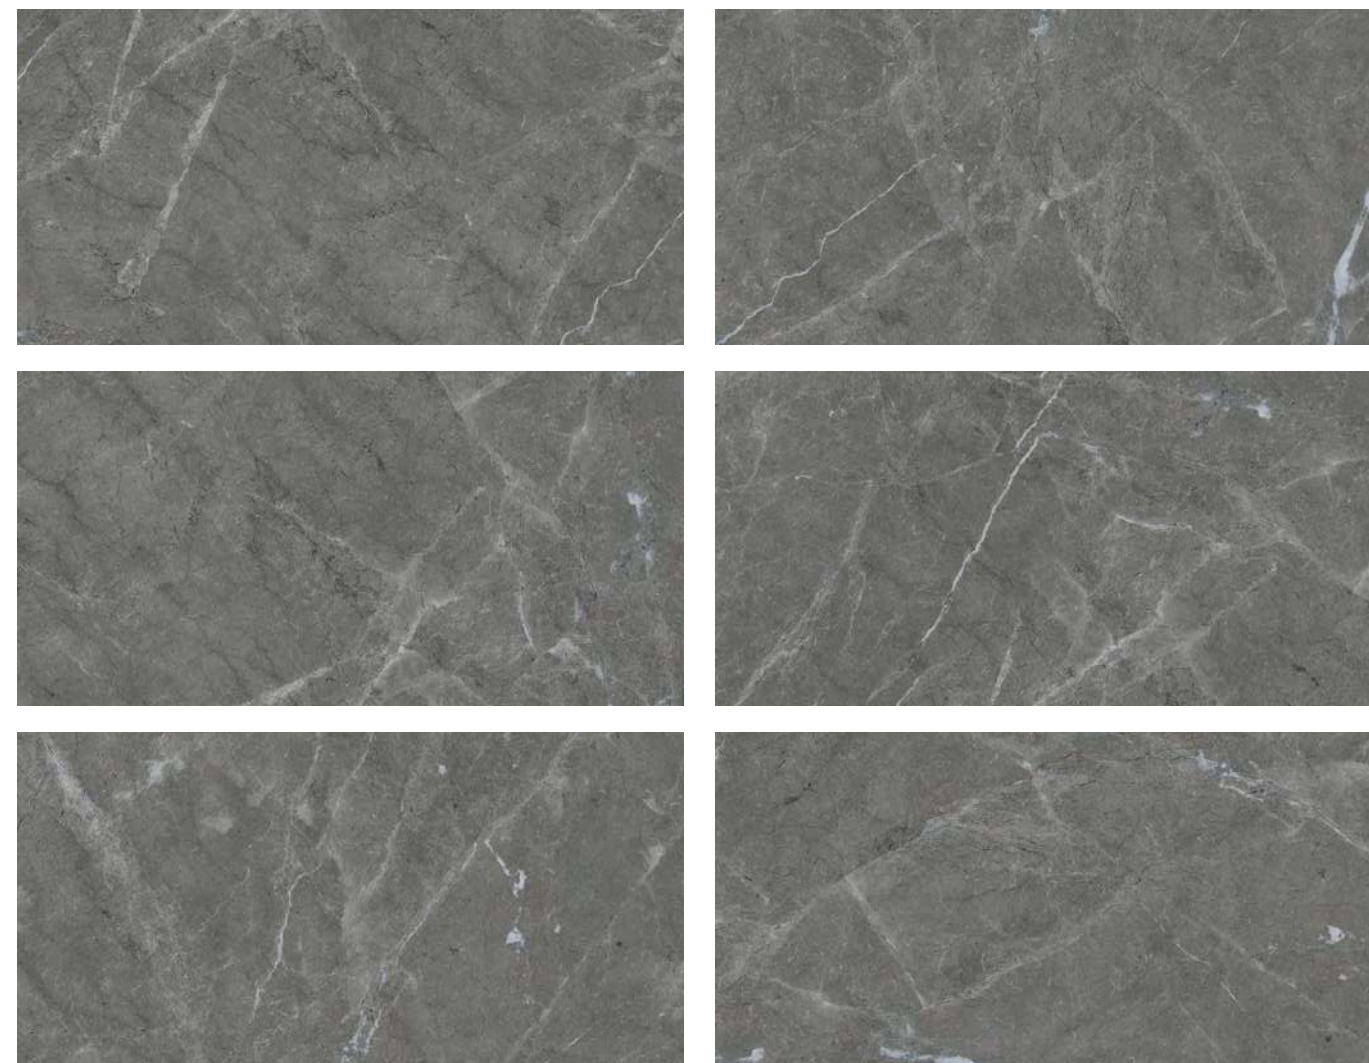

WINTER SERIES

WINTER CREMA

Size :
60x120cm

Surface :
Polished

Random :
06

Color :
05

WINTER BIANCO

WINTER GREY