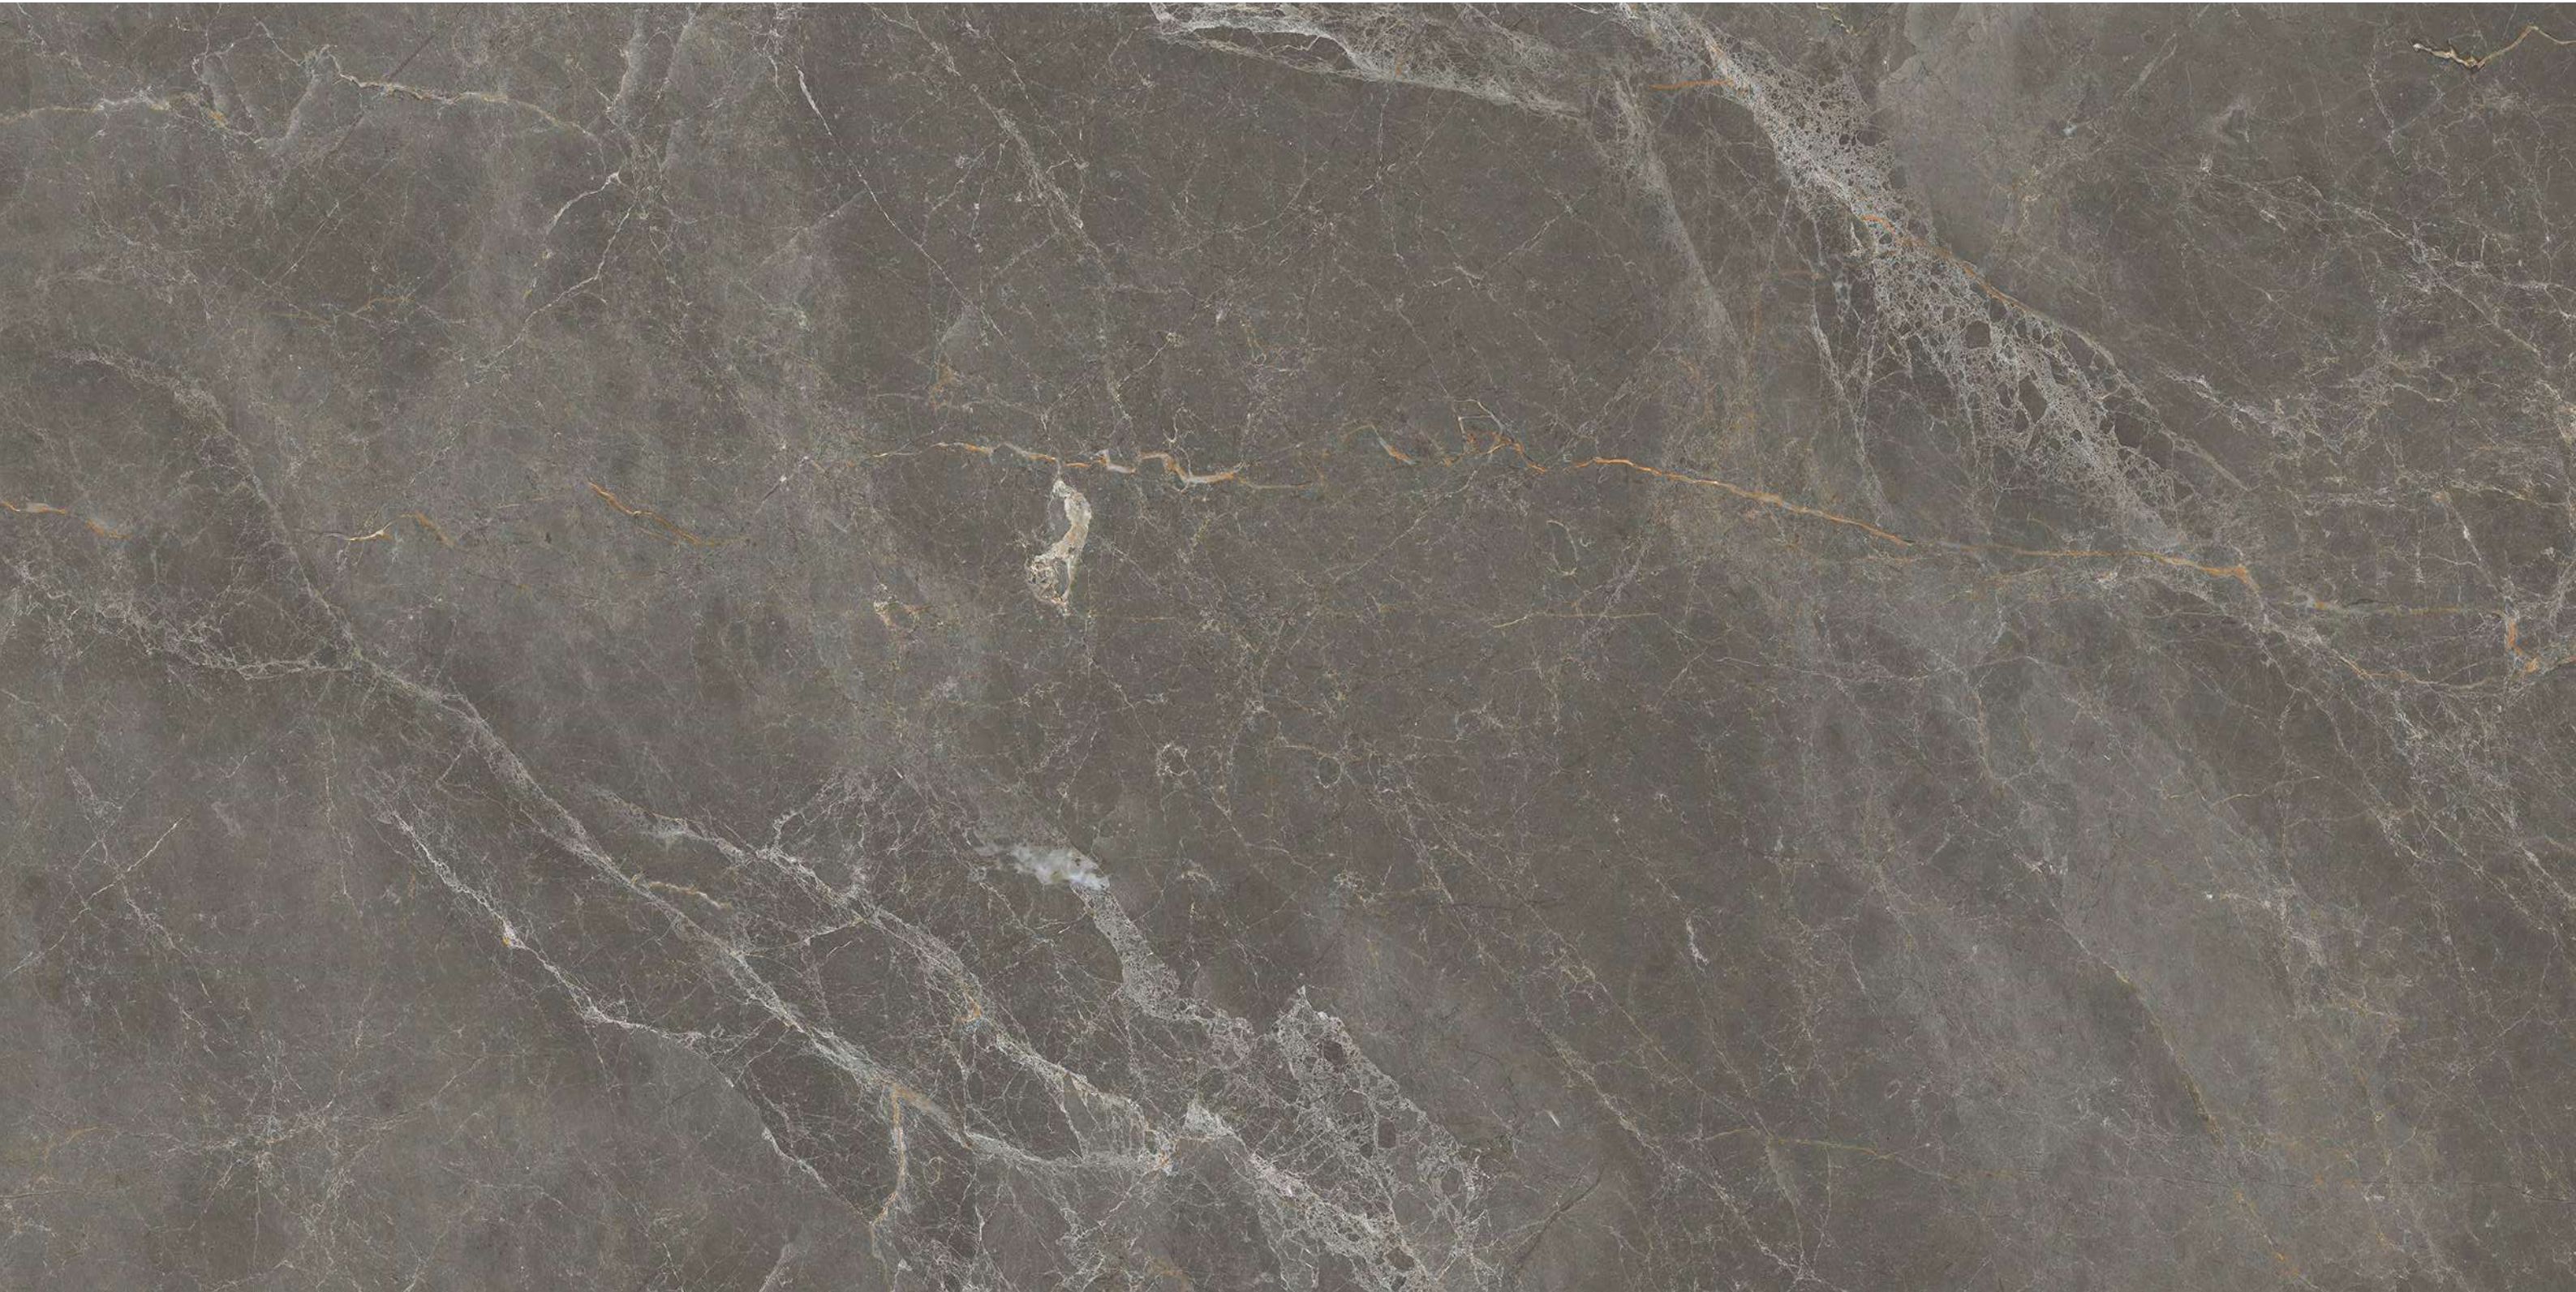

ITALIA SERIES