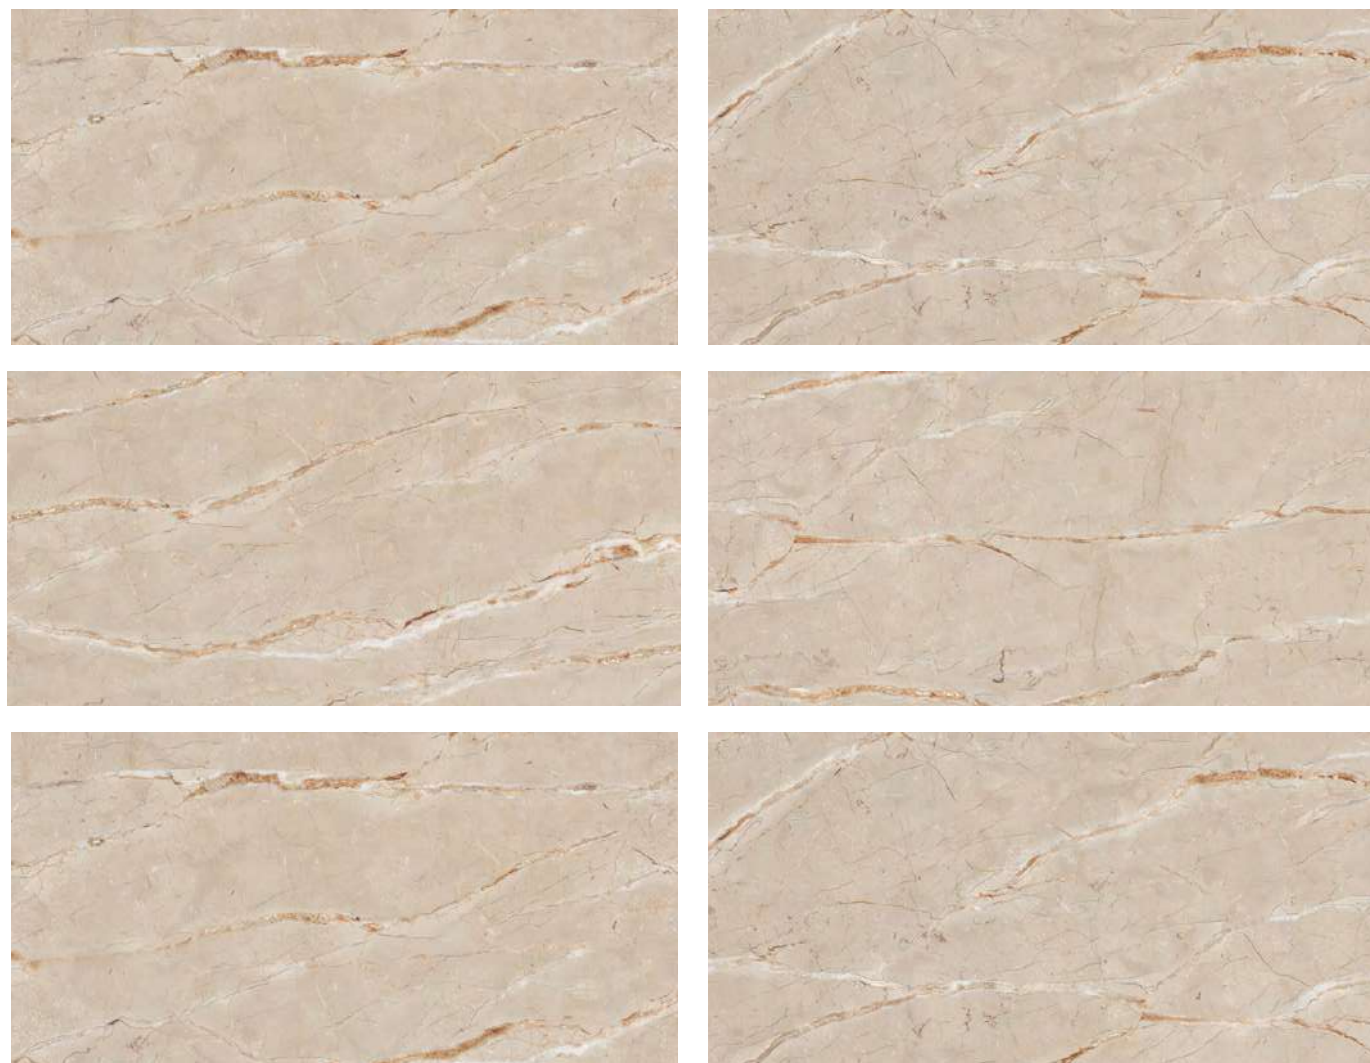

PARADISE BEIGE

PARADISE BIANCO

Size :
60x120cm

Surface :
Polished

Random :
04

Color :
02

Glamorous intimate spaces.