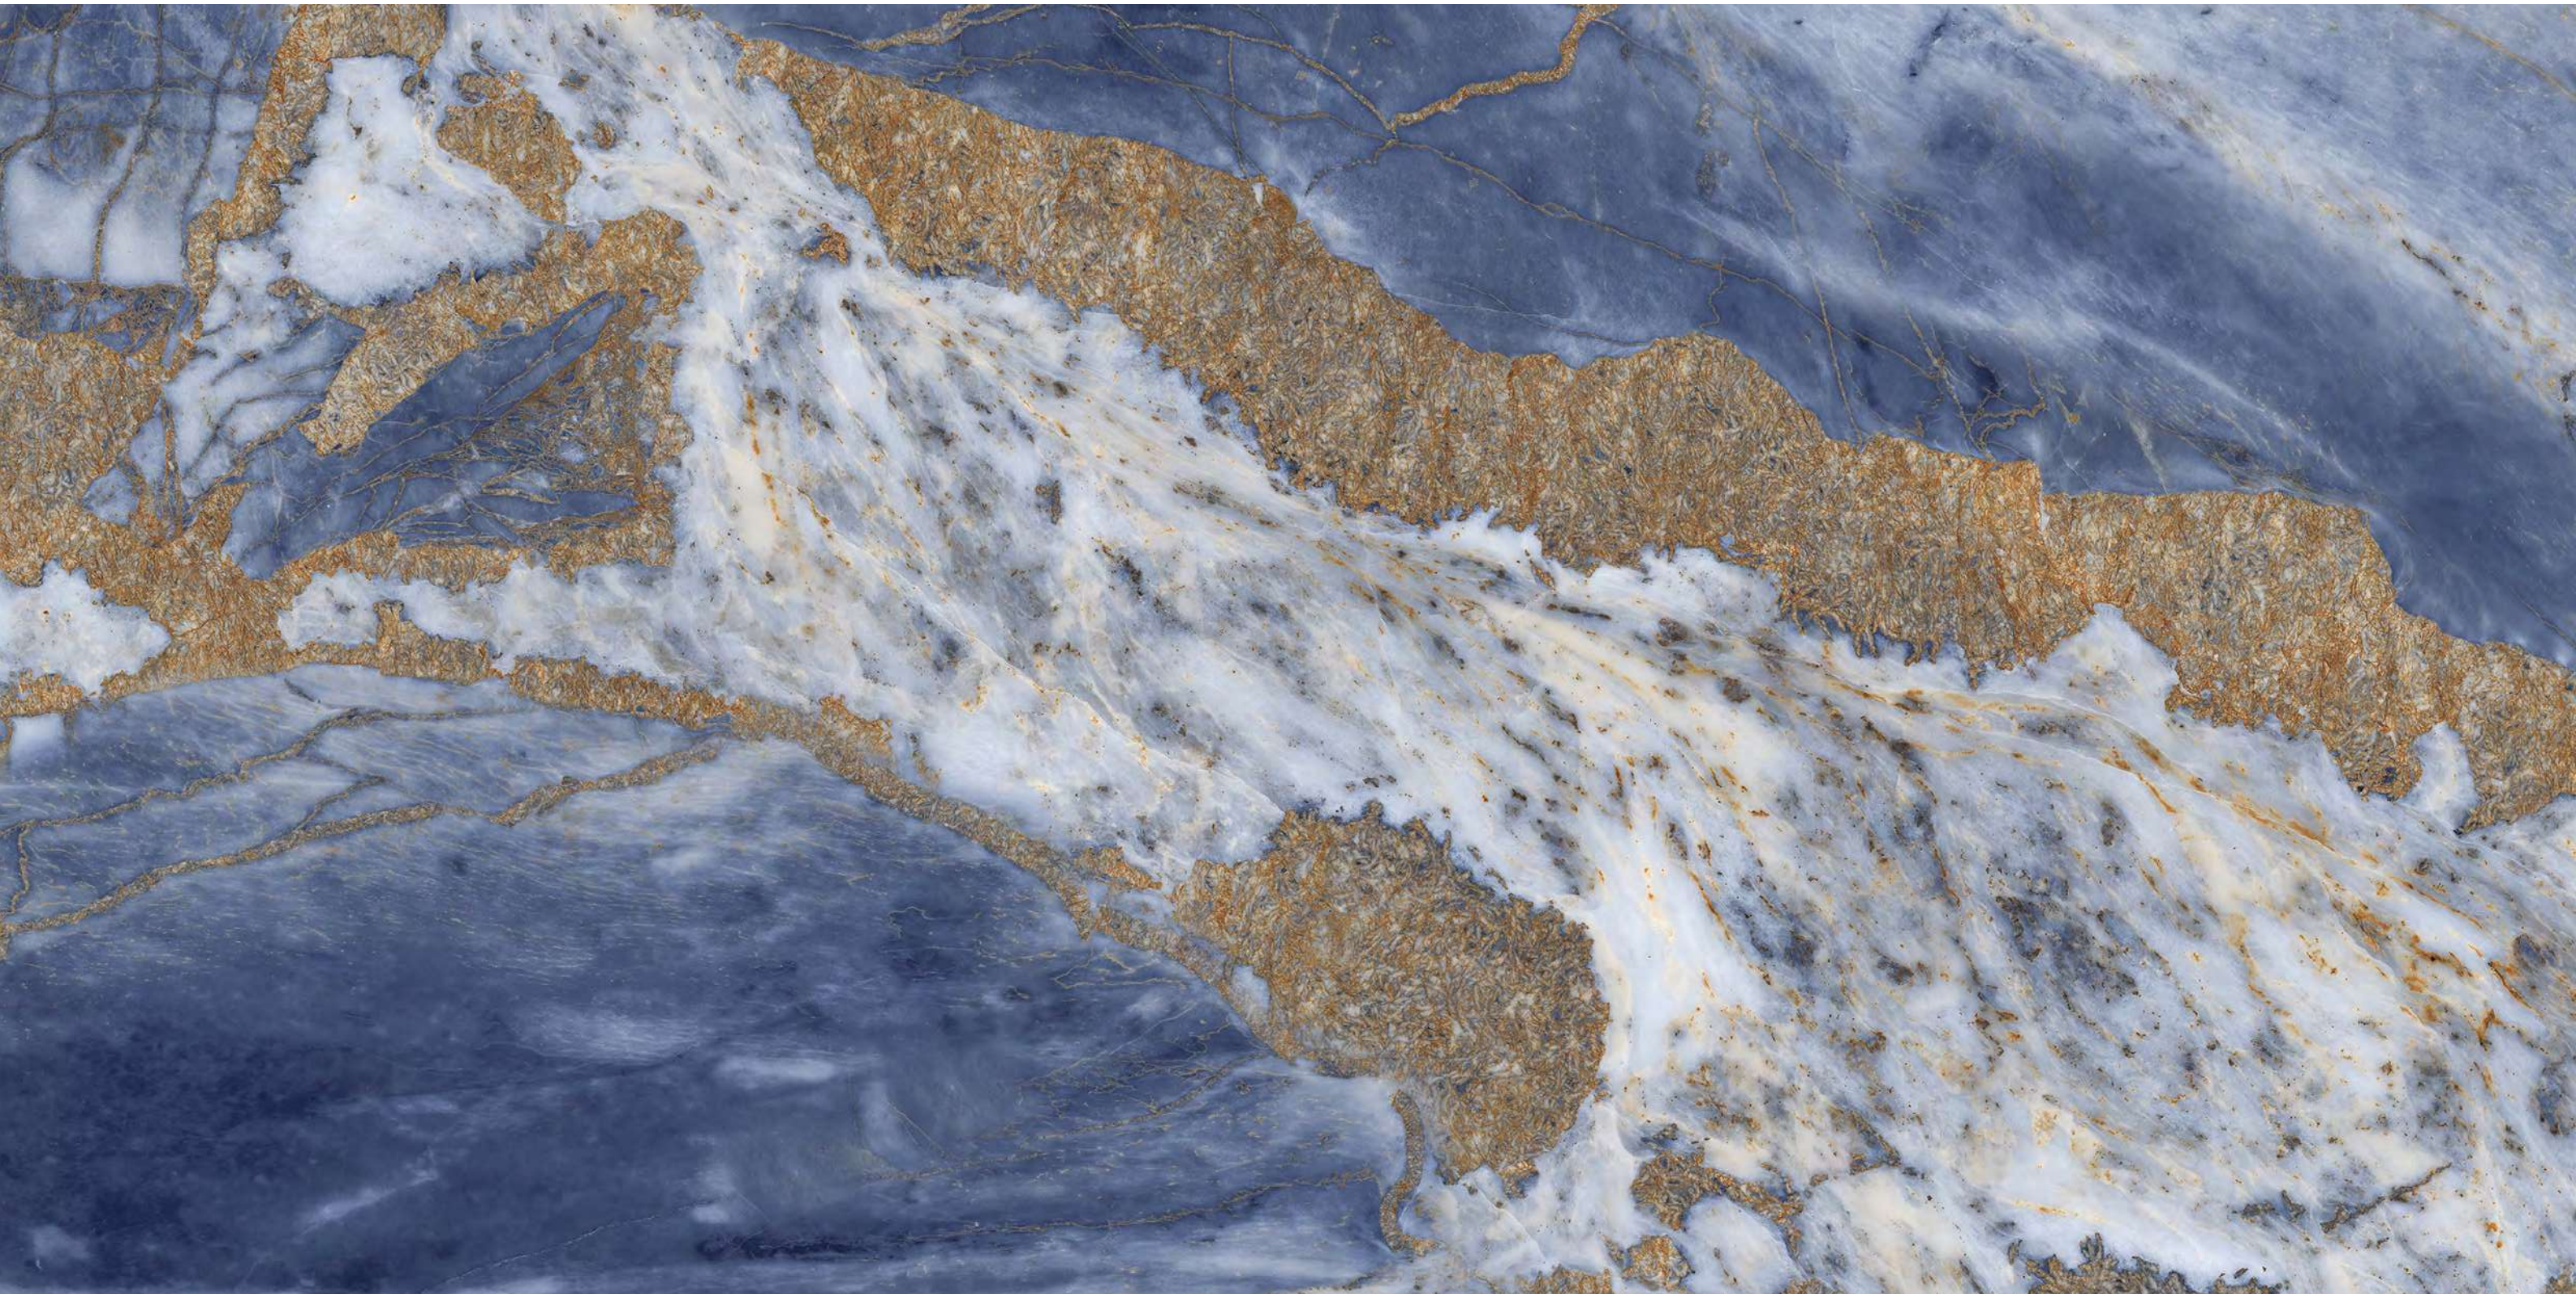

Color :
01

NEBULA SERIES

NEBULA LUX

Size :
60x120cm

Surface :
Polished

Random :
04

Color :
01

NEON SERIES