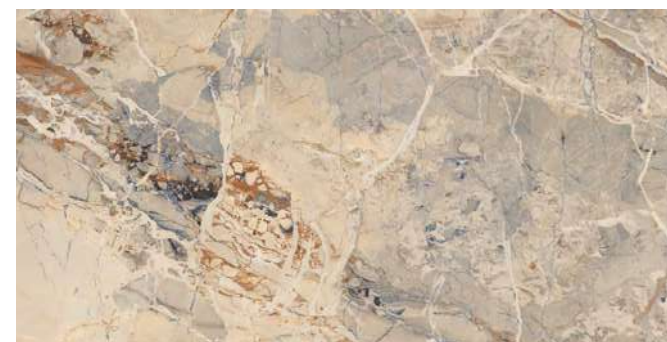

ETHICS NATURAL

Size :
60x120cm

Surface :
Polished

Random :
04

Color :
01

GOLD SERIES

GOLD PERLATO

Size :
60x120cm