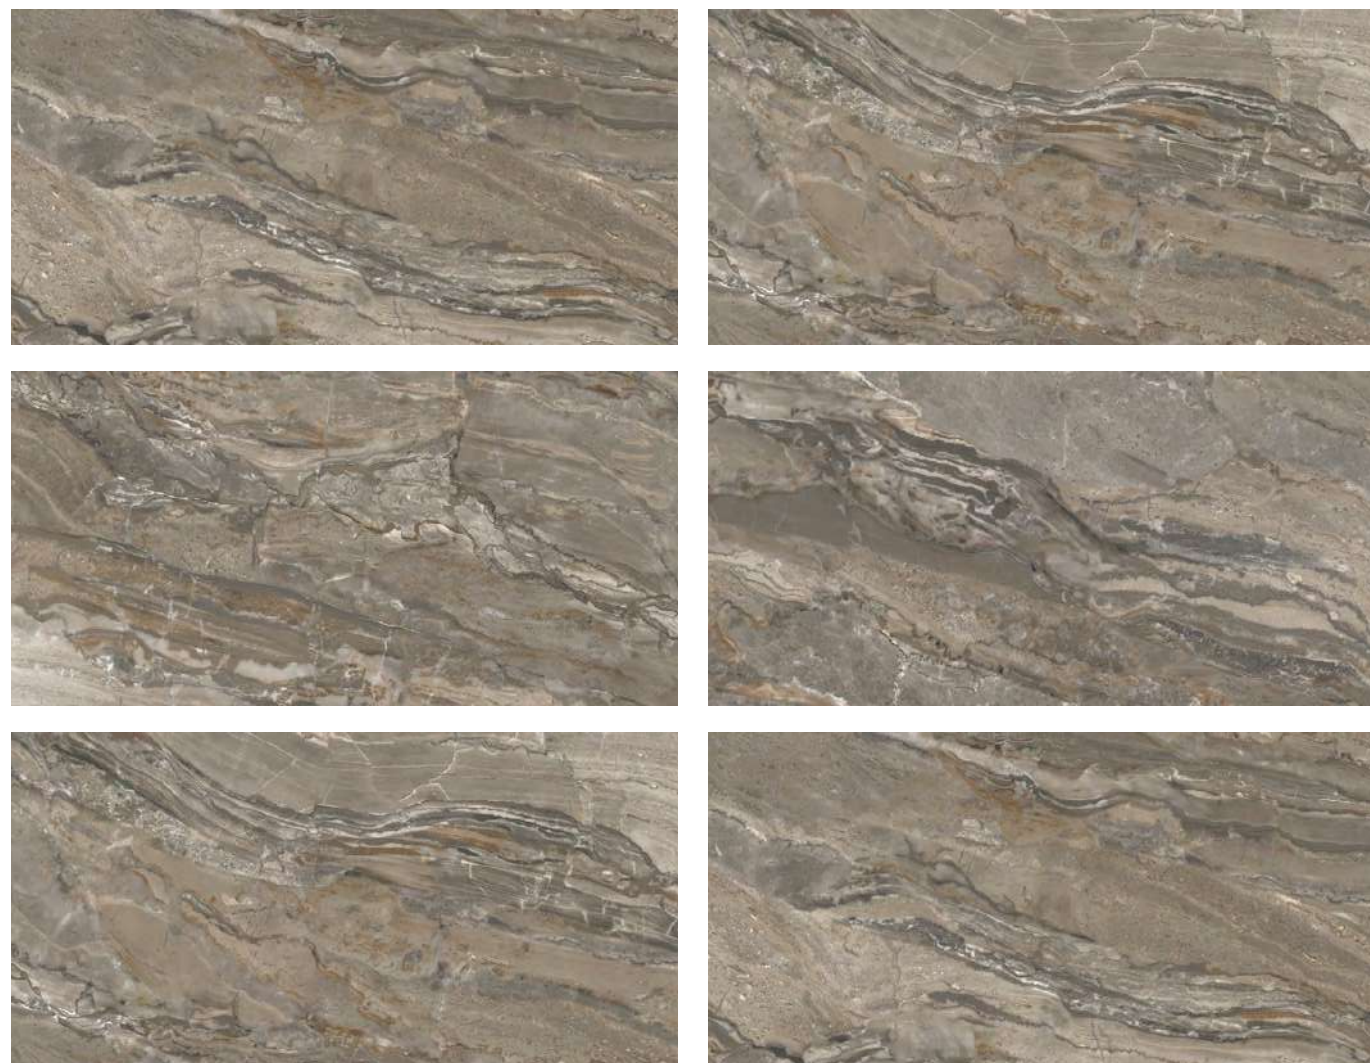

Explore the perception of tiles.

ALLURE SERIES

ALLURE GREY

Size :
60x120cm

Surface :
Polished

Random :
05

Color :
03

ALLURE BROWN