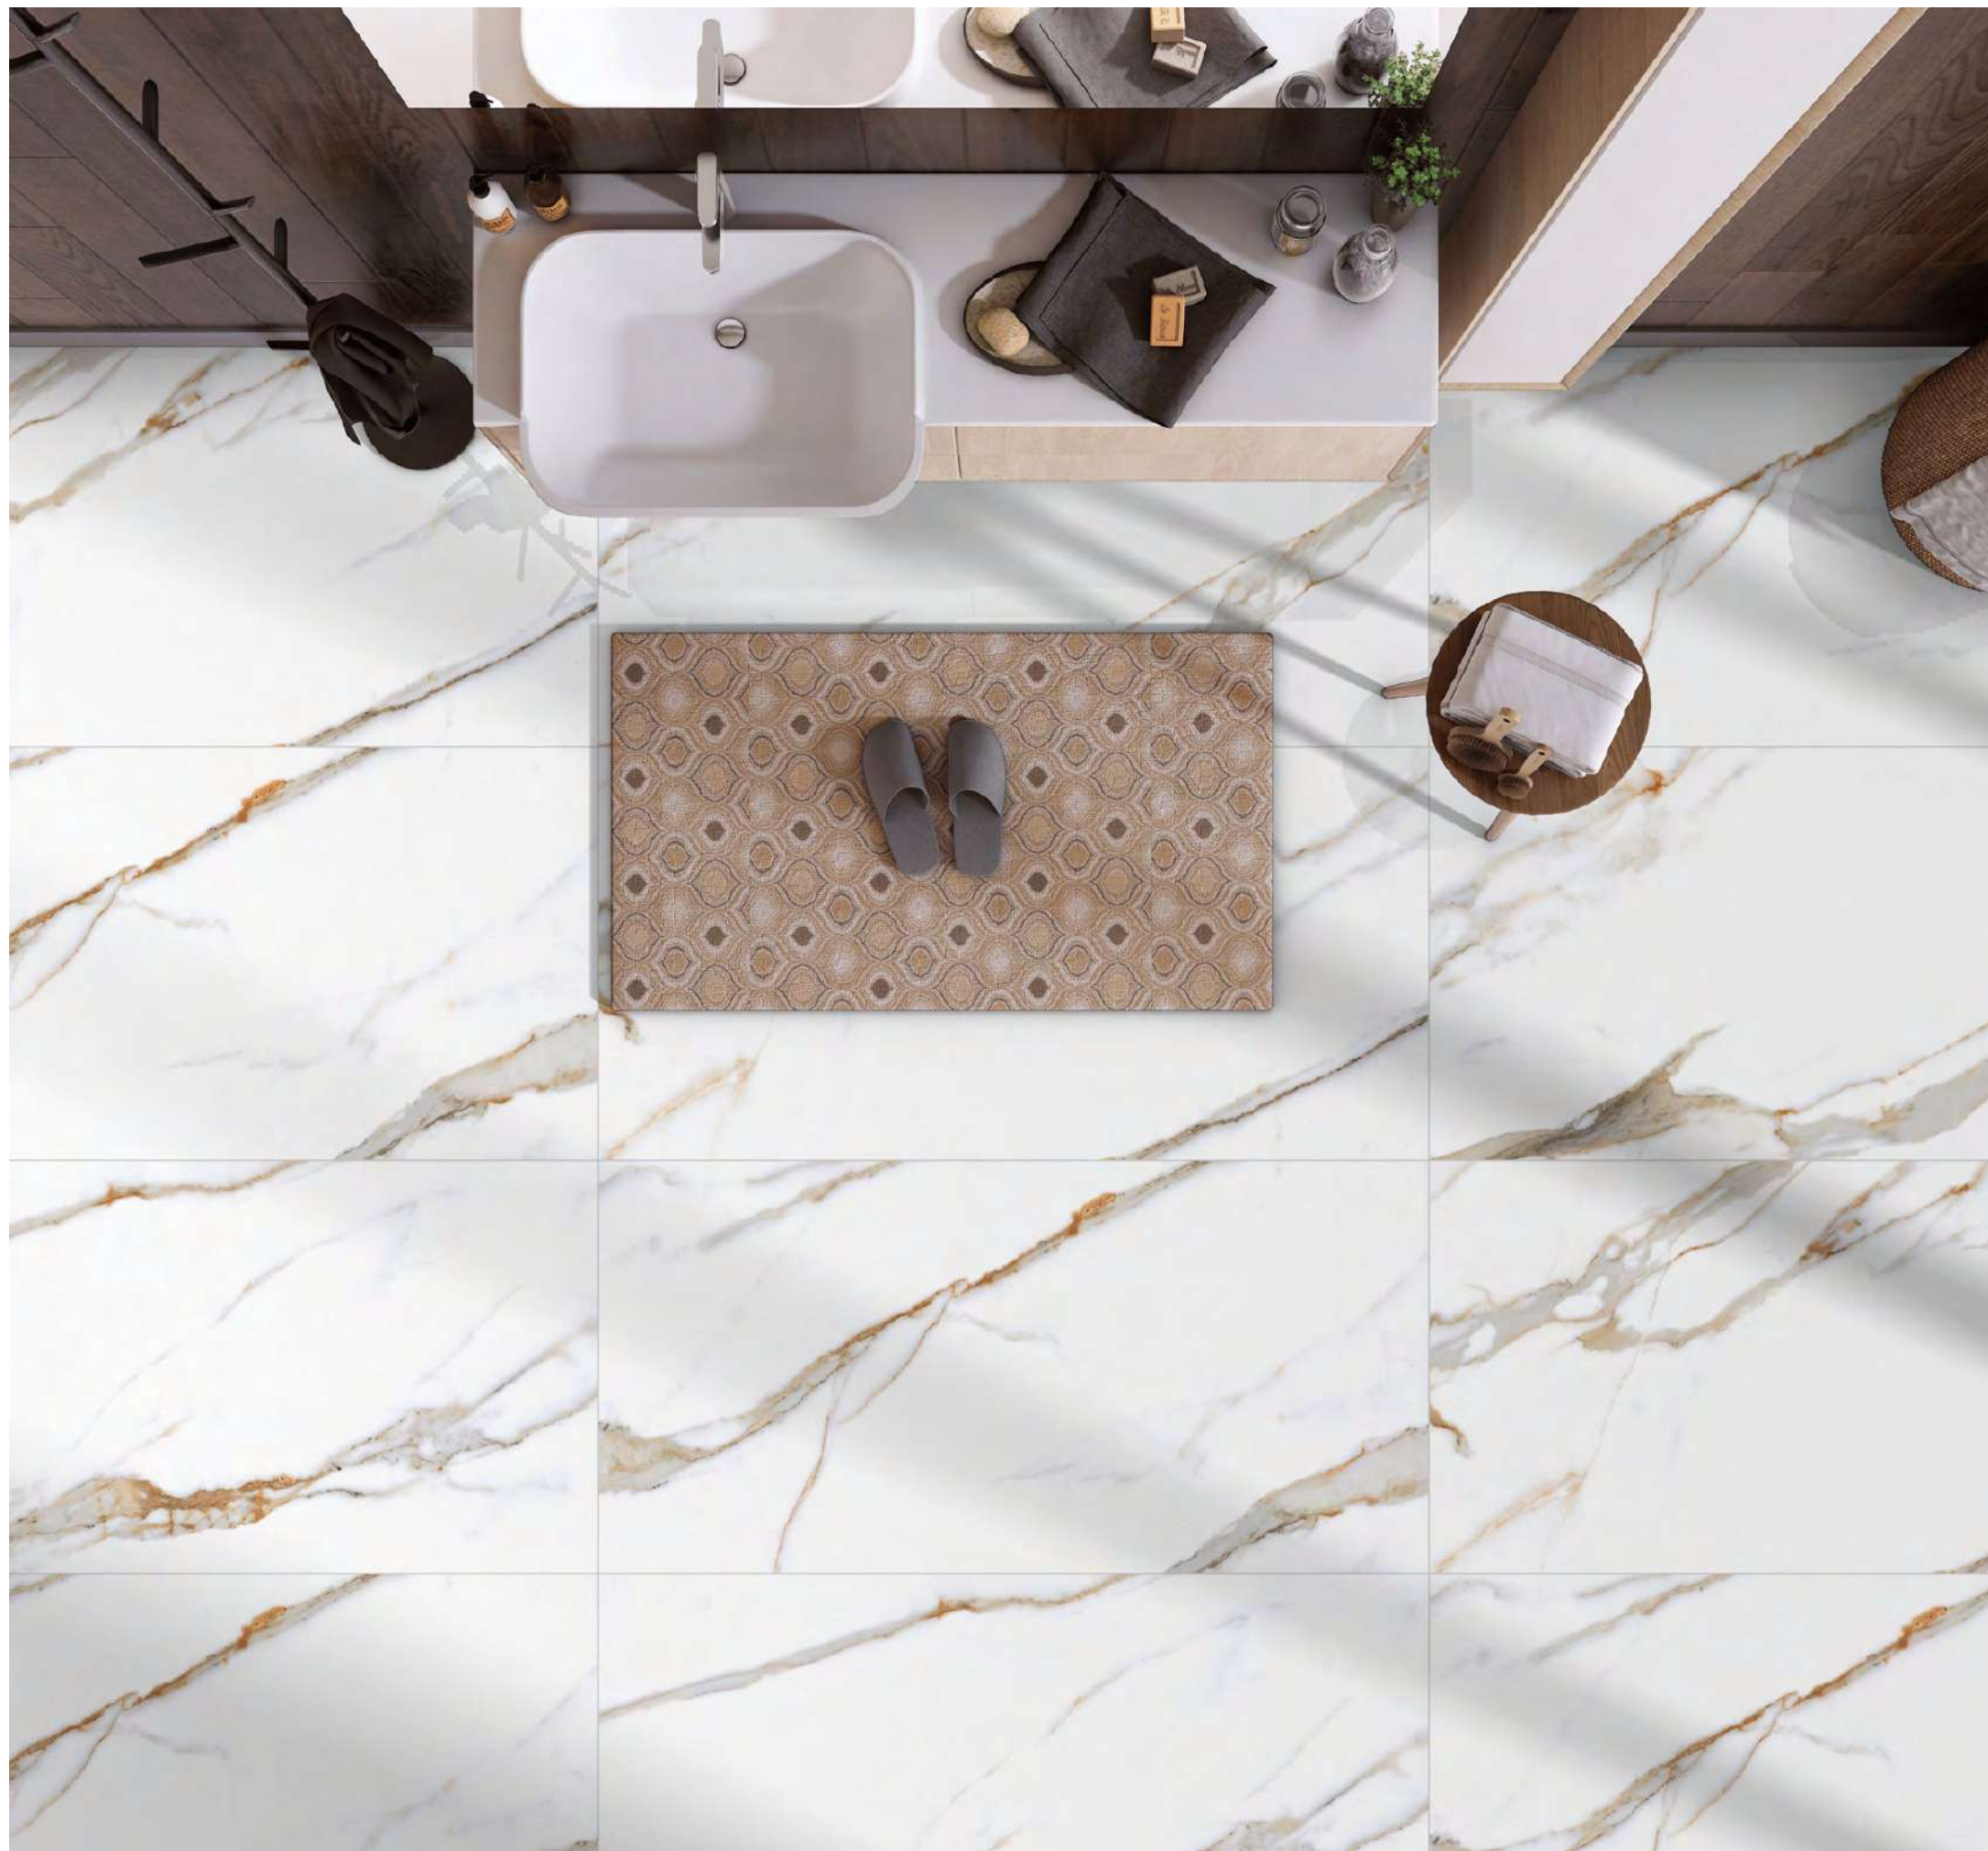

SPIDER CREMA

Size :
60x120cm

Surface :
Polished

Random :
04

Color :
02

Irresistible floral decors.

STATUAIRO SERIES

60x120cm, Polished