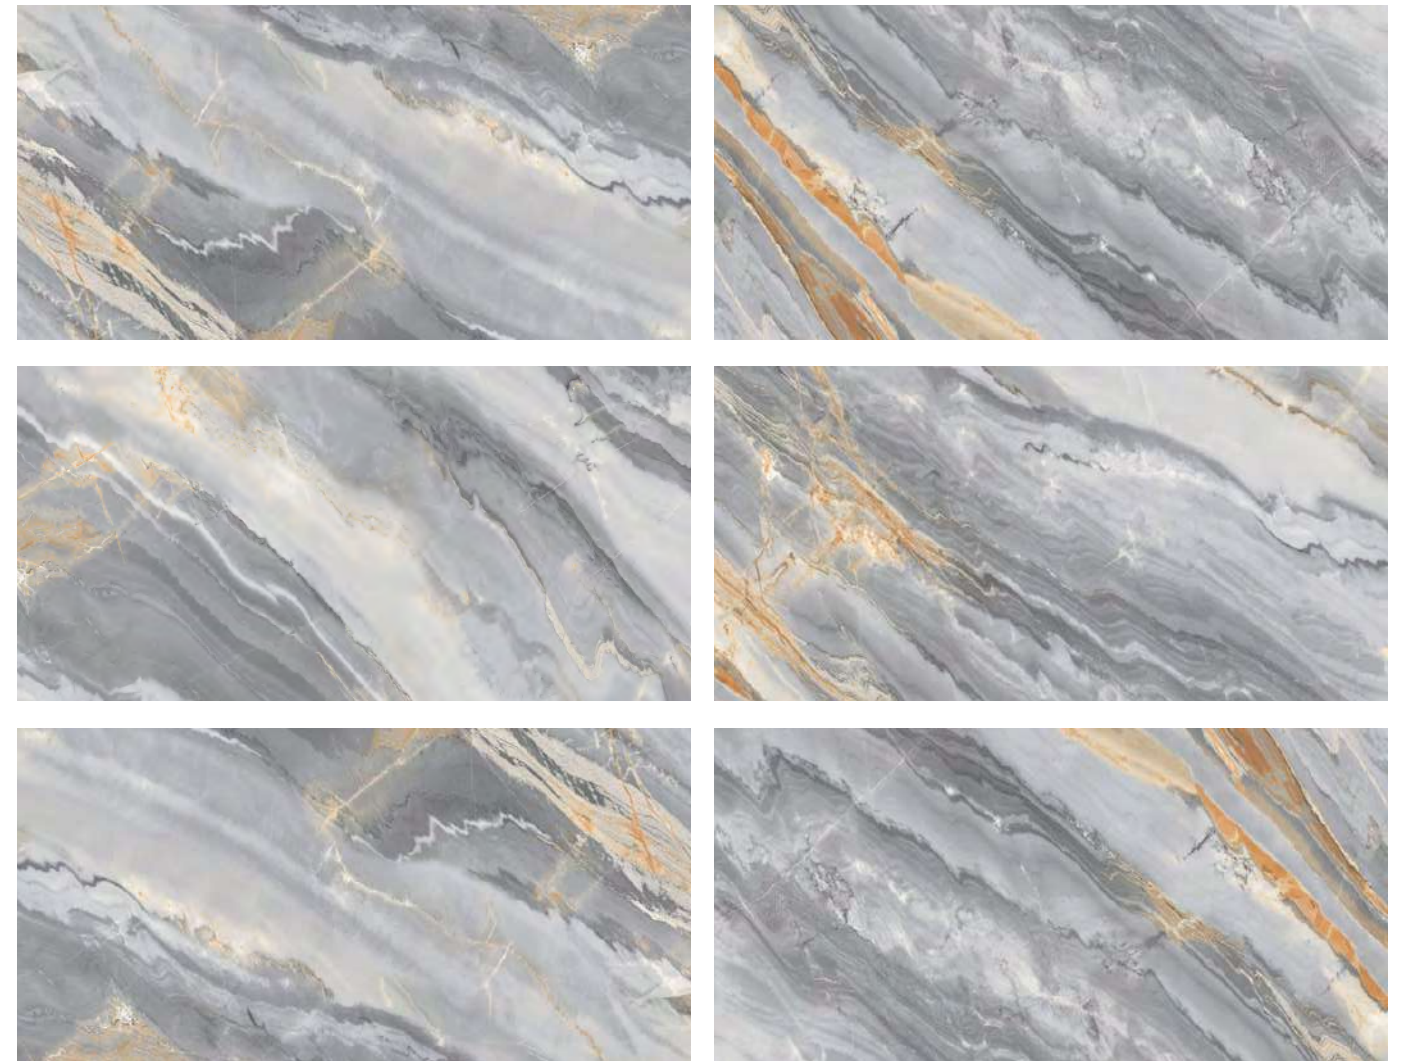

OCEANIC SERIES

OCEANIC GREY

Size :
60x120cm

Surface :
Polished

Random :
04

Color :
01

ONYX SERIES

ONYX RIALTO