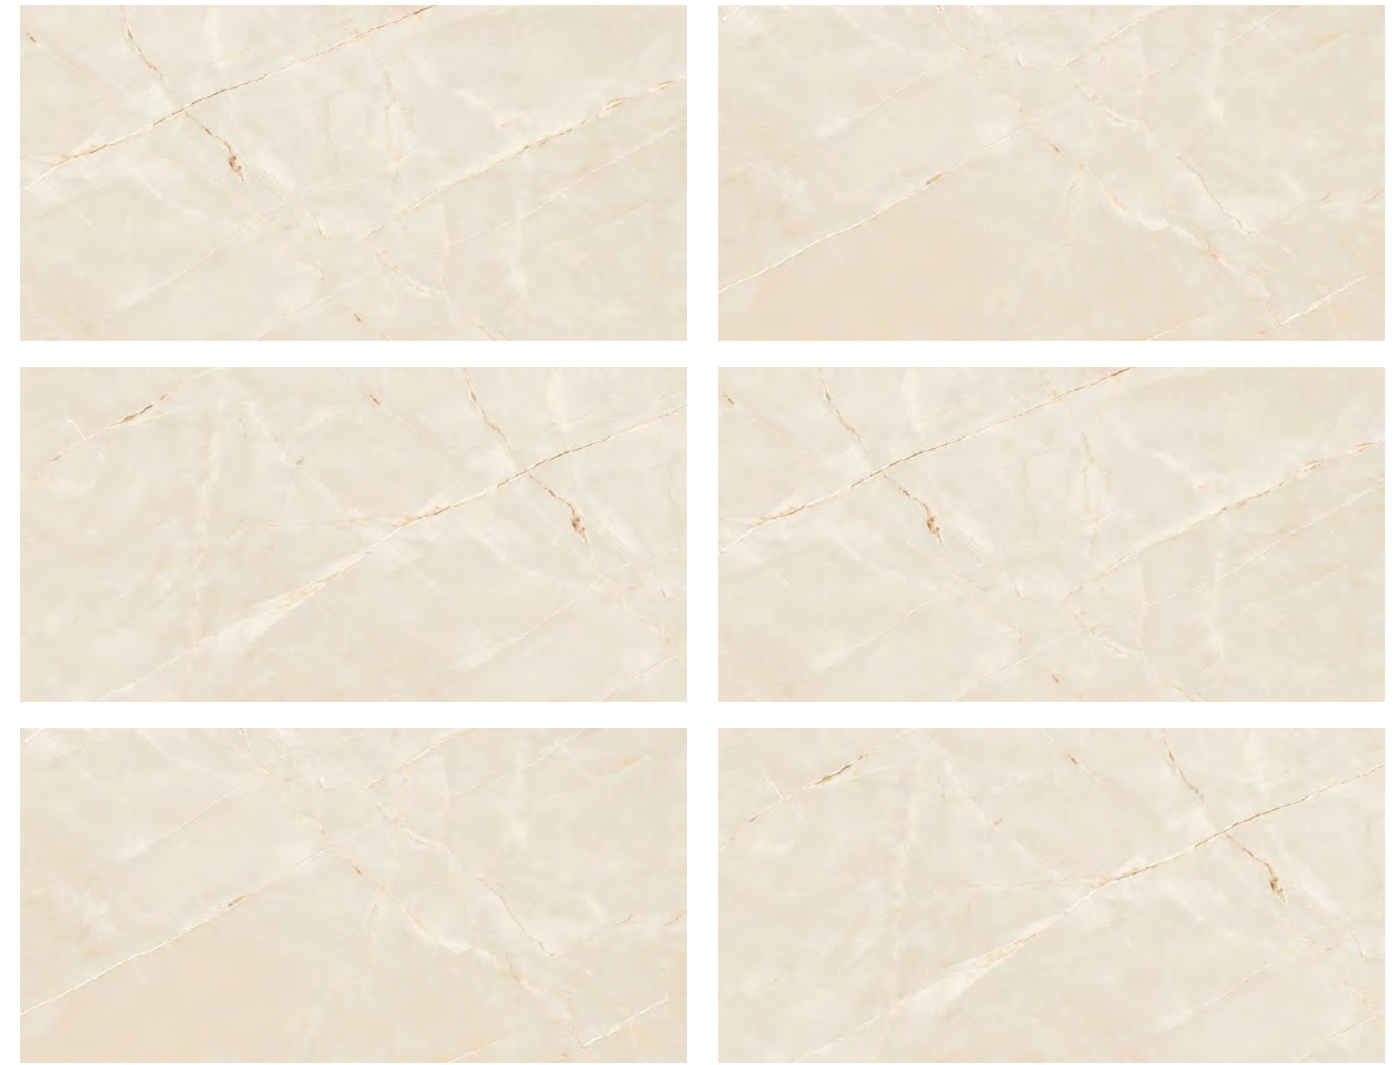

KINSALE BIANCO

KINSALE BROWN

Size :
60x120cm

Surface :
Polished

Random :
03

Color :
04

Gives naturalness and distinction to any corner.

KINSALE GREY