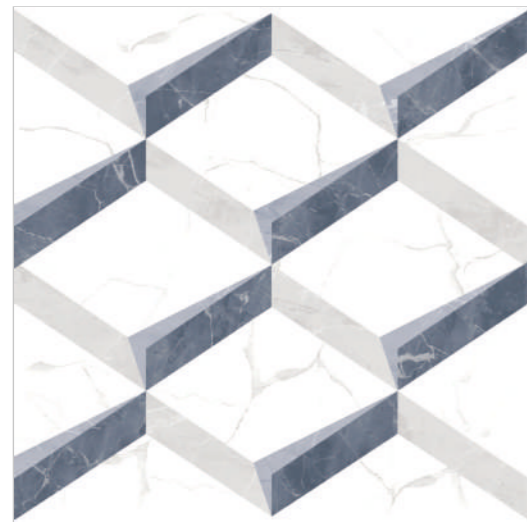

PGVT | 600x600mm

ARGIL WHITE POLISHED