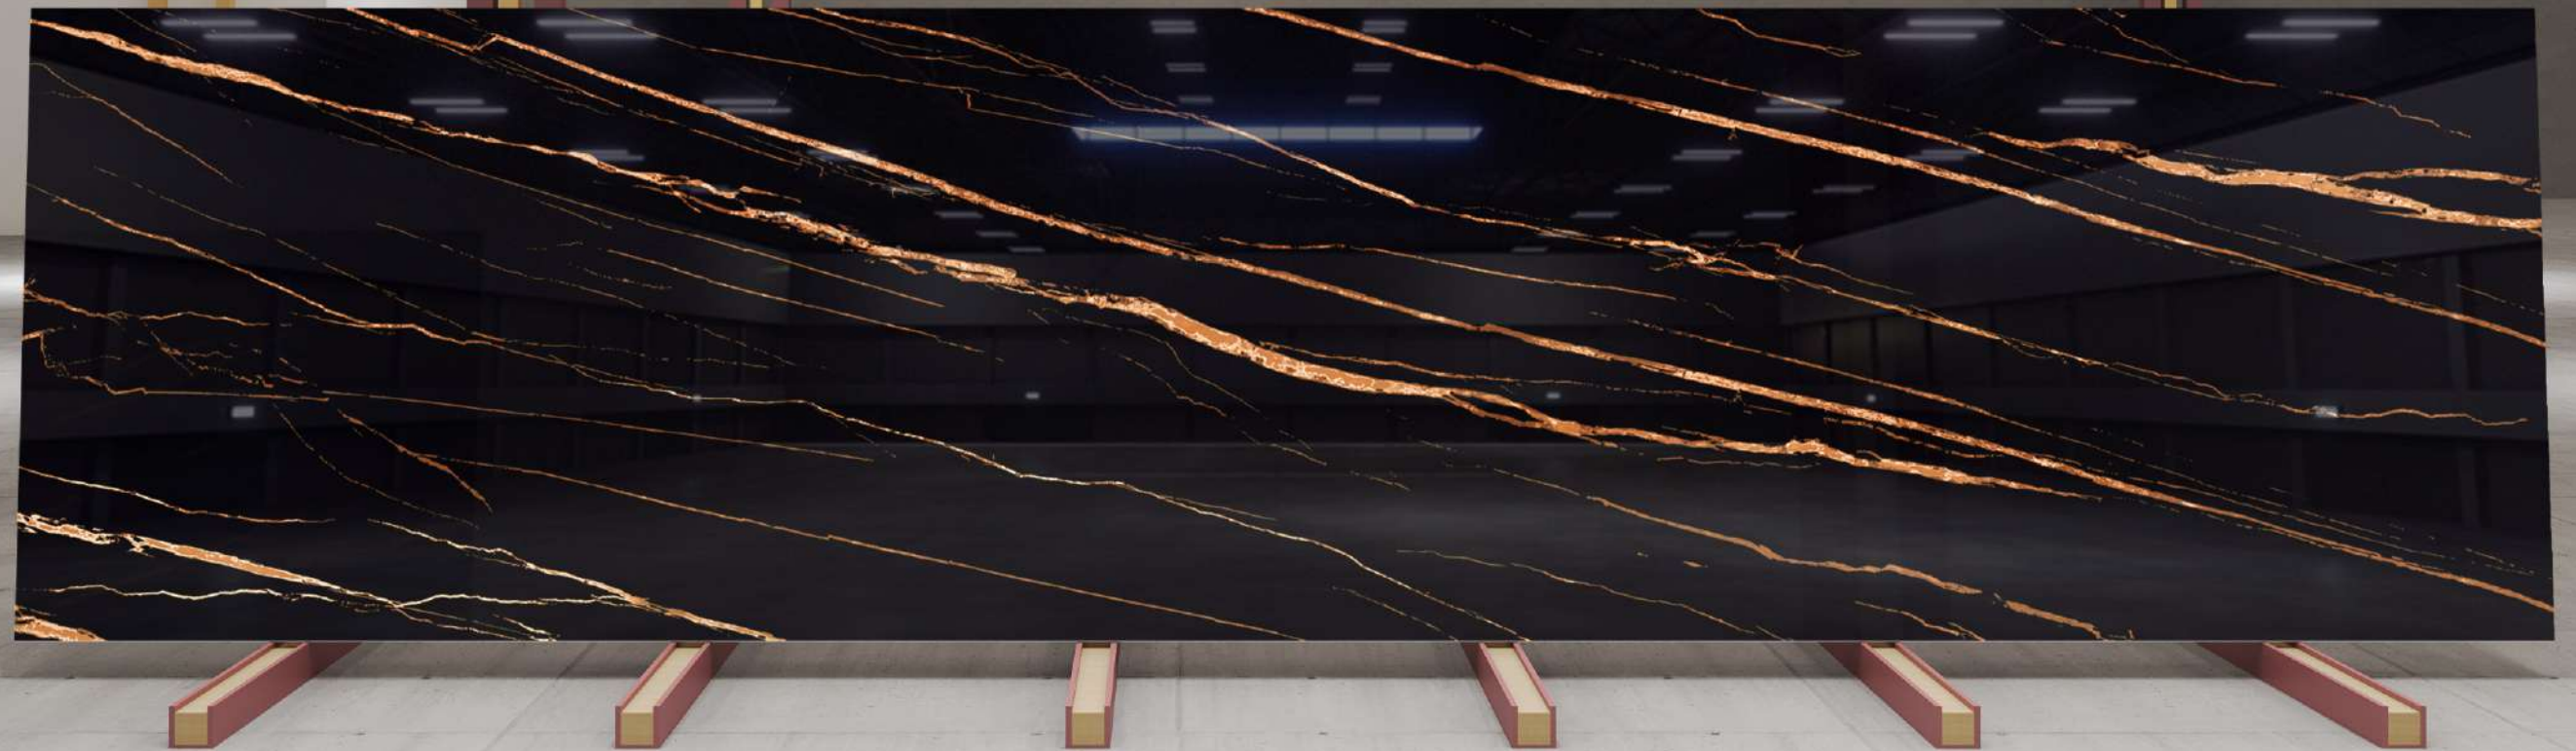

SAHARA
NOIR

Finish
**EXTRA
GLOSS**
✦ ✦ ✦ ✦

Body & thickness

COLOR
BODY | 15MM

Size

80x
320cm

Body color
Black

Random
|