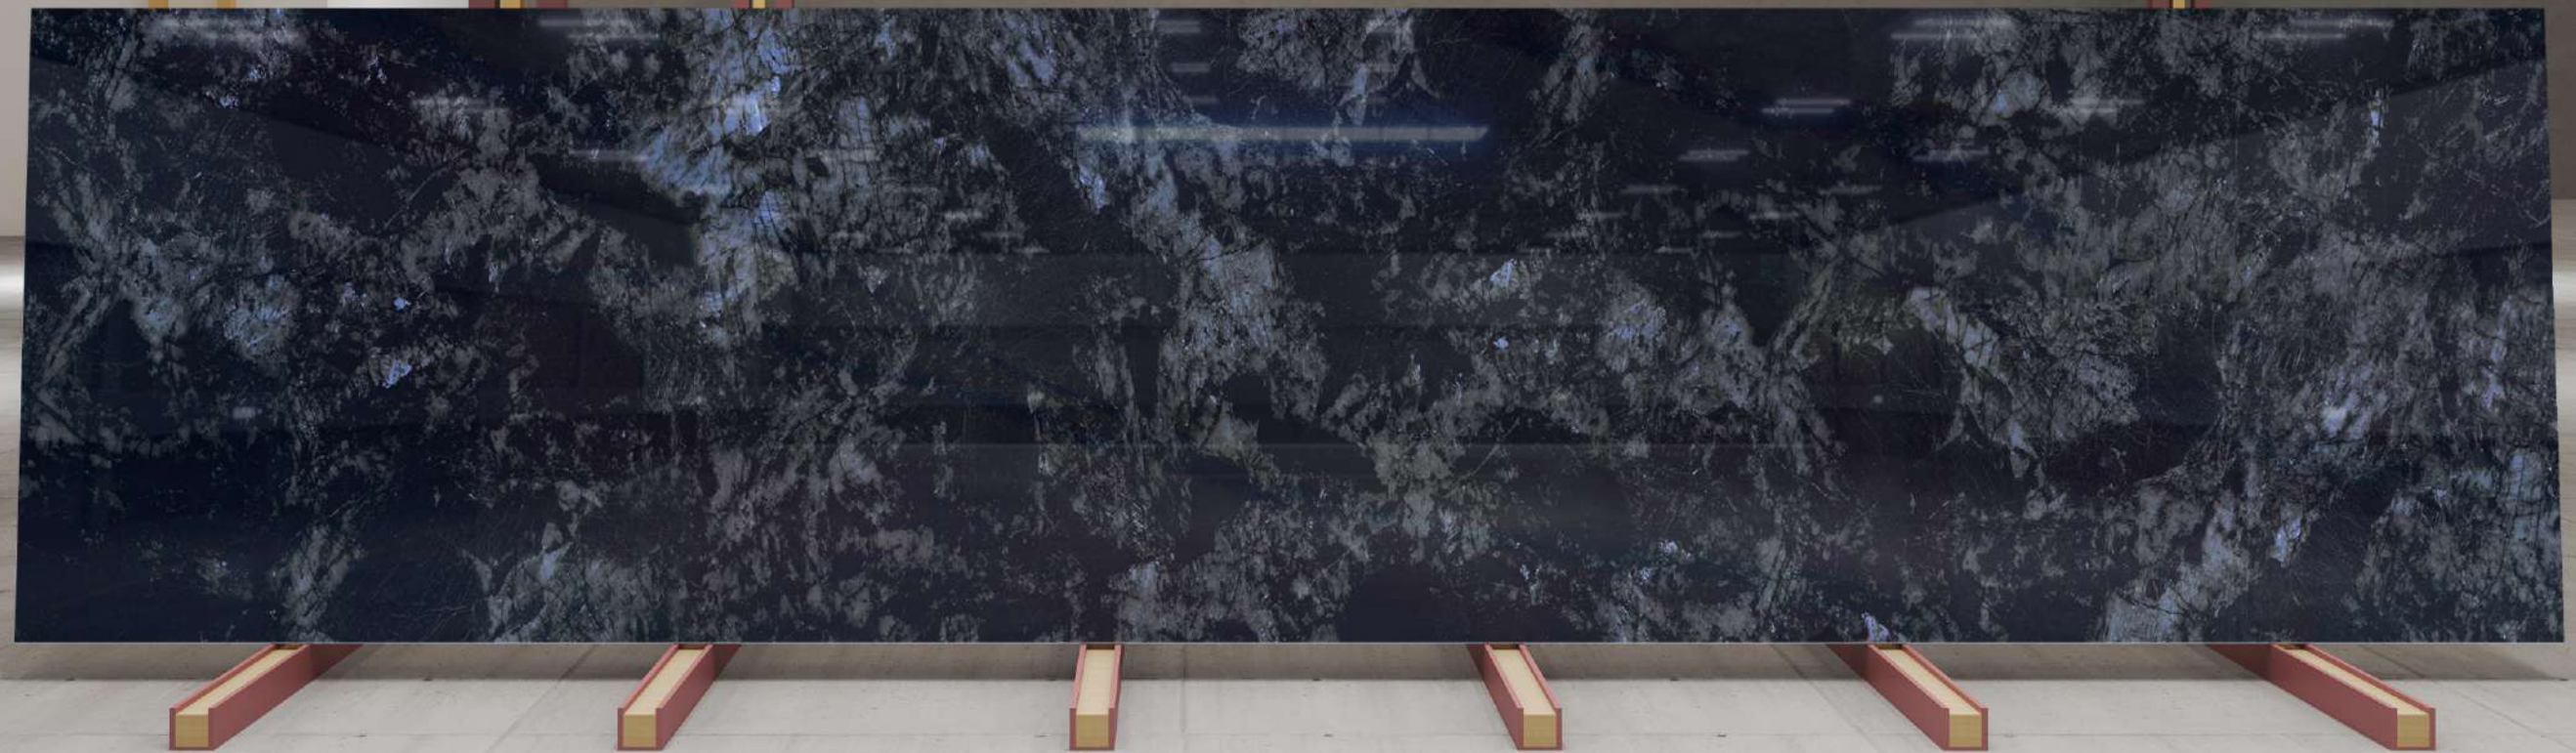

Body & thickness

COLOR
OR
BODY | 15MM

Size

80x
320cm

Body color
Black

Random
|

BG Ceramics

800x3200 in BOOKMATCH DESIGNS