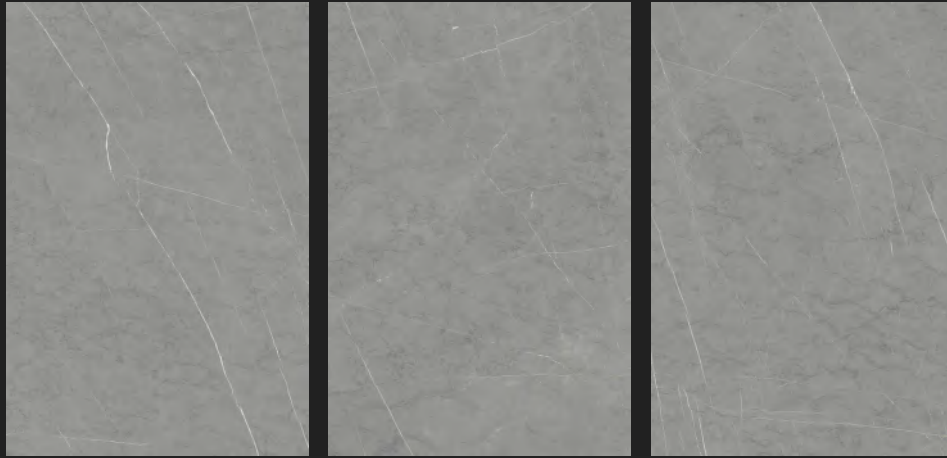

PIETRA GREY

EXPLORE IN
360 VIEW

EXPLORE REAL
TILE SETUP

1200X1800MM

9 MM

PIETRA GREY

MICHEL ANGELO

EXPLORE IN
360 VIEW