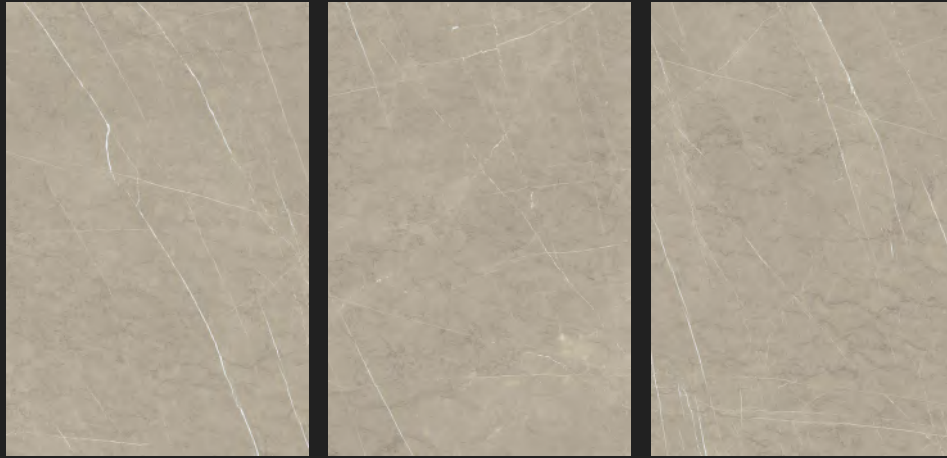

9 MM

DOLOMITE SPIDER

PIETRA BEIGE

EXPLORE IN
360 VIEW

EXPLORE REAL
TILE SETUP

1200X1800MM

9 MM

PIETRA BEIGE