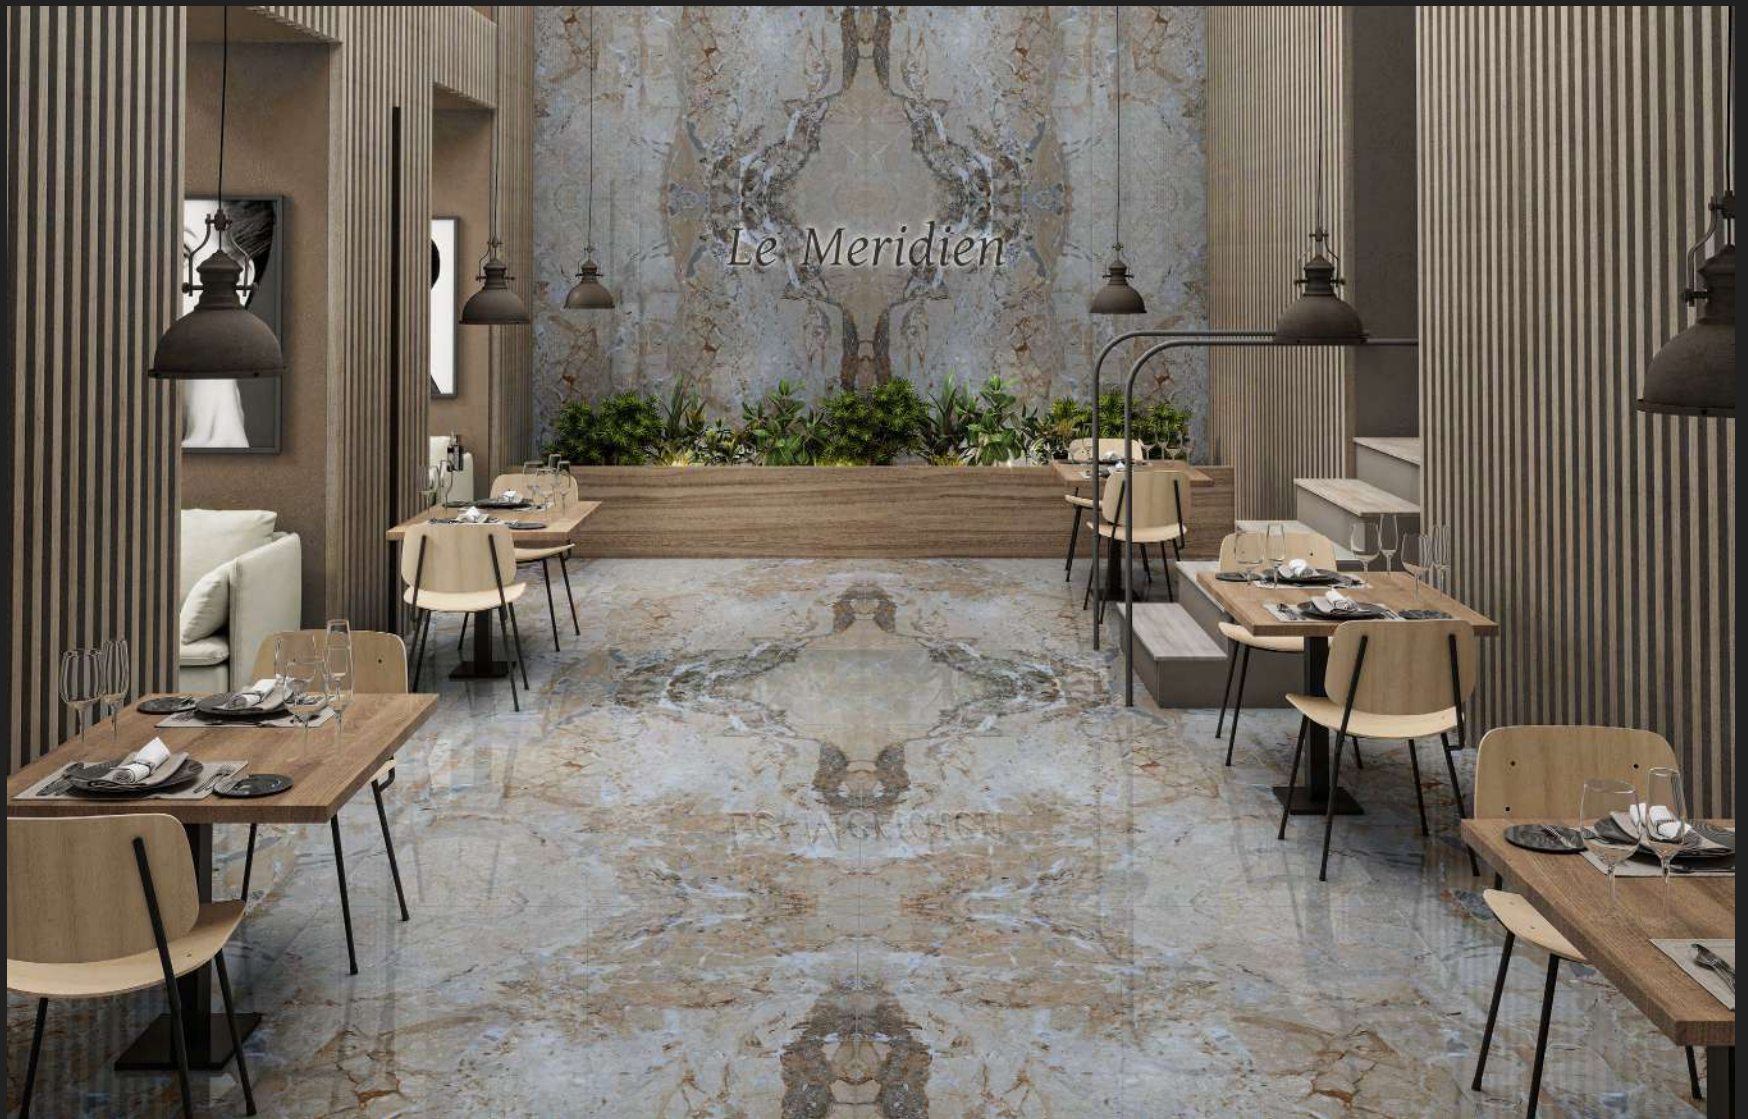

PIANETTO NATURAL

EXTRA
GLOSS
✦ ✦ ✦