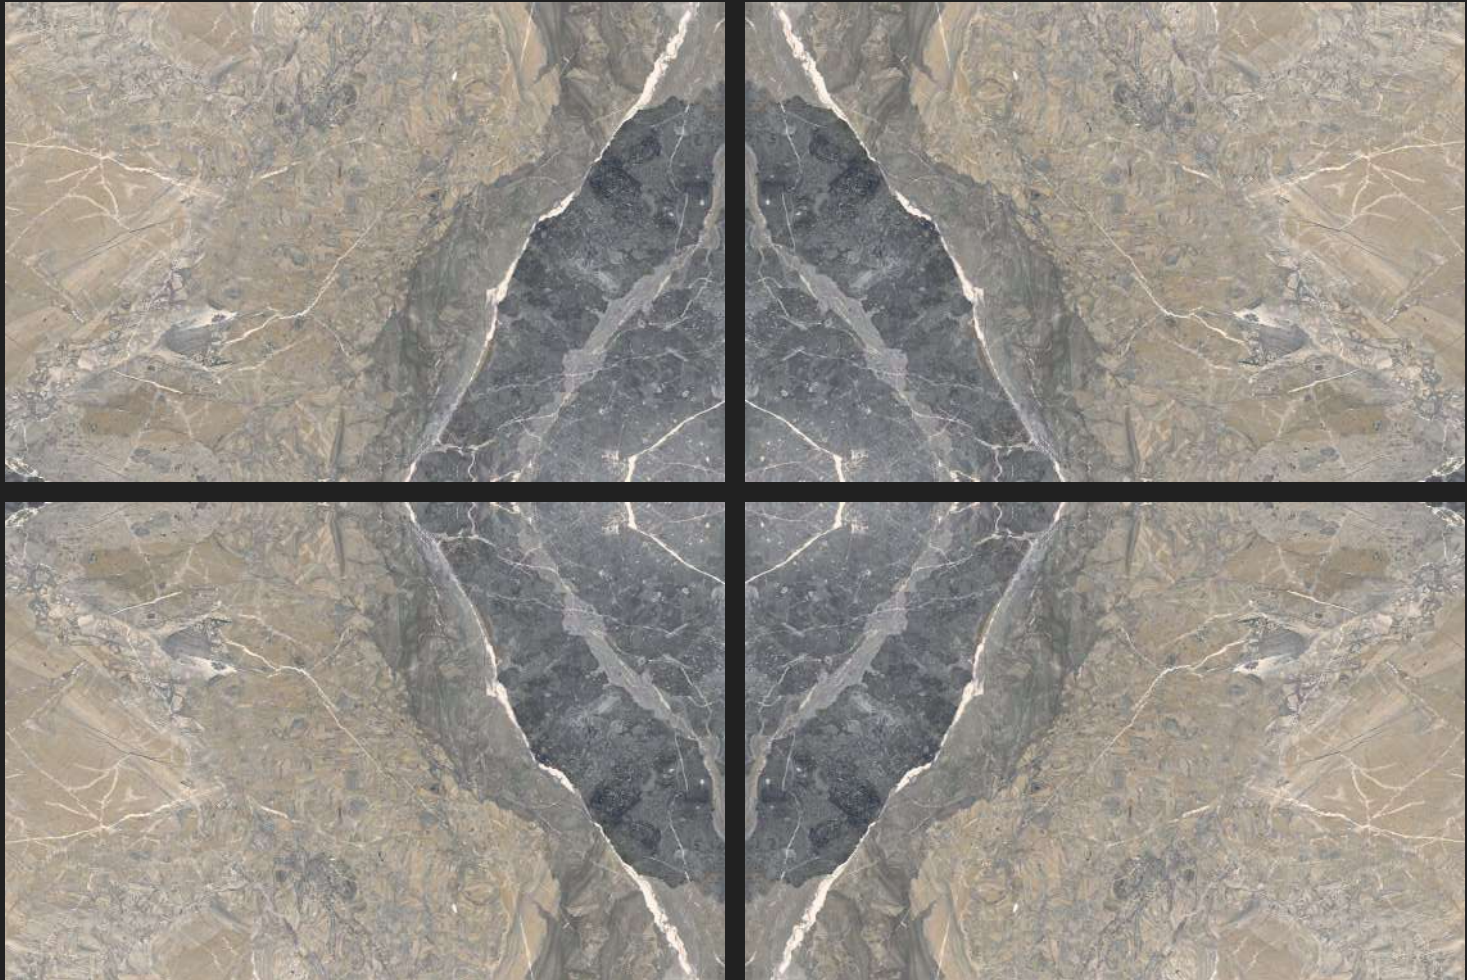

9 MM

PIANETTO NATURAL

EXTRA
GLOSS
✦ ✦ ✦

BRESCIA VENEZIA

EXTRA
GLOSS

EXPLORE IN
360 VIEW

EXPLORE REAL
TILE SETUP

1200X1800MM