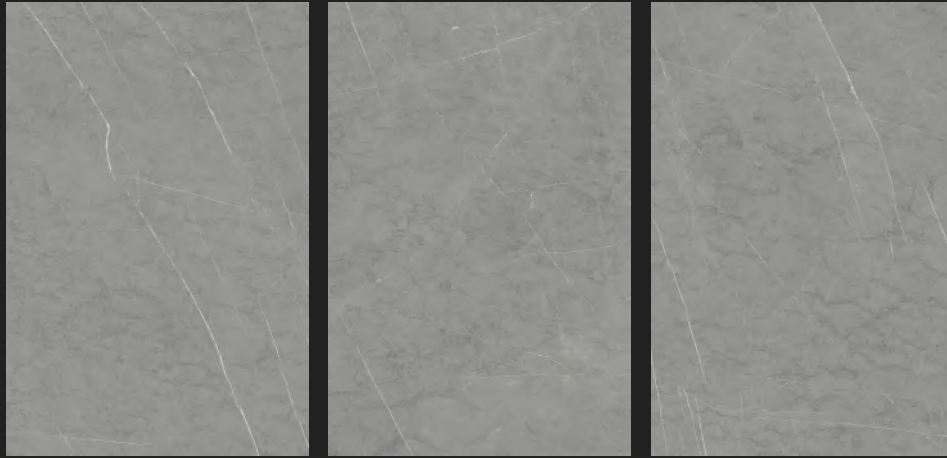

PIETRA GREY

EXTRA
GLOSS