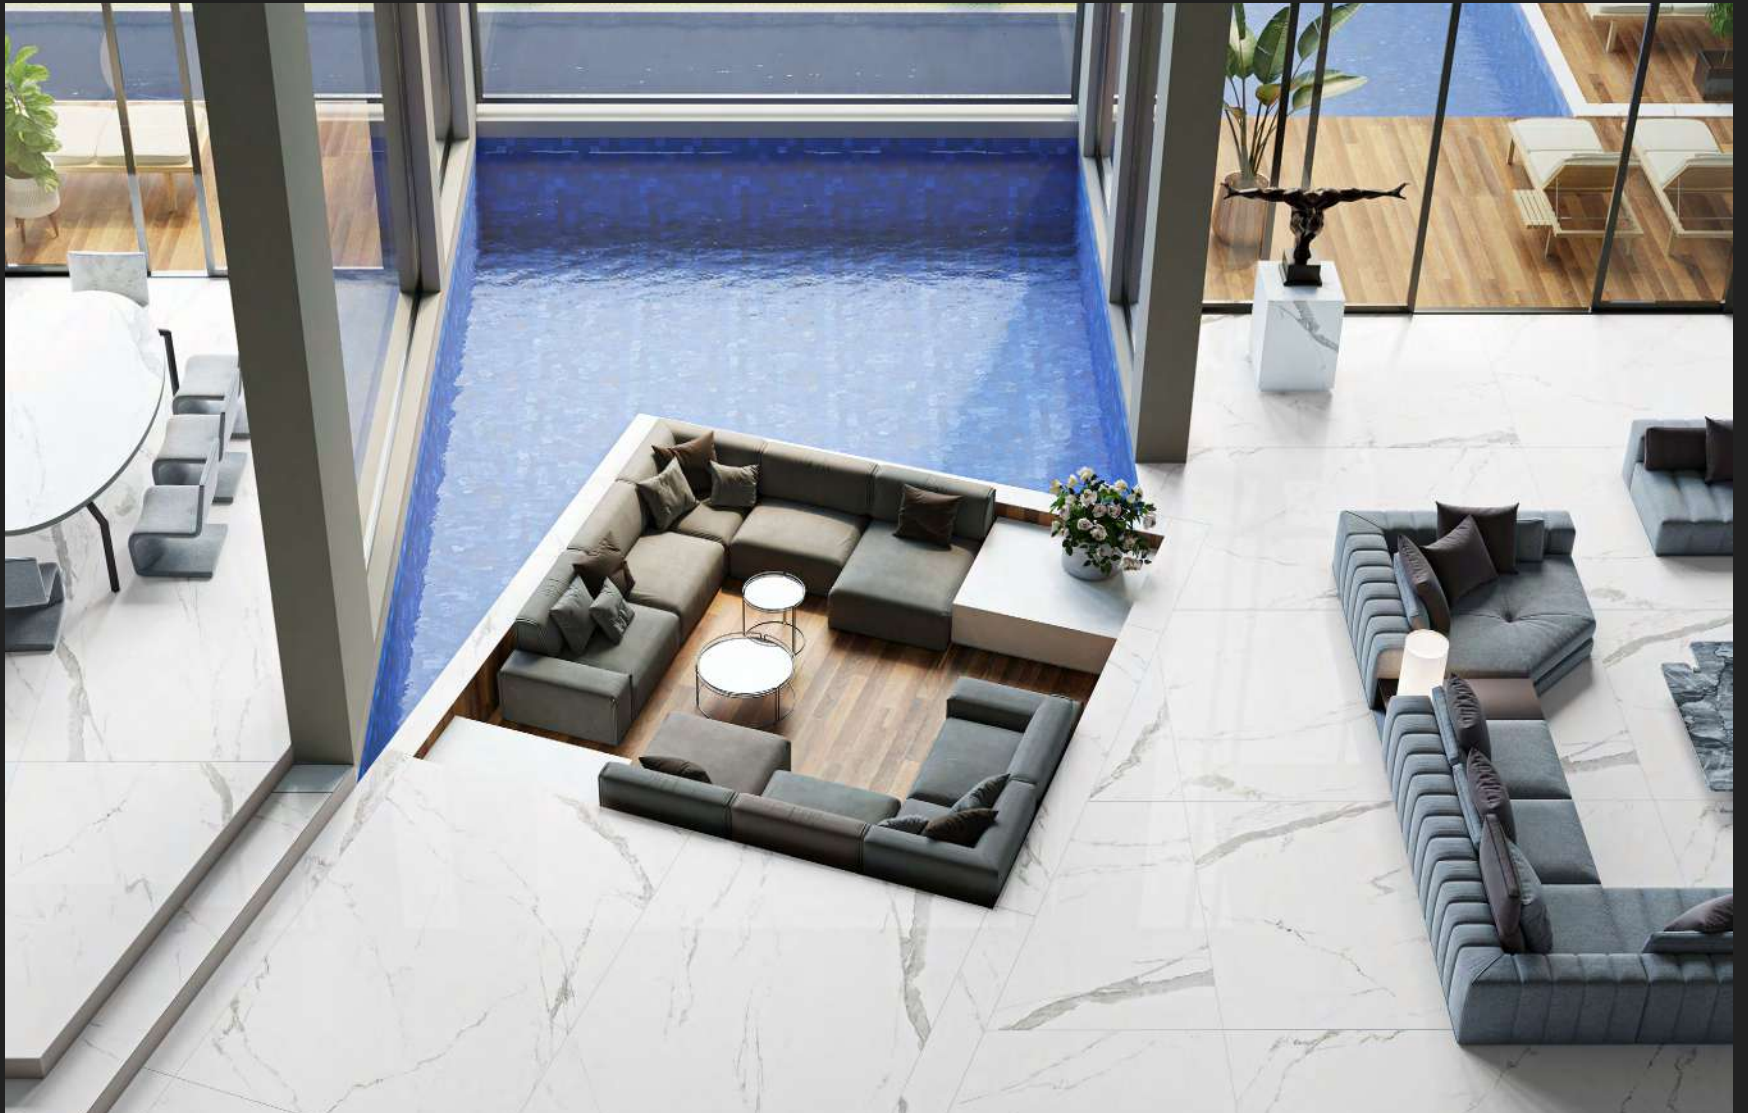

STATUARIO ROCA

EXTRA
GLOSS
✦ ✦ ✦