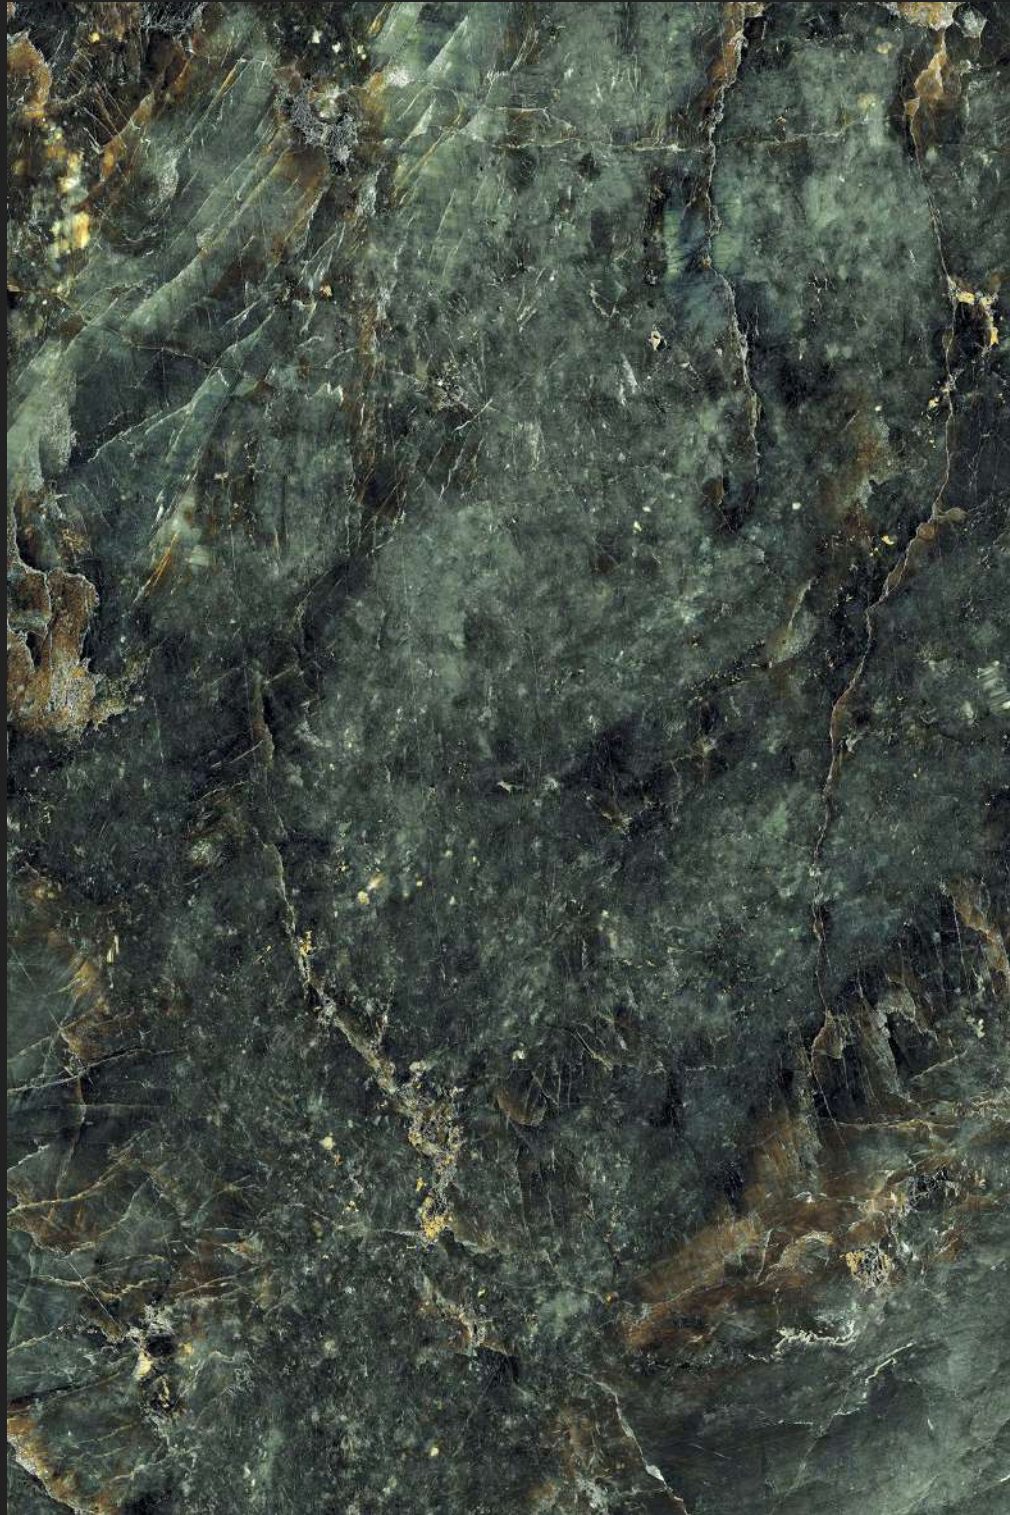

EXPLORE REAL
TILE SETUP

1200X1800MM

9 MM

ICELAND

EXTRA
GLOSS

L A M B R A D O R I T E

EXTRA
GLOSS

EXPLORE IN
360 VIEW